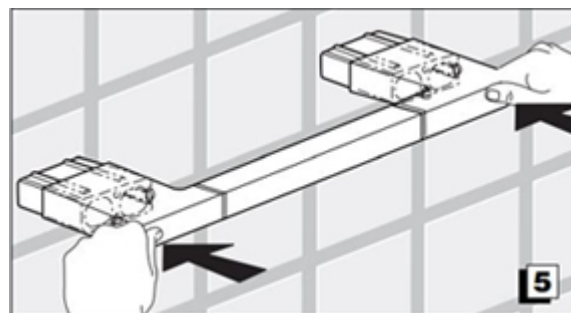

Installation Instructions

CLEANING

Quality, technological processes and materials are the features that determine the high standards of our accessories.

However, to avoid surface alterations, it is necessary to follow a few guidelines.

Clean all finishes exclusively with soap and water, and dry with a soft cloth.

Do not use coarse cloths, abrasive products, acids, ammonia products, caustic substances, bleach or solvents.

In case of contact with these substances, rinse surfaces immediately and wipe dry.

Remember that even fumes can damage metal.

Wash accessories next to the toilet bowl at regular intervals to avoid corrosion.

Collection
New Europe

Model |
New Europe A4918A
New Europe A4918B
New Europe A4918C

Dimensions Metric
1 inch = 2.54 cm
1 inch = 25.4 mm

WS®
BATH
COLLECTIONS

1051 Lea Drive - Collegeville, PA 19426
Tel. 215 513 9400 - Fax 610 831 0215
www.ws bathcollections.com - info@ws bathcollections.com