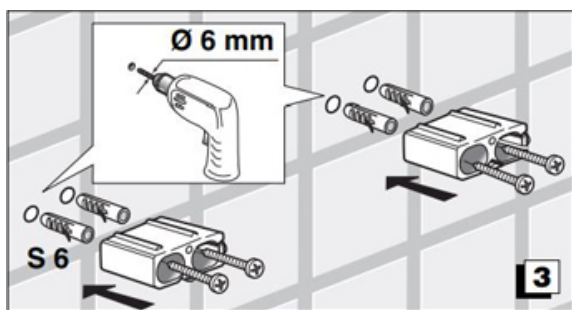

Installation Instructions

CLEANING

Quality, technological processes and materials are the features that determine the high standards of our accessories.

However, to avoid surface alterations, it is necessary to follow a few guidelines.

Clean all finishes exclusively with soap and water, and dry with a soft cloth.

Do not use coarse cloths, abrasive products, acids, ammonia products, caustic substances, bleach or solvents.

In case of contact with these substances, rinse surfaces immediately and wipe dry.

Remember that even fumes can damage metal.

Wash accessories next to the toilet bowl at regular intervals to avoid corrosion.

Collection
New Europe

Model |
New Europe A4918A
New Europe A4918B
New Europe A4918C

Dimensions Metric
1 inch = 2.54 cm
1 inch = 25.4 mm

WS®
BATH
COLLECTIONS

1051 Lea Drive - Collegeville, PA 19426
Tel. 215 513 9400 - Fax 610 831 0215
www.ws bathcollections.com - info@ws bathcollections.com