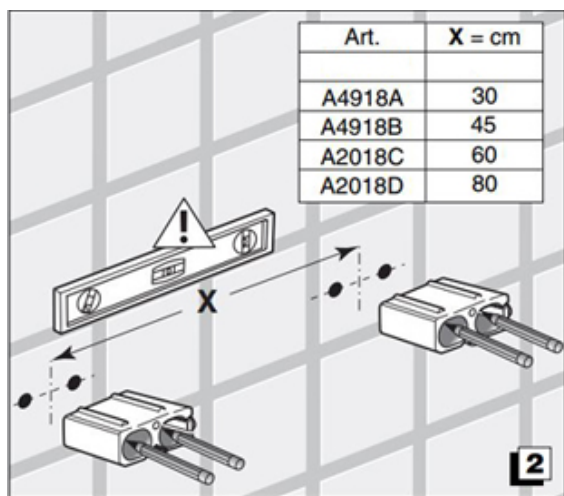

Installation Instructions

CLEANING

Quality, technological processes and materials are the features that determine the high standards of our accessories.

However, to avoid surface alterations, it is necessary to follow a few guidelines.

Clean all finishes exclusively with soap and water, and dry with a soft cloth.

Do not use coarse cloths, abrasive products, acids, ammonia products, caustic substances, bleach or solvents.

In case of contact with these substances, rinse surfaces immediately and wipe dry.

Remember that even fumes can damage metal.

Wash accessories next to the toilet bowl at regular intervals to avoid corrosion.

Collection
New Europe

Model |
New Europe A4918A
New Europe A4918B
New Europe A4918C

Dimensions Metric
1 inch = 2.54 cm
1 inch = 25.4 mm

WS®
BATH
COLLECTIONS

1051 Lea Drive - Collegeville, PA 19426
Tel. 215 513 9400 - Fax 610 831 0215
www.ws bathcollections.com - info@ws bathcollections.com