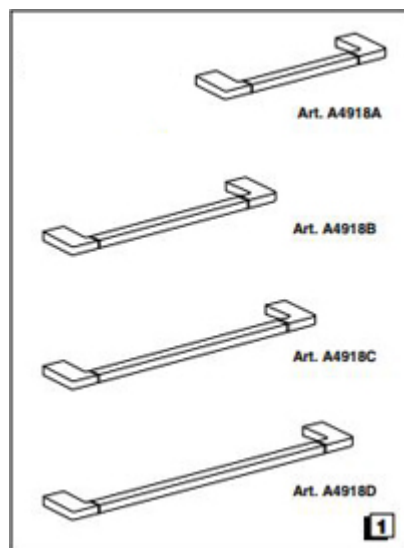

Installation Instructions

CLEANING

Quality, technological processes and materials are the features that determine the high standards of our accessories.

However, to avoid surface alterations, it is necessary to follow a few guidelines.

Clean all finishes exclusively with soap and water, and dry with a soft cloth.

Do not use coarse cloths, abrasive products, acids, ammonia products, caustic substances, bleach or solvents.

In case of contact with these substances, rinse surfaces immediately and wipe dry.

Remember that even fumes can damage metal.

Wash accessories next to the toilet bowl at regular intervals to avoid corrosion.

Collection
New Europe

Model |
New Europe A4918A
New Europe A4918B
New Europe A4918C

Dimensions Metric
1 inch = 2.54 cm
1 inch = 25.4 mm

WS®
BATH
COLLECTIONS

1051 Lea Drive - Collegeville, PA 19426
Tel. 215 513 9400 - Fax 610 831 0215
www.ws bathcollections.com - info@ws bathcollections.com