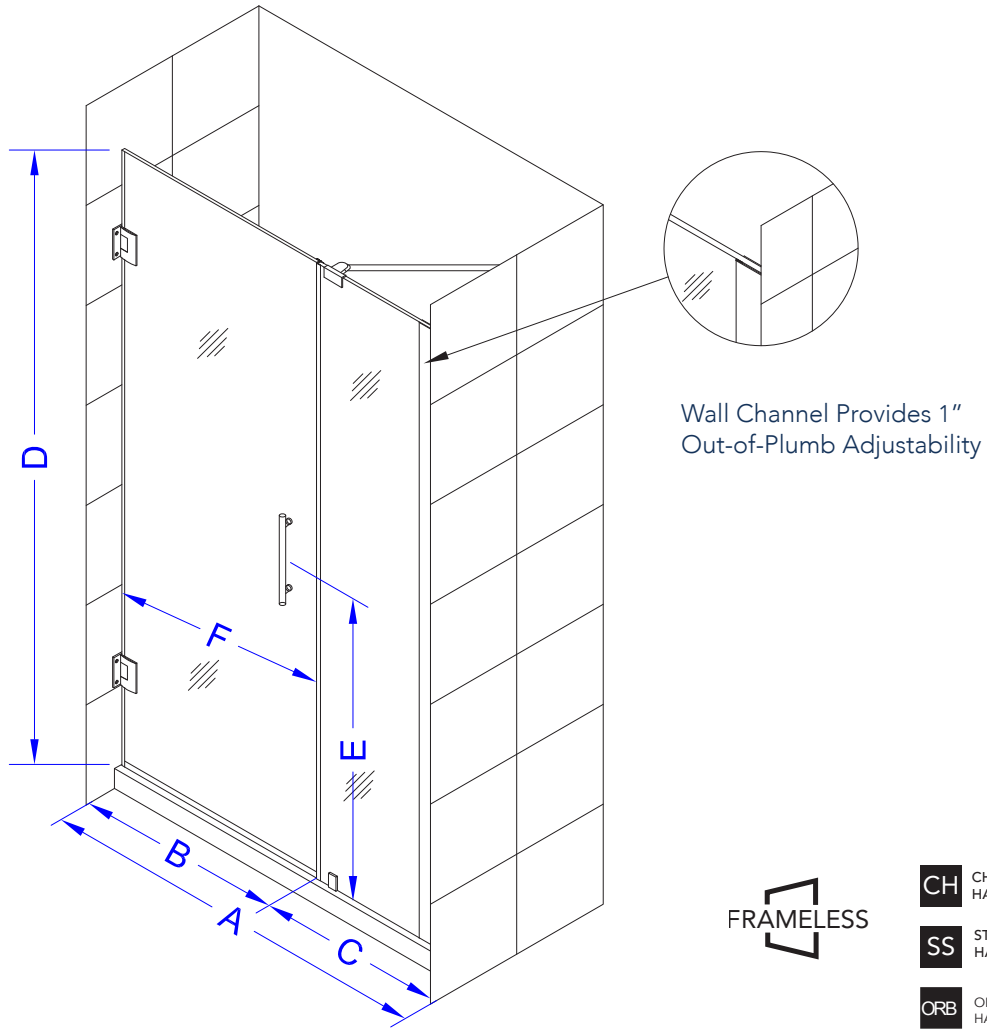

Aston Belmore SDR 965-6331

CH CHROME HARDWARE

SS STAINLESS STEEL HARDWARE

ORB OIL RUBBED BRONZE HARDWARE

MODEL	WALL OPENING(A)	DOOR PANEL WIDTH(B)	FIXED PANEL WIDTH(C)	HEIGHT (D)	HANDLE HEIGHT(E)	ENTRY OPEN(F)
SDR965-6331-10	62 1/4" - 63 1/4"	30 5/8"	31 5/8"	72"	36 1/4"	28 5/8" - 29 5/8"