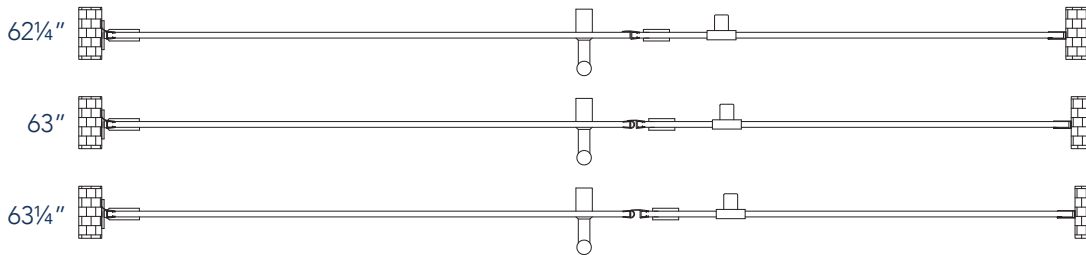

Aston Belmore SDR 965-6331

CH CHROME HARDWARE

SS STAINLESS STEEL HARDWARE

ORB OIL RUBBED BRONZE HARDWARE

MODEL	WALL OPENING(A)	DOOR PANEL WIDTH(B)	FIXED PANEL WIDTH(C)	HEIGHT (D)	HANDLE HEIGHT(E)	ENTRY OPEN(F)
SDR965-6331-10	62 1/4" - 63 1/4"	30 5/8"	31 5/8"	72"	36 1/4"	28 5/8" - 29 5/8"