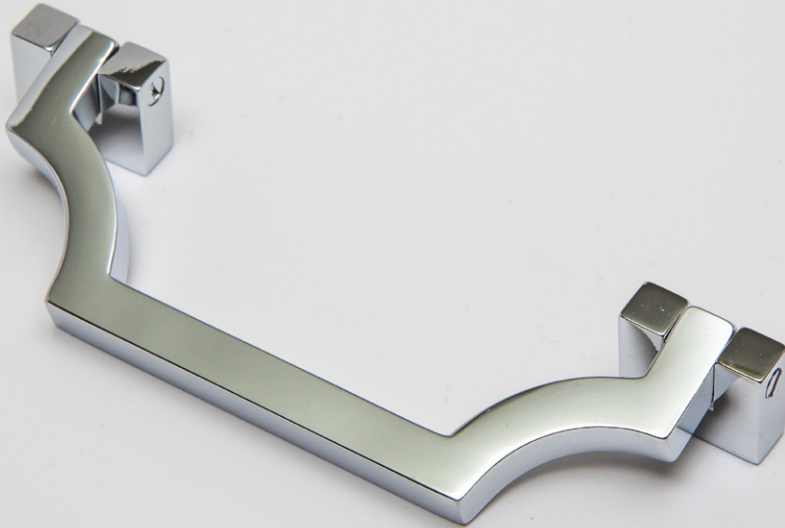

## CLASSIC

Our Classic series hinged bail pull adds a touch of luxury to any drawer. The clipped curved corners create a sense of femininity and luxury in an otherwise clean-lined piece.

### MODEL #

C-04

### DIMENSIONS

4.81" l x 1.5" w x 0.69" d  
4" center to center