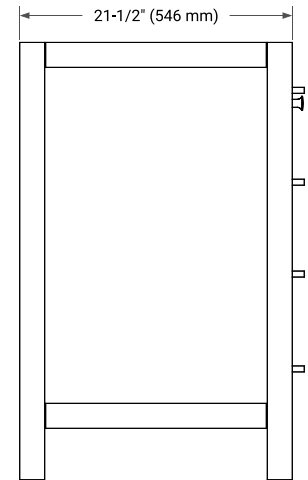

60" DOUBLE SINK BASE CABINET

BASE CABINET DIMENSIONS

60" W x 21.5" D x 34.5" H

FEATURES

- Solid wood frame & plywood panels
- Dovetail drawers and joints
- Soft closing doors & drawers

HARDWARE FINISHES*

Brushed Nickel Satin Brass Matte Black Polished Chrome

PLAN VIEW

61" DOUBLE OVAL SINK COUNTERTOP WITH 0.75 IN. THICKNESS

OVERALL DIMENSIONS

61" W x 22" D x 0.75" H

COUNTERTOP OPTIONS

Carrara Marble

FEATURES

- Solid countertop with mitered edges & seams
- Undermount white oval sink
- Pre-drilled for 8" widespread faucet

INCLUDED

- Countertop
- Matching Backsplash
- Oval Sinks

COUNTERTOP PLAN VIEW

EDGE SIDE VIEW

THREE DIMENSIONAL COUNTERTOP VIEW