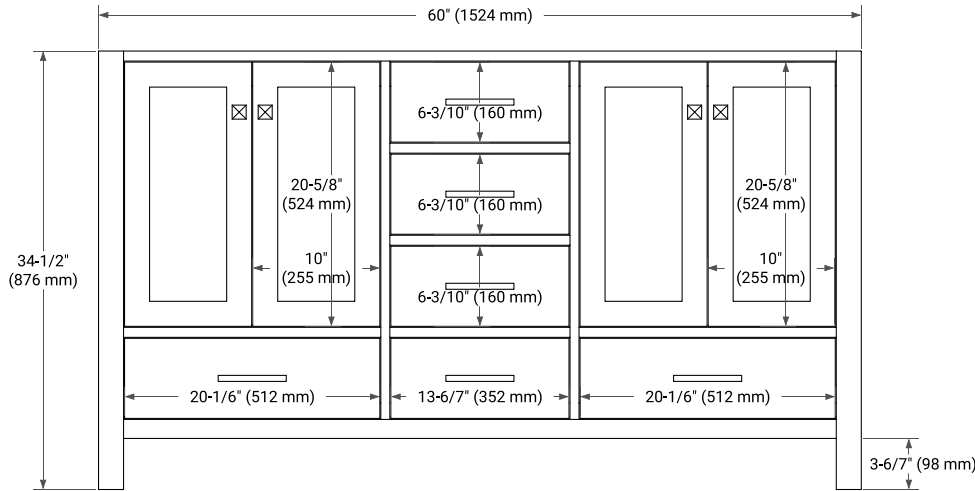

White   Grey   Midnight Blue   Espresso   Oak

FRONT VIEW