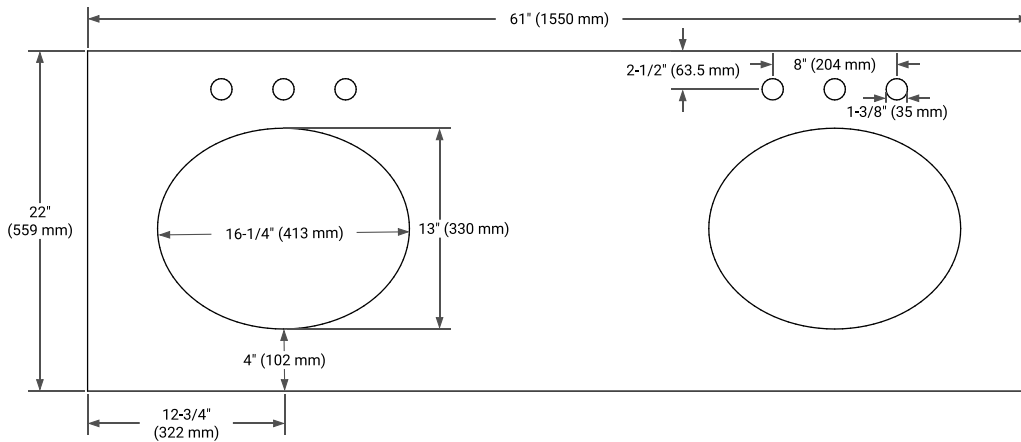

60" DOUBLE SINK BASE CABINET

BASE CABINET DIMENSIONS

60" W x 21.5" D x 34.5" H

FEATURES

- Solid wood frame & plywood panels
- Dovetail drawers and joints
- Soft closing doors & drawers

HARDWARE FINISHES*

Brushed Nickel Satin Brass Matte Black Polished Chrome

PLAN VIEW

61" DOUBLE OVAL SINK COUNTERTOP WITH 0.75 IN. THICKNESS

OVERALL DIMENSIONS

61" W x 22" D x 0.75" H

COUNTERTOP OPTIONS

Carrara Marble

FEATURES

- Solid countertop with mitered edges & seams
- Undermount white oval sink
- Pre-drilled for 8" widespread faucet

INCLUDED

- Countertop
- Matching Backsplash
- Oval Sinks

COUNTERTOP PLAN VIEW

EDGE SIDE VIEW

THREE DIMENSIONAL COUNTERTOP VIEW