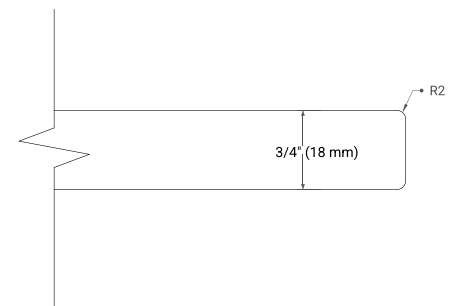

60" DOUBLE SINK BASE CABINET

BASE CABINET DIMENSIONS

60" W x 21.5" D x 34.5" H

FEATURES

- Solid wood frame & plywood panels
- Dovetail drawers and joints
- Soft closing doors & drawers

HARDWARE FINISHES*

Brushed Nickel Satin Brass Matte Black Polished Chrome

PLAN VIEW

61" DOUBLE OVAL SINK COUNTERTOP WITH 0.75 IN. THICKNESS

OVERALL DIMENSIONS

61" W x 22" D x 0.75" H

COUNTERTOP OPTIONS

Carrara Marble

FEATURES

- Solid countertop with mitered edges & seams
- Undermount white oval sink
- Pre-drilled for 8" widespread faucet

INCLUDED

- Countertop
- Matching Backsplash
- Oval Sinks

COUNTERTOP PLAN VIEW

EDGE SIDE VIEW

THREE DIMENSIONAL COUNTERTOP VIEW