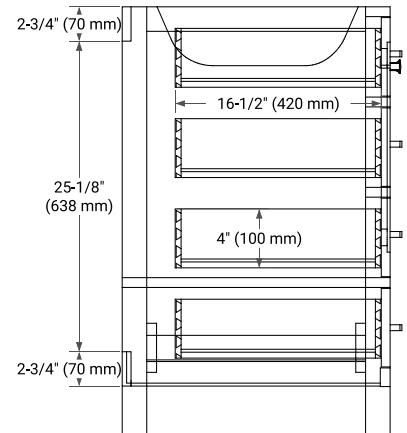

60" DOUBLE SINK BASE CABINET

BASE CABINET DIMENSIONS

60" W x 21.5" D x 34.5" H

FEATURES

- Solid wood frame & plywood panels
- Dovetail drawers and joints
- Soft closing doors & drawers

HARDWARE FINISHES*

Brushed Nickel Satin Brass Matte Black Polished Chrome

PLAN VIEW

61" DOUBLE OVAL SINK COUNTERTOP WITH 0.75 IN. THICKNESS

OVERALL DIMENSIONS

61" W x 22" D x 0.75" H

COUNTERTOP OPTIONS

Carrara Marble

FEATURES

- Solid countertop with mitered edges & seams
- Undermount white oval sink
- Pre-drilled for 8" widespread faucet

INCLUDED

- Countertop
- Matching Backsplash
- Oval Sinks

COUNTERTOP PLAN VIEW

EDGE SIDE VIEW

THREE DIMENSIONAL COUNTERTOP VIEW