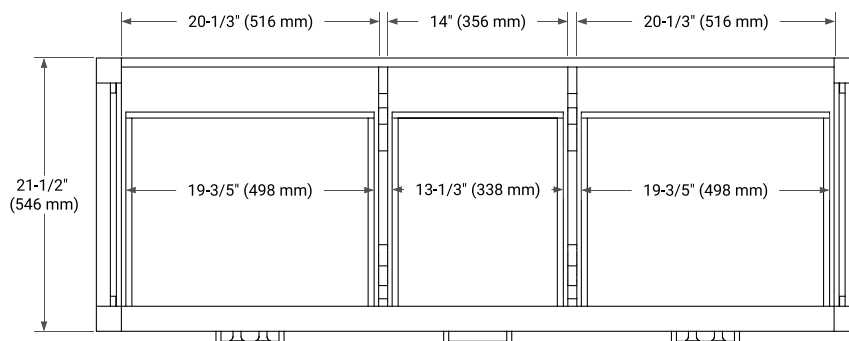

60" DOUBLE SINK BASE CABINET

BASE CABINET DIMENSIONS

60" W x 21.5" D x 34.5" H

FEATURES

- Solid wood frame & plywood panels
- Dovetail drawers and joints
- Soft closing doors & drawers

HARDWARE FINISHES*

Brushed Nickel Satin Brass Matte Black Polished Chrome

PLAN VIEW

61" DOUBLE OVAL SINK COUNTERTOP WITH 0.75 IN. THICKNESS

OVERALL DIMENSIONS

61" W x 22" D x 0.75" H

COUNTERTOP OPTIONS

Carrara Marble

FEATURES

- Solid countertop with mitered edges & seams
- Undermount white oval sink
- Pre-drilled for 8" widespread faucet

INCLUDED

- Countertop
- Matching Backsplash
- Oval Sinks

COUNTERTOP PLAN VIEW

EDGE SIDE VIEW

THREE DIMENSIONAL COUNTERTOP VIEW