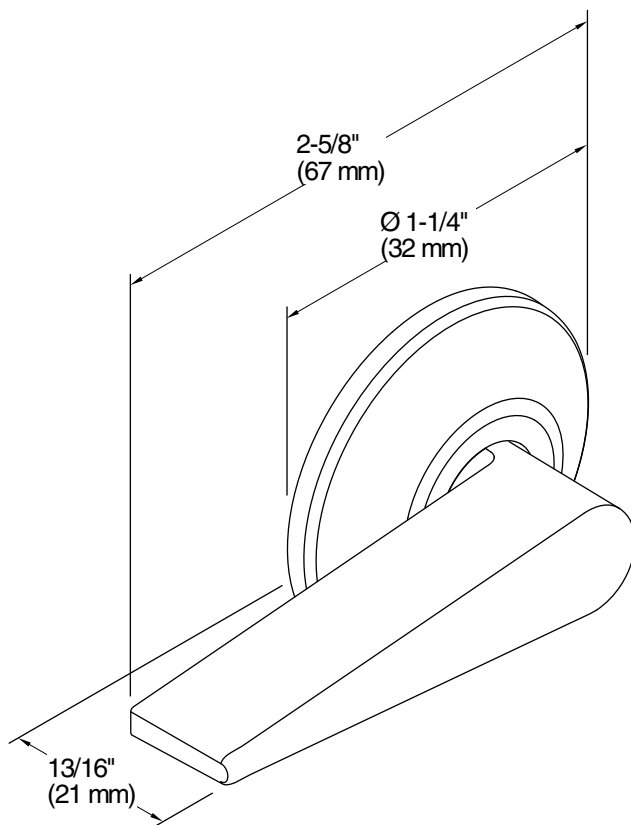

**San Souci®**  
Trip Lever for K-5172  
**K-9171-L**

**Features**

- Left-hand trip lever
- For use with the K-5172 San Souci toilet

**Material**

- Premium metal construction for durability and reliability
- KOHLER finishes resist corrosion and tarnishing

## Technical Information

All product dimensions are nominal.

Material: Zinc, Stainless Steel