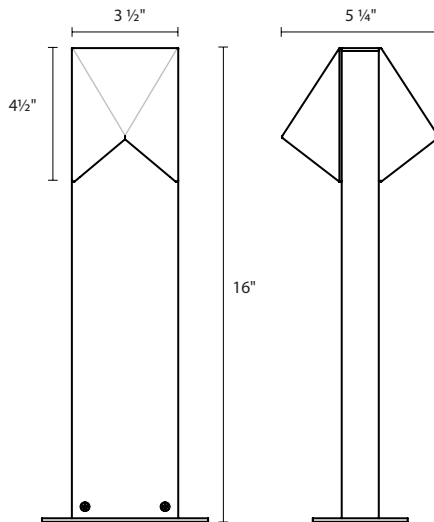

7325

Triform Compact 16" LED Double Bollard

inside^out®
For Indoor and Outdoor Locations

Dimensions:

Height: 16"
Width: 3 1/2"
Depth: 5 1/4"

Description:

Shade: Diecast Aluminum
4 1/2" H x 3 1/2" W x 2" D
Base: 1/4" H x 5 1/2" W x 3 1/4" D
Non-Dimming
WET LOCATION

Lamping Options:

LED (2): 20w (total), 1900 Lumens
(745 Net Lumens)
Warm White (3000K), 90 CRI
12VAC Input

Available Finishes: Textured Bronze
7325.72-WL

Textured Gray
7325.74-WL

12VAC Power supply required, sold separately. Consult Website for requirements and available options.

SONNEMAN®
A WAY OF LIGHT