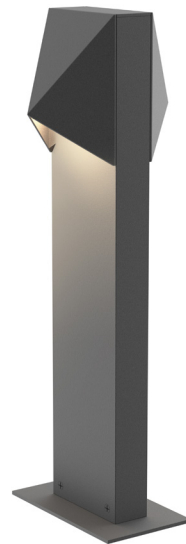

7325

Triform Compact 16" LED Double Bollard

inside^out®
For Indoor and Outdoor Locations

Dimensions:

Height: 16"
Width: 3 1/2"
Depth: 5 1/4"

Description:

Shade: Diecast Aluminum
4 1/2" H x 3 1/2" W x 2" D
Base: 1/4" H x 5 1/2" W x 3 1/4" D
Non-Dimming
WET LOCATION

Lamping Options:

LED (2): 20w (total), 1900 Lumens
(745 Net Lumens)
Warm White (3000K), 90 CRI
12VAC Input

Available Finishes: Textured Bronze
7325.72-WL

Textured Gray
7325.74-WL

12VAC Power supply required, sold separately. Consult Website for requirements and available options.

SONNEMAN®
A WAY OF LIGHT