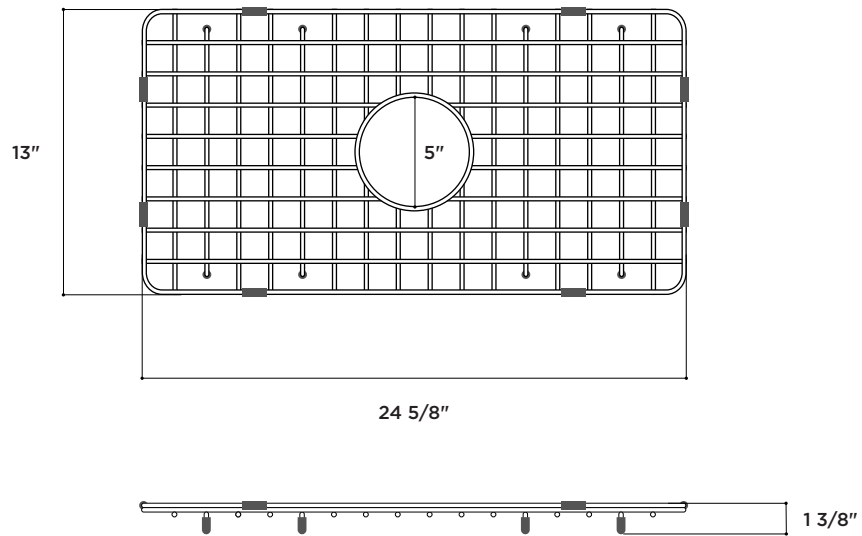

.....

Stainless Steel Sink Grid SSG-LFS3018

compatible with Latoscana LFS3018 30" Fireclay Sink

FEATURES

- stainless steel
- 5" drain opening

DIMENSIONS*

size	width	length	height	sink width
SSG-LFS3018	24 5/8"	13"	1 3/8"	30"
<i>also available in size compatible with 33" sink</i>				