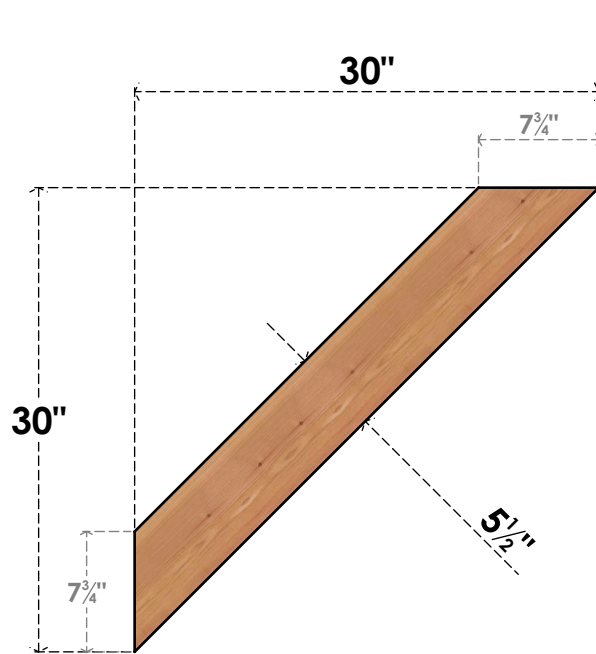

# BRC06X30X30TRA00SWR

5 1/2"W X 30"D X 30"H TRADITIONAL SMOOTH BRACE, WESTERN RED CEDAR

**SIDE**

**FRONT**

EKENA MILLWORK  
 2300 WEST MAIN ST.  
 CLARKSVILLE, TX 75426  
 TOLL FREE: 866-607-0453  
 WWW.EKENAMILLWORK.COM