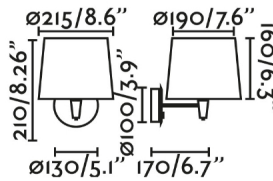

### General characteristics

Fixation	Wall
voltage	120V
Hertz	60Hz
Max. Power	15W