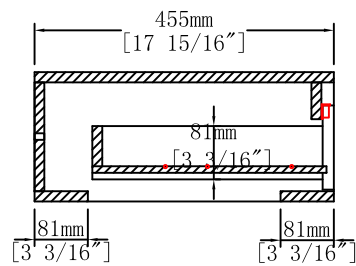

Top View

Item NO.

BV B120 I24 GWH

Version

V1

Project

Date

2025-5-22