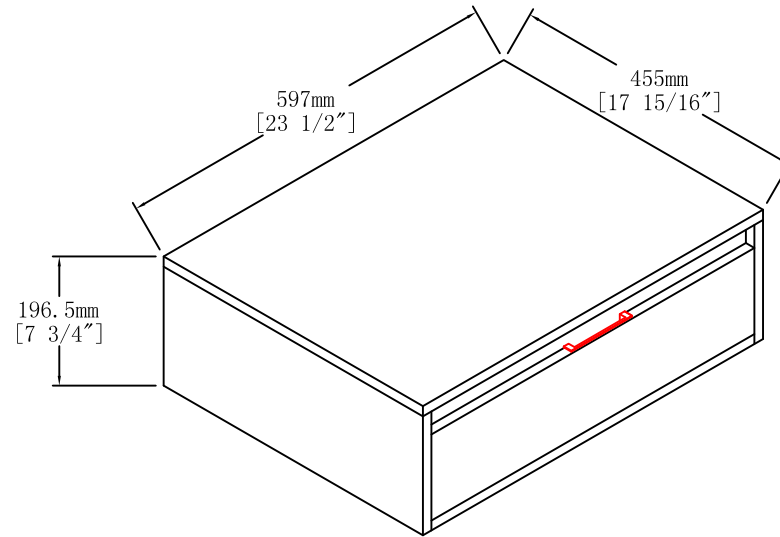

Top View

Item NO.

BV B120 I24 GWH

Version

V1

Project

Date

2025-5-22