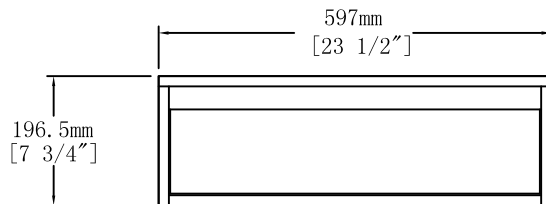

Top View

Item NO.

BV B120 I24 GWH

Version

V1

Project

Date

2025-5-22