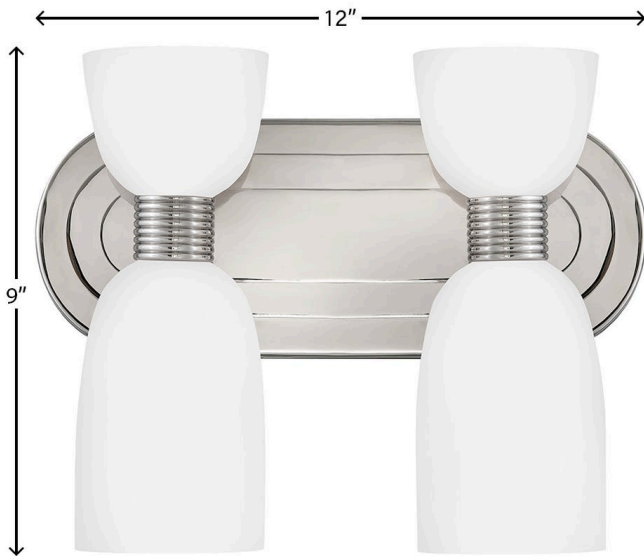

TALLULAH

52962PN-LL

SMALL TWO LIGHT VANITY

Graceful curves and delicate details define Tallulah. The smooth etched opal glass adds a touch of softness to balance ribbed metal details. Hardware featuring our Lacquered Brass or Polished Nickel finish creates a nuanced retro look that makes Tallulah the perfect addition to any décor.

DETAILS

FINISH:	Polished Nickel
MATERIAL:	Steel
GLASS:	Etched Opal
DIMMABLE:	YES - CL TYPE DIMMER (SSL7A)

DIMENSIONS

WIDTH:	12"
HEIGHT:	9"
WEIGHT:	5.2lb
BACK PLATE:	12"W X 4.5"H
EXTENSION:	5.5"
TOP TO OUTLET:	6"

LIGHT SOURCE

LIGHT SOURCE:	Socketed
WATTAGE:	4-5w G9 LED *Included
VOLTAGE:	120v

SHIPPING

CARTON LENGTH:	21
CARTON WIDTH:	12
CARTON HEIGHT:	8.3
CARTON WEIGHT:	6.7

PRODUCT DETAILS:

- Tallulah casts light both upward and downward, filling your space with inviting illumination.
- Fixture can be mounted either up or down
- Suitable for use in damp locations as defined by NEC and CEC. Meets United States UL Underwriters Laboratories & CSA Canadian Standards Association Product Safety Standards.
- Bold silhouette with dramatic details creates a modern statement
- LED Bulbs carry a 3-year limited warranty
- Mounting hardware is hidden on the back plate to ensure a clean silhouette
- G9 LED lamp required
- The Lisa McDenon Collection offers a striking mix of edgy, sculptural silhouettes that incorporate modern, organic elements and luxe materials, brought to life by her innovative and original point of view.