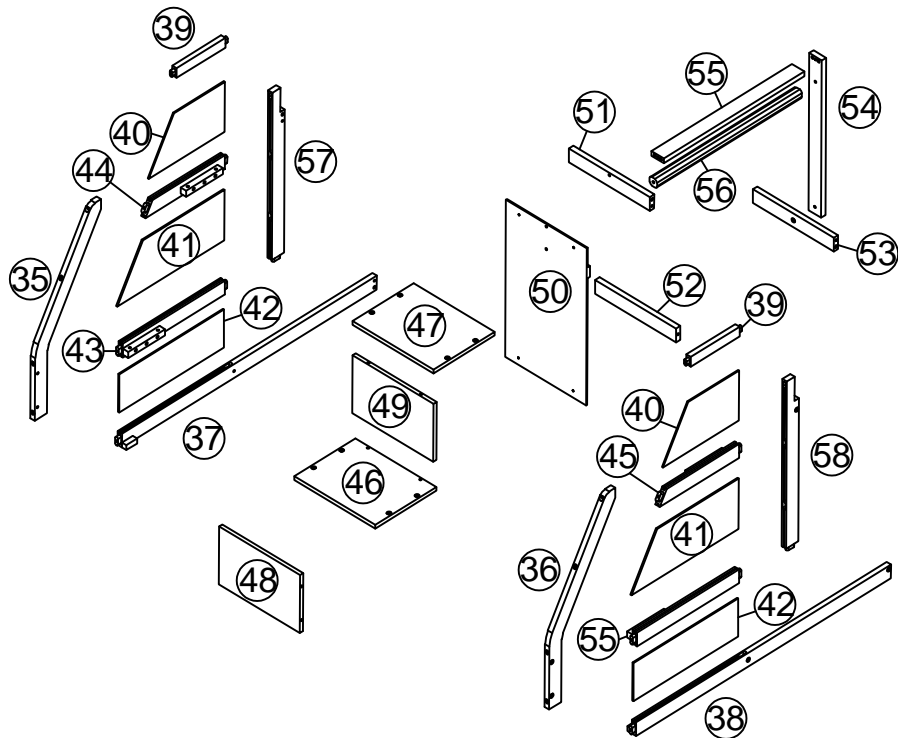

ASSEMBLY INSTRUCTIONS

WF297026,27

SAFETY WARNINGS AND GENERAL NOTES:

1. Do not use substitute parts. Contact the manufacturer or dealer for replacement parts.
2. Keep these instructions for future reference.
3. We recommend assembling your bed on the shipping carton to protect your floor or carpet.
4. Be certain all staples are out of the box before beginning assembly on the shipping carton.

5.Replacement Parts:

Replacement Parts, including additional guardrails, may be obtained from any of our (GIGACLOUD TECHNOLOGY (USA) INC.) dealers

Detail View

Detail View

Part Lists : WF297026

1  Leg front (left) - 1pc	2  Leg back (left) - 1pc	3  Leg front (right) - 1pc
4  Leg back(right) - 1pc	5  Grooved crossbar - 10pcs	6  Upper crossbar (rear) - 2pcs
7  Lower crossbar (rear) - 1pc	8  Vertical guard rail - 1pc	9  Back side rail - 1 pc
10  Front side rail - 1 pc	11  Crossbar (right) - 2pcs	12  Crossbar (left) - 2pcs
13  Front right vertical - 1pc	14  Front left vertical - 1pc	15  Slats - 12pcs
37  Left lower crossbar - 1pc	38  Right lower crossbar - 1pc	39  Upper crossbar - 2pcs
55  Crossbar - 1pc	20  FB-horizontal- 4pcs	21  FB-horizontal- 4pcs
40  Upper panel - 2 pcs	41  Middle panel - 2 pcs	51  Shelf bar - 1pc
43  Left Lower crossbar - 1pc	44  Middle crossbar - 1pc (left)	45  Middle crossbar - 1pc (right)
52  Shelf bar - 1pc	53  Shelf bar - 1pc	54  Crossbar - 1pc
55  Right Lower crossbar - 1pc		