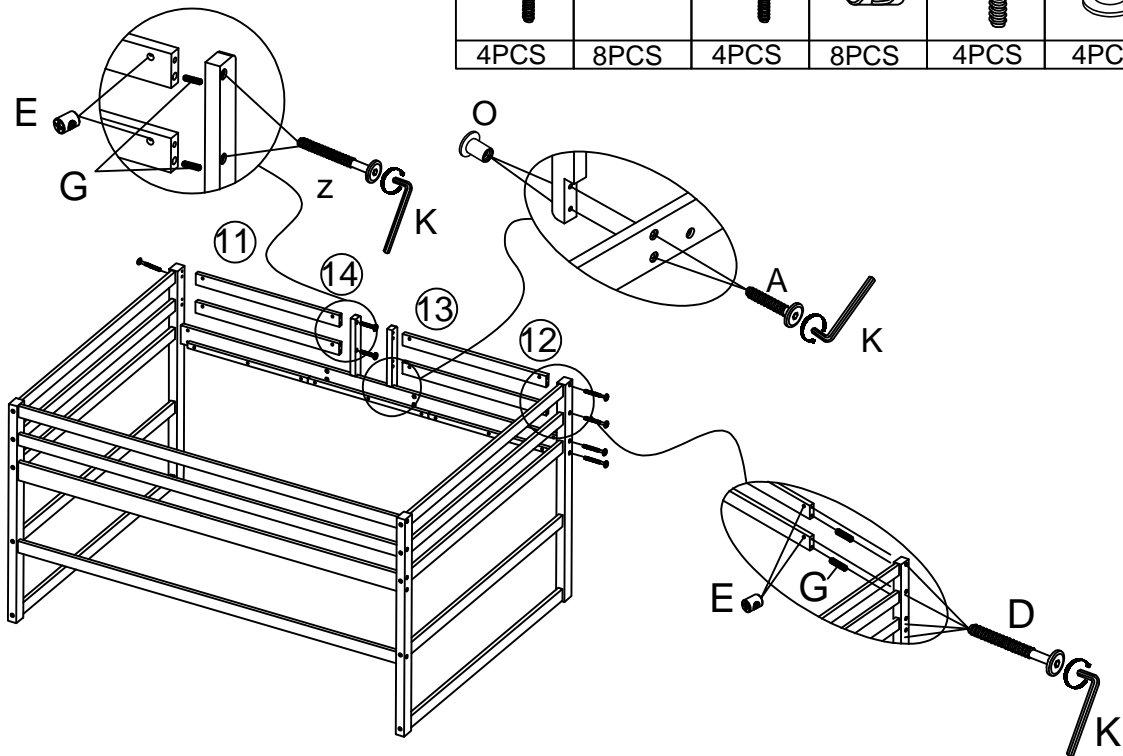

HARDWARE LISTS :WF297026

<p>A</p>  <p>Hex-Head bolt: Ø1/4**30mm - (41pcs)</p>	<p>B</p>  <p>Hex-Head bolt: Ø6**85mm - (20pcs)</p>	<p>C</p>  <p>Hex-Head bolt: Ø6**30mm - (3pcs)</p>
<p>D</p>  <p>Hex-Head bolt: Ø1/4**80mm - (18pcs)</p>	<p>E</p>  <p>Hole bolt: Ø9.5**13 - (22pcs)</p>	<p>F</p>  <p>Hex-Head bolt: Ø6**50mm - (12pcs)</p>
<p>K</p>  <p>Allen key - (1pc)</p>	<p>G</p>  <p>Wood dower: Ø10*40 - (26pcs)</p>	<p>H</p>  <p>Shelf holder -4pcs</p>
<p>J</p>  <p>Screw: Ø4*30mm (51pcs)</p>	<p>N</p>  <p>Wood Handle Ø30 mm -5pcs</p>	<p>M</p>  <p>Screw: Ø3*12mm - (92pcs)</p>
<p>U</p>  <p>Hex-Head bolt: Ø6**70mm - 14pc)</p>	<p>T</p>  <p>Wheels: - (4pcs)</p>	<p>R</p>  <p>Ø5/32" x 25mm Philip-Head bolt (5pcs)</p>
<p>Z</p>  <p>Hex-Head bolt: Ø1/4**65mm - (4pcs)</p>	<p>O</p>  <p>Ø1/4" Nut (05pcs)</p>	<p>I</p>  <p>Wood dower: Ø8*30 - (20pcs)</p>
<p>P</p>  <p>Door Magnet (2pcs)</p>	<p>W</p>  <p>Hinge (4pcs)</p>	<p>Y</p>  <p>Screw: Ø3.5*15mm - (20pcs)</p>

Step 1 :

Step 2 :

Step 3 :

Z		G		D		E		A		O	
	4PCS		8PCS		4PCS		8PCS		4PCS		4PCS

Step 4 :

C	
	3PCS

Step 5 :

J 
24PCS