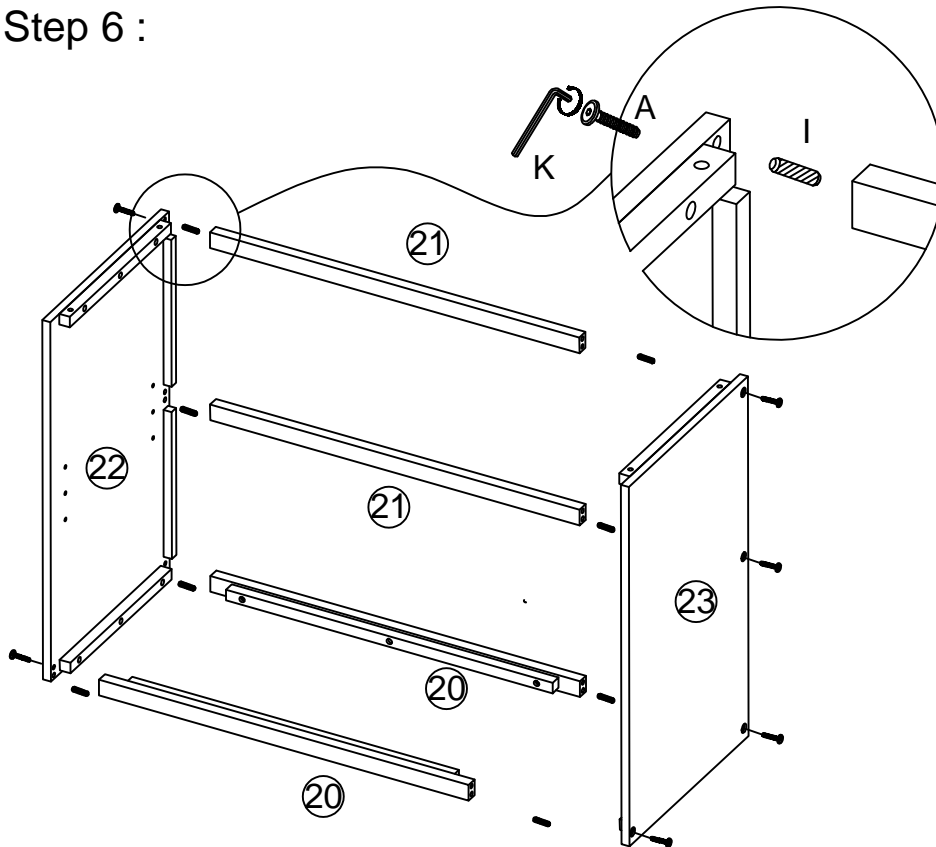

Step 5 :

J
24PCS

Step 6 :

I
8PCS

A
8PCS