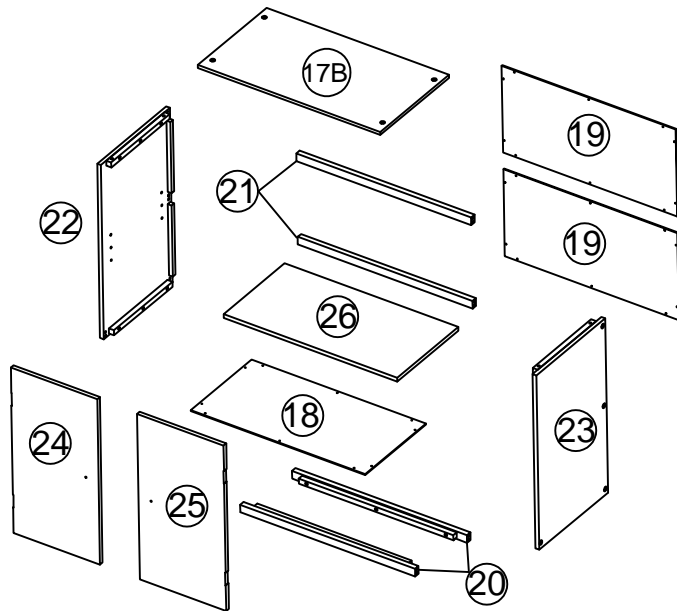

ASSEMBLY INSTRUCTIONS

WF297026,27

SAFETY WARNINGS AND GENERAL NOTES:

1. Do not use substitute parts. Contact the manufacturer or dealer for replacement parts.
2. Keep these instructions for future reference.
3. We recommend assembling your bed on the shipping carton to protect your floor or carpet.
4. Be certain all staples are out of the box before beginning assembly on the shipping carton.

5.Replacement Parts:

Replacement Parts, including additional guardrails, may be obtained from any of our (GIGACLOUD TECHNOLOGY (USA) INC.) dealers

Detail View

Detail View

Part Lists : WF297026

1  Leg front (left) - 1pc	2  Leg back (left) - 1pc	3  Leg front (right) - 1pc
4  Leg back(right) - 1pc	5  Grooved crossbar - 10pcs	6  Upper crossbar (rear) - 2pcs
7  Lower crossbar (rear) - 1pc	8  Vertical guard rail - 1pc	9  Back side rail - 1 pc
10  Front side rail - 1 pc	11  Crossbar (right) - 2pcs	12  Crossbar (left) - 2pcs
13  Front right vertical - 1pc	14  Front left vertical - 1pc	15  Slats - 12pcs
37  Left lower crossbar - 1pc	38  Right lower crossbar - 1pc	39  Upper crossbar - 2pcs
55  Crossbar - 1pc	20  FB-horizontal- 4pcs	21  FB-horizontal- 4pcs
40  Upper panel - 2 pcs	41  Middle panel - 2 pcs	51  Shelf bar - 1pc
43  Left Lower crossbar - 1pc	44  Middle crossbar - 1pc (left)	45  Middle crossbar - 1pc (right)
52  Shelf bar - 1pc	53  Shelf bar - 1pc	54  Crossbar - 1pc
55  Right Lower crossbar - 1pc		