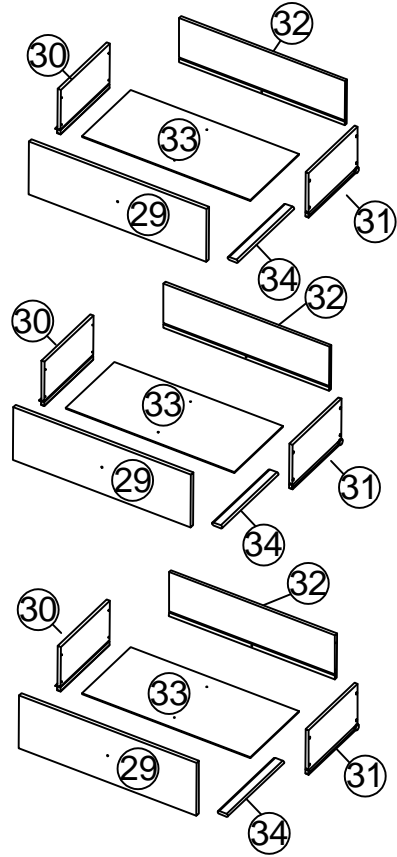

ASSEMBLY INSTRUCTIONS

WF297026,27

SAFETY WARNINGS AND GENERAL NOTES:

1. Do not use substitute parts. Contact the manufacturer or dealer for replacement parts.
2. Keep these instructions for future reference.
3. We recommend assembling your bed on the shipping carton to protect your floor or carpet.
4. Be certain all staples are out of the box before beginning assembly on the shipping carton.

5.Replacement Parts:

Replacement Parts, including additional guardrails, may be obtained from any of our (GIGACLOUD TECHNOLOGY (USA) INC.) dealers

Detail View

Detail View

Part Lists : WF297026

1  Leg front (left) - 1pc	2  Leg back (left) - 1pc	3  Leg front (right) - 1pc
4  Leg back(right) - 1pc	5  Grooved crossbar - 10pcs	6  Upper crossbar (rear) - 2pcs
7  Lower crossbar (rear) - 1pc	8  Vertical guard rail - 1pc	9  Back side rail - 1 pc
10  Front side rail - 1 pc	11  Crossbar (right) - 2pcs	12  Crossbar (left) - 2pcs
13  Front right vertical - 1pc	14  Front left vertical - 1pc	15  Slats - 12pcs
37  Left lower crossbar - 1pc	38  Right lower crossbar - 1pc	39  Upper crossbar - 2pcs
55  Crossbar - 1pc	20  FB-horizontal- 4pcs	21  FB-horizontal- 4pcs
40  Upper panel - 2 pcs	41  Middle panel - 2 pcs	51  Shelf bar - 1pc
43  Left Lower crossbar - 1pc	44  Middle crossbar - 1pc (left)	45  Middle crossbar - 1pc (right)
52  Shelf bar - 1pc	53  Shelf bar - 1pc	54  Crossbar - 1pc
55  Right Lower crossbar - 1pc		