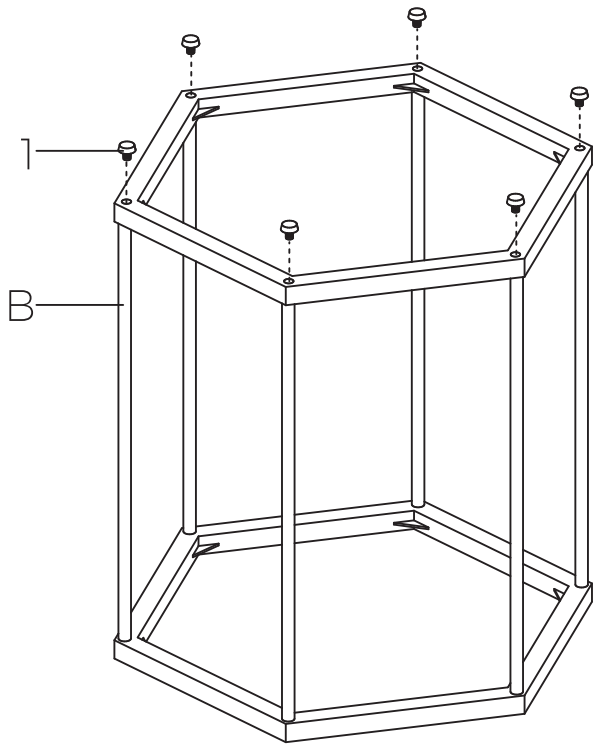

Assembly Instructions

Please install the products on carpet or soft place.

Parts List

No.	Sketch	Description	Qty
A		Glass Top	2
B		Frame	1

Hardware List

No.	Sketch	Description	Qty
1		Adjustable Feet	6
2		Gasket	12

STEP 1

Install all the adjustable feet.

STEP 2

Place the gasket in the correct position.

STEP 3

Install the glass top.

COMPLETED