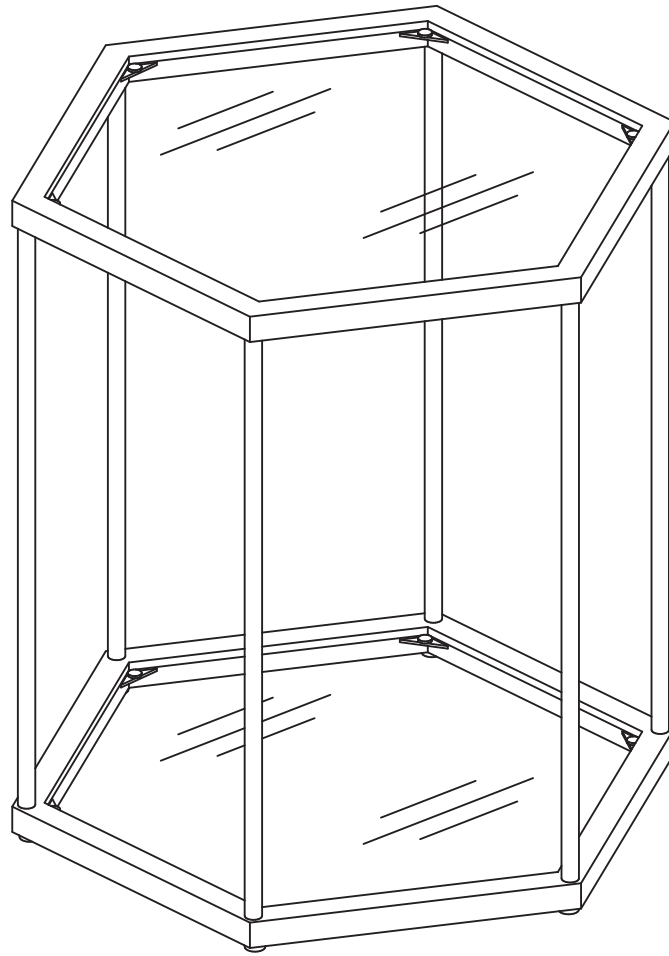

Assembly Instructions

Please install the products on carpet or soft place.

Parts List

No.	Sketch	Description	Qty
A		Glass Top	2
B		Frame	1

Hardware List

No.	Sketch	Description	Qty
1		Adjustable Feet	6
2		Gasket	12

STEP 1

Install all the adjustable feet.

STEP 2

Place the gasket in the correct position.

STEP 3

Install the glass top.

COMPLETED