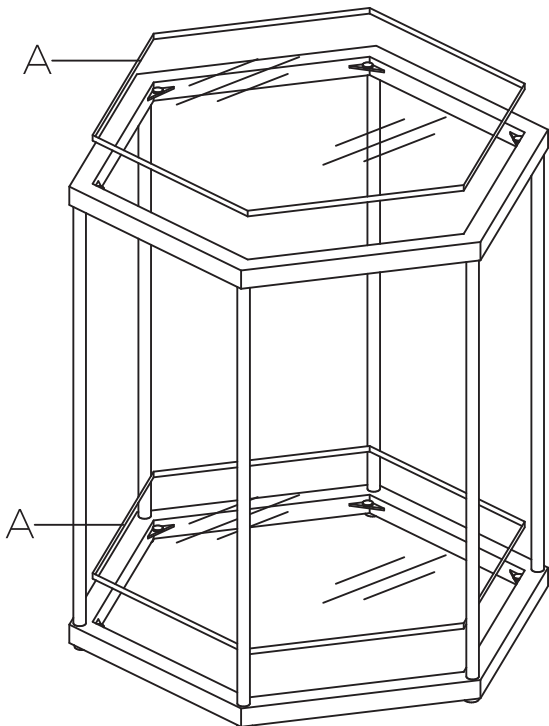

Assembly Instructions

Please install the products on carpet or soft place.

Parts List

No.	Sketch	Description	Qty
A		Glass Top	2
B		Frame	1

Hardware List

No.	Sketch	Description	Qty
1		Adjustable Feet	6
2		Gasket	12

STEP 1

Install all the adjustable feet.

STEP 2

Place the gasket in the correct position.

STEP 3

Install the glass top.

COMPLETED