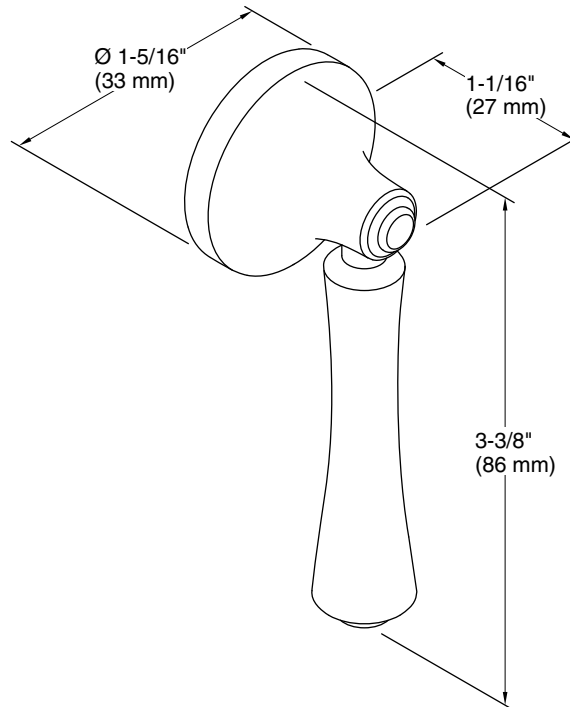

## Features

- Left-hand trip lever
- For use with the K-3814 Corbelle toilet

### Technical Information

All product dimensions are nominal.

Material: Zinc