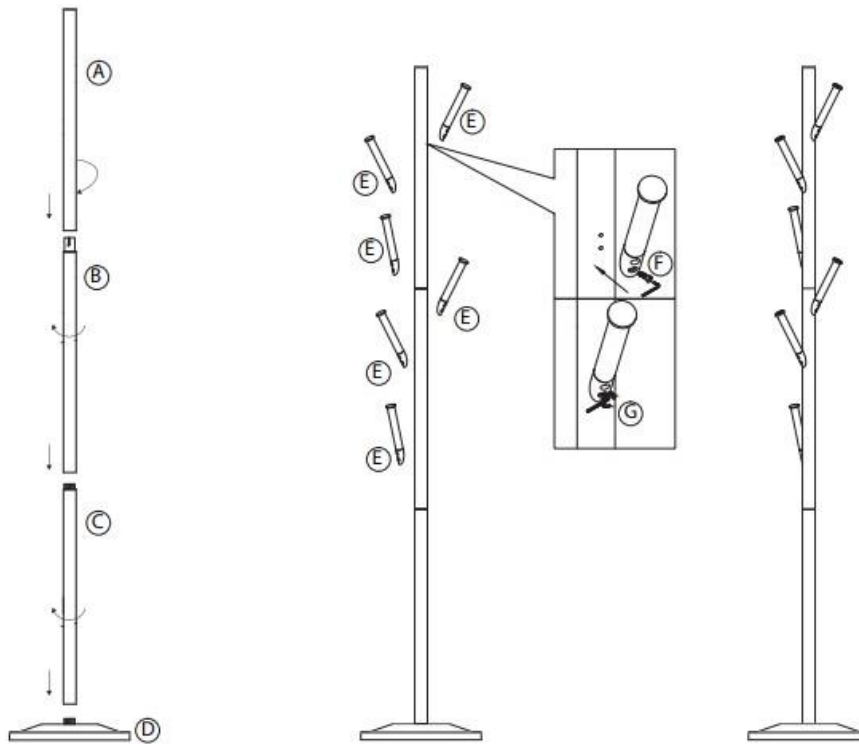

ASSEMBLY INSTRUCTIONS

Enjoy your new coat rack!