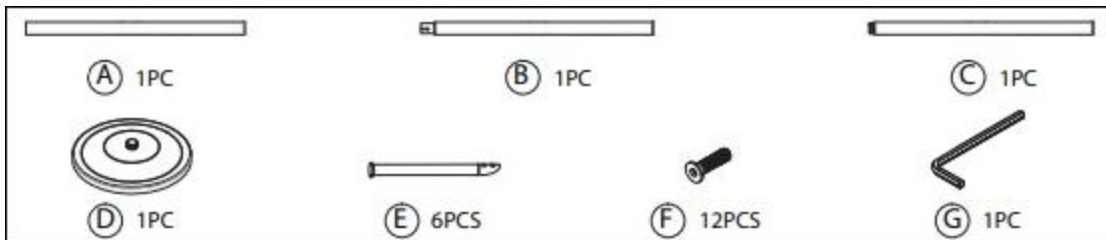

ITEM #: RV-CR354-403 / RV-CR37-354403

IMPORTANT NOTES

- Total weight cannot exceed 50lbs, each hanger cannot exceed 11lbs.

UNPACK THE COAT RACK

- Check the contents of the box. Box should contain all items on the parts diagram.

For any replacement parts or installation issues, please Contact Us!

Email: help@kira-home.com

Facebook/Instagram: @KiraHomeDecor

Phone: 888.208.2085

ASSEMBLY INSTRUCTIONS

Enjoy your new coat rack!