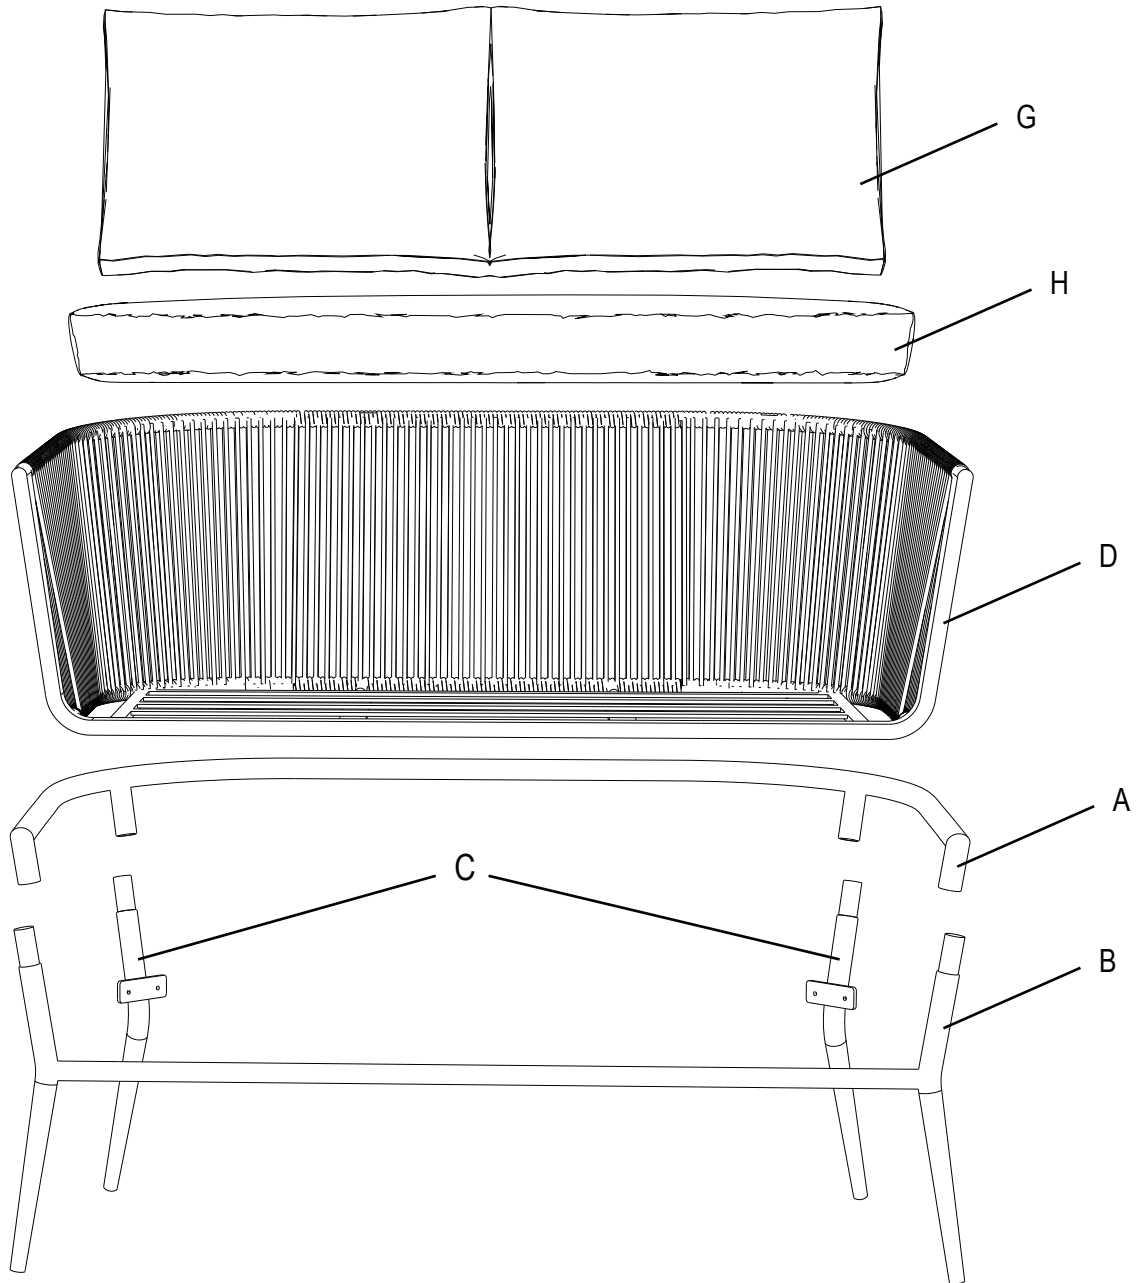

H X 1

Seat cushion(Loveseat)

Hardware & Accessory

1 X 3

M6 x 35mm

2 X 16

M6 x 20mm

3 X 19

M6

4 X 1

M6

Assembly

Assembly

Step 1

Connect the Parts(A) Back support with (C) Rear leg and (B) Front leg for loveseat frame. Using hardware ② ③ and ④.

| | | |
|---|---|---|
| ② X 4 | ③ X 4 | ④ X 1 |
|  |  |  |
| M6 x 20mm | M6 | M6 |