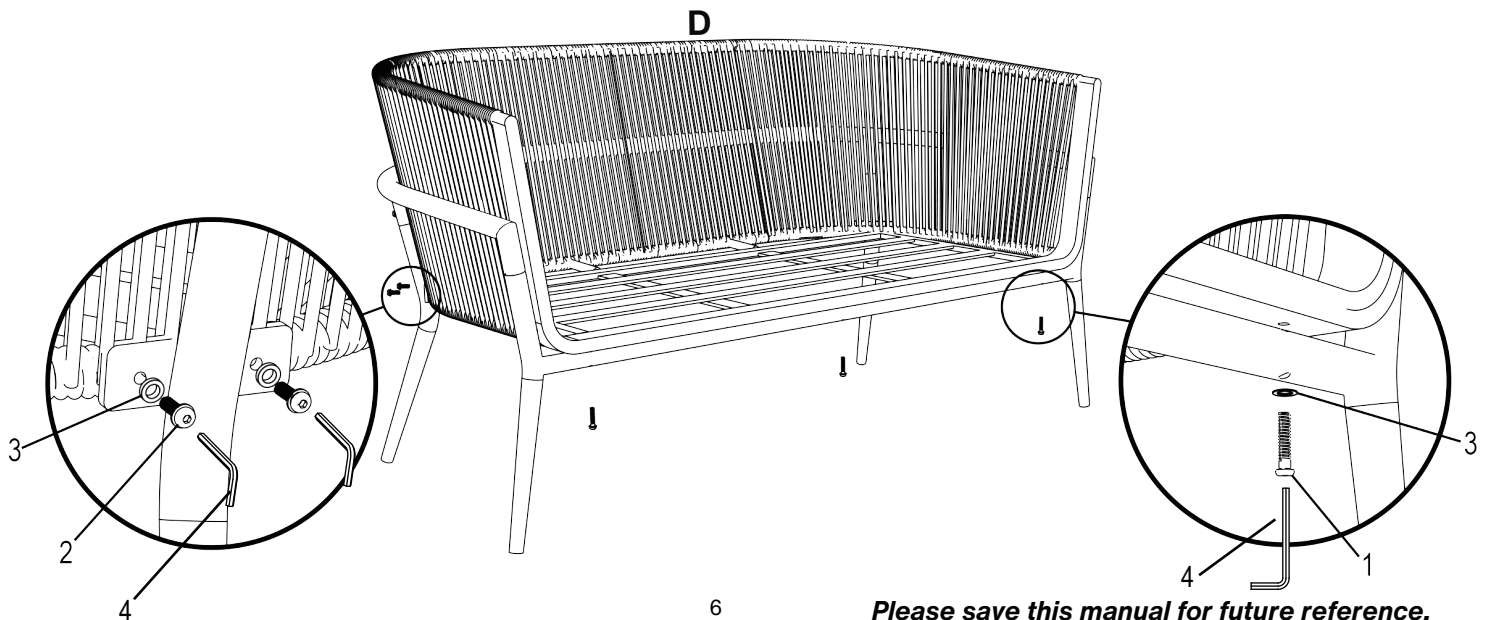

Step 2

Sink the Parts(D) Seat basket into chair frame, lock seating front side by using hardware ① ③ and ④ , and screw from the bottom side, lock back support with basket by using hardware ② ③ and ④ , and screw from the back side.

① X 3	② X 4	③ X 7	④ X 1
M6 x 35mm	M6 x 20mm	M6	M6