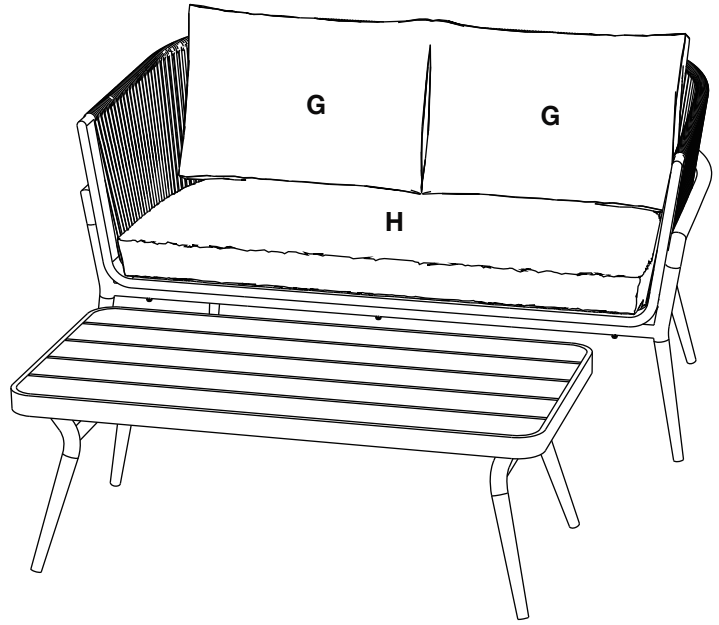

Step 2

Sink the Parts(D) Seat basket into chair frame, lock seating front side by using hardware ① ③ and ④ , and screw from the bottom side, lock back support with basket by using hardware ② ③ and ④ , and screw from the back side.

| | | | |
|--|---|---|---|
| ① X 3 | ② X 4 | ③ X 7 | ④ X 1 |
|  |  |  |  |
| M6 x 35mm | M6 x 20mm | M6 | M6 |

Step 3

Connect the Parts(E) Tabletop with (F) table leg for coffee table. Using hardware ② ③ and ④ .

| | | |
|---|---|---|
| ② X 8 | ③ X 8 | ④ X 1 |
|  |  |  |
| M6 x 20mm | M6 | M6 |

Step 4

Put Parts(G) Back cushions, Parts(H) Seat cushion(Loveseat) on chair.

VOILA!
Now enjoy.

Warning

DO NOT stand on the loveseat, or table as this may damage the product and cause serious bodily injury.