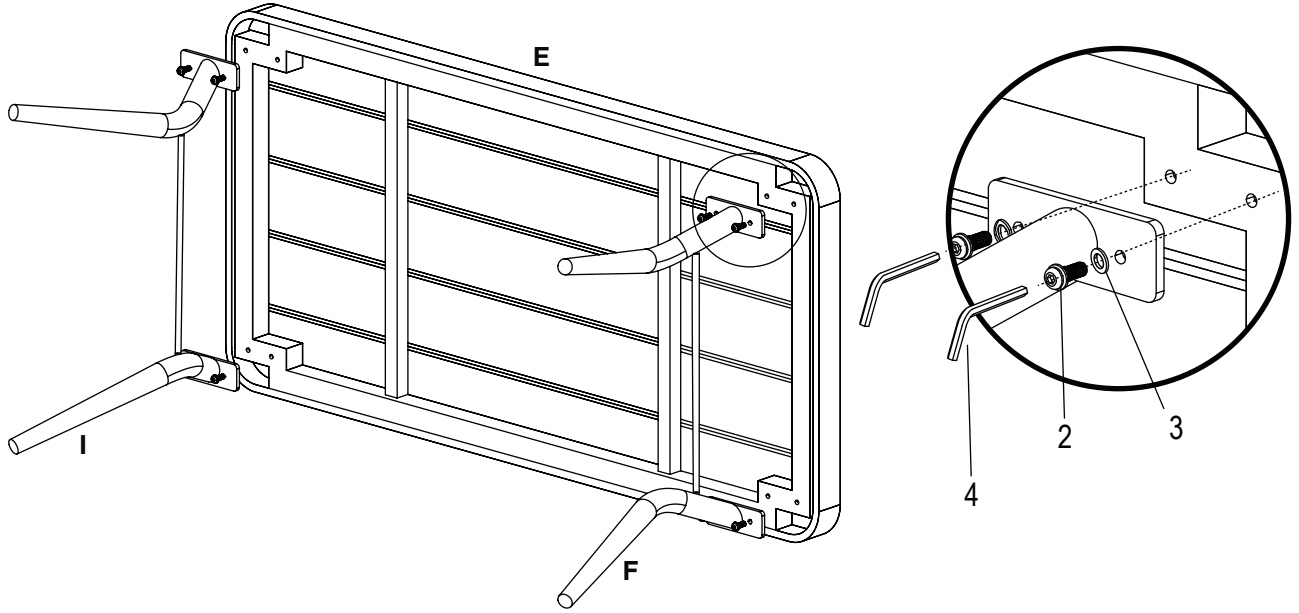

Step 3

Connect the Parts(E) Tabletop with (F) table leg for coffee table. Using hardware ② ③ and ④ .

② X 8	③ X 8	④ X 1
M6 x 20mm	M6	M6