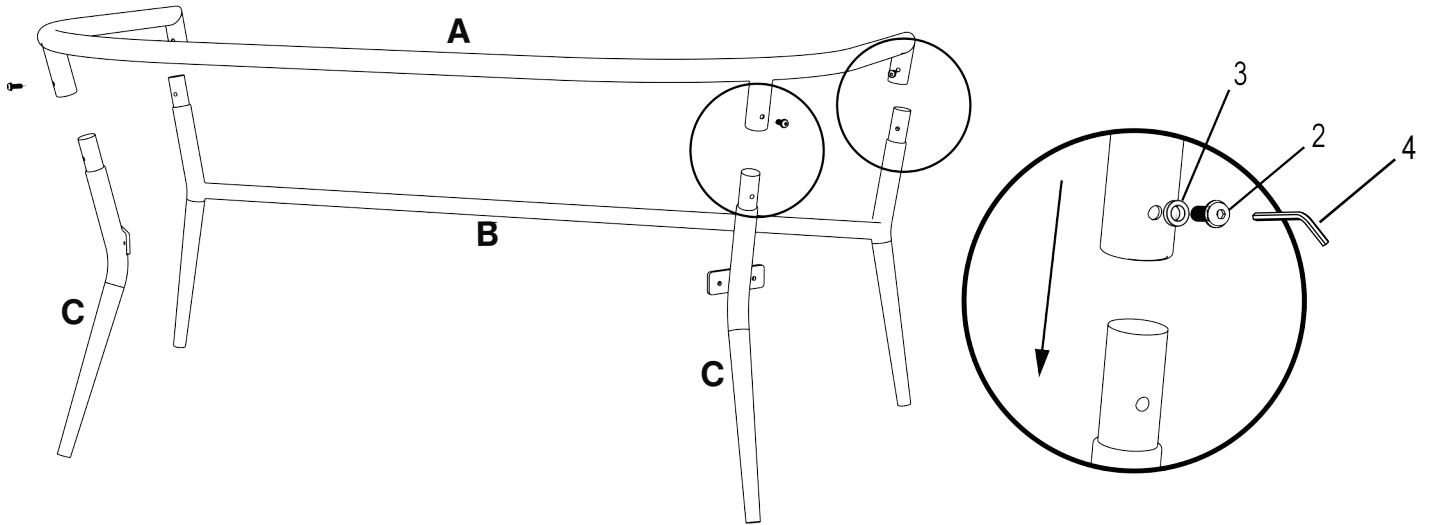

M6

4 X 1

M6

Assembly

Assembly

Step 1

Connect the Parts(A) Back support with (C) Rear leg and (B) Front leg for loveseat frame. Using hardware ② ③ and ④.

| | | |
|---|---|---|
| ② X 4 | ③ X 4 | ④ X 1 |
|  |  |  |
| M6 x 20mm | M6 | M6 |

Step 2

Sink the Parts(D) Seat basket into chair frame, lock seating front side by using hardware ① ③ and ④ , and screw from the bottom side, lock back support with basket by using hardware ② ③ and ④ , and screw from the back side.