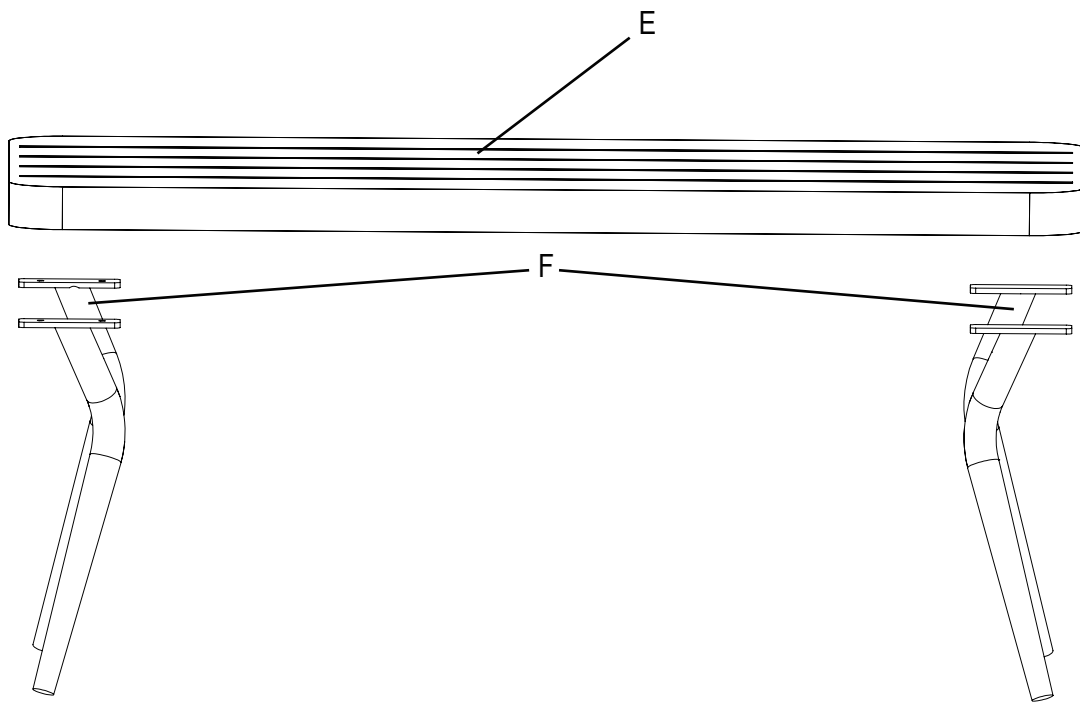

H X 1

Seat cushion(Loveseat)

Hardware & Accessory

1 X 3

M6 x 35mm

2 X 16

M6 x 20mm

3 X 19

M6

4 X 1

M6

Assembly

Assembly

Step 1

Connect the Parts(A) Back support with (C) Rear leg and (B) Front leg for loveseat frame. Using hardware ② ③ and ④.

| | | |
|---|---|---|
| ② X 4 | ③ X 4 | ④ X 1 |
|  |  |  |
| M6 x 20mm | M6 | M6 |

Step 2

Sink the Parts(D) Seat basket into chair frame, lock seating front side by using hardware ① ③ and ④ , and screw from the bottom side, lock back support with basket by using hardware ② ③ and ④ , and screw from the back side.