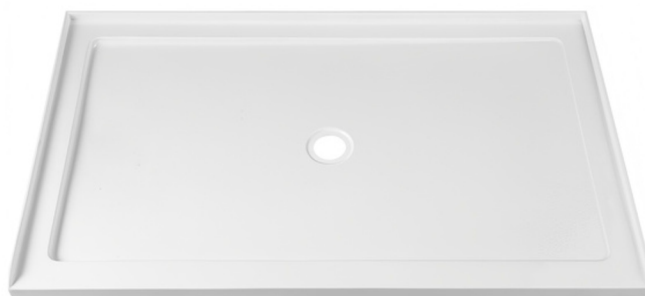

CONDRIS-SHOWERTRAY-6032-M

60" X 32" Shower Tray
GLOSSY WHITE

CONDRIS

SPECIFICATIONS

SHAPE

- Rectangular

MATERIAL

- Acrylic

DRAIN HOLE

- Middle

SIZE

- Length: 60" (1520mm), Width: 32" (810mm), Height: 3" (76mm)

WEIGHT

- Gross weight: 53 lbs. (24kg) Net weight: 46 lbs. (21kg)

DRAIN SET

- Drain is Not included

COMPLIANCE CERTIFICATIONS

Meets or Exceeds the Following Specifications:

- CSA B45.5-22/IAPMO Z124-2022
- cUPC

WARRANTY

• Most products or parts carry "Limited Warranties" against manufacturing defects as defined below. Please visit condrisbath.com for complete product and finish warranty.

For bulk purchase or check out other models
please contact:

Info@condrisbath.com