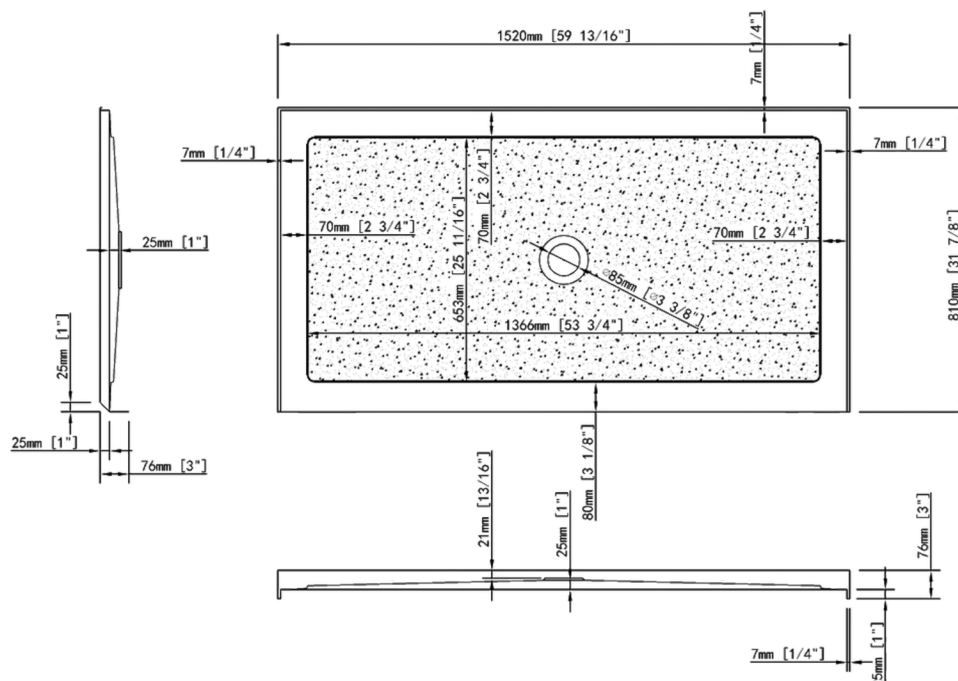

CONDRIS-SHOWERTRAY-6032-M

60" X 32" Shower Tray
GLOSSY WHITE

CONDRIS

SPECIFICATIONS

SHAPE

- Rectangular

MATERIAL

- Acrylic

DRAIN HOLE

- Middle

SIZE

- Length: 60" (1520mm), Width: 32" (810mm), Height: 3" (76mm)

WEIGHT

- Gross weight: 53 lbs. (24kg) Net weight: 46 lbs. (21kg)

DRAIN SET

- Drain is Not included

COMPLIANCE CERTIFICATIONS

Meets or Exceeds the Following Specifications:

- CSA B45.5-22/IAPMO Z124-2022
- cUPC

WARRANTY

• Most products or parts carry "Limited Warranties" against manufacturing defects as defined below. Please visit condrisbath.com for complete product and finish warranty.

For bulk purchase or check out other models
please contact:

Info@condrisbath.com