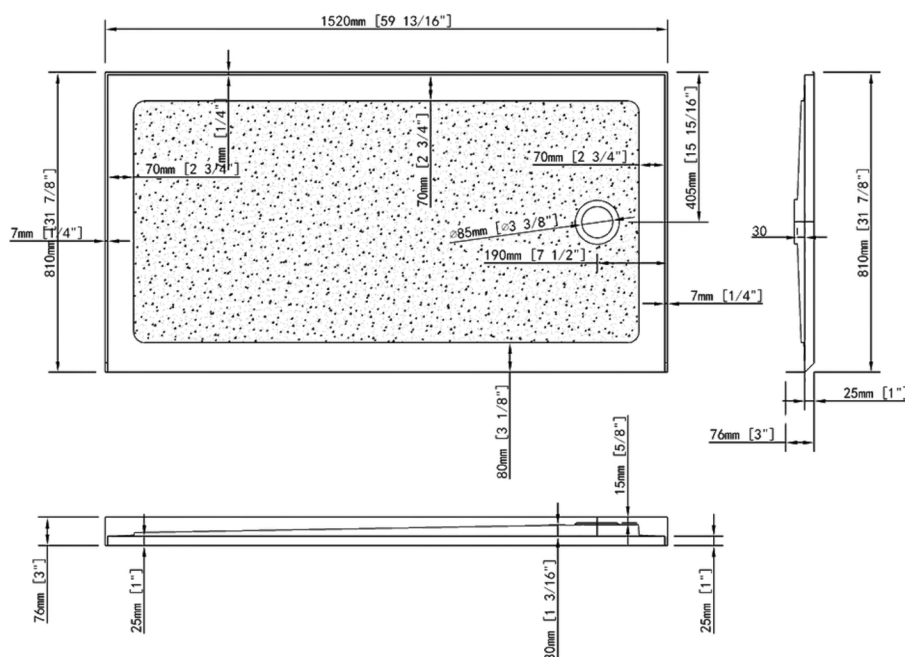

CONDRIS-SHOWERTRAY-6032-R

60" X 32" Shower Tray
GLOSSY WHITE

CONDRIS

SPECIFICATIONS

SHAPE

- Rectangular

MATERIAL

- Acrylic

DRAIN HOLE

- Middle

SIZE

- Length: 60" (1520mm), Width: 32" (810mm), Height: 3" (76mm)

WEIGHT

- Gross weight: 53 lbs. (24kg) Net weight: 46 lbs. (21kg)

DRAIN SET

- Drain is Not included

COMPLIANCE CERTIFICATIONS

Meets or Exceeds the Following Specifications:

- CSA B45.5-22/IAPMO Z124-2022
- cUPC

WARRANTY

• Most products or parts carry "Limited Warranties" against manufacturing defects as defined below. Please visit condrisbath.com for complete product and finish warranty.

For bulk purchase or check out other models
please contact:

Info@condrisbath.com