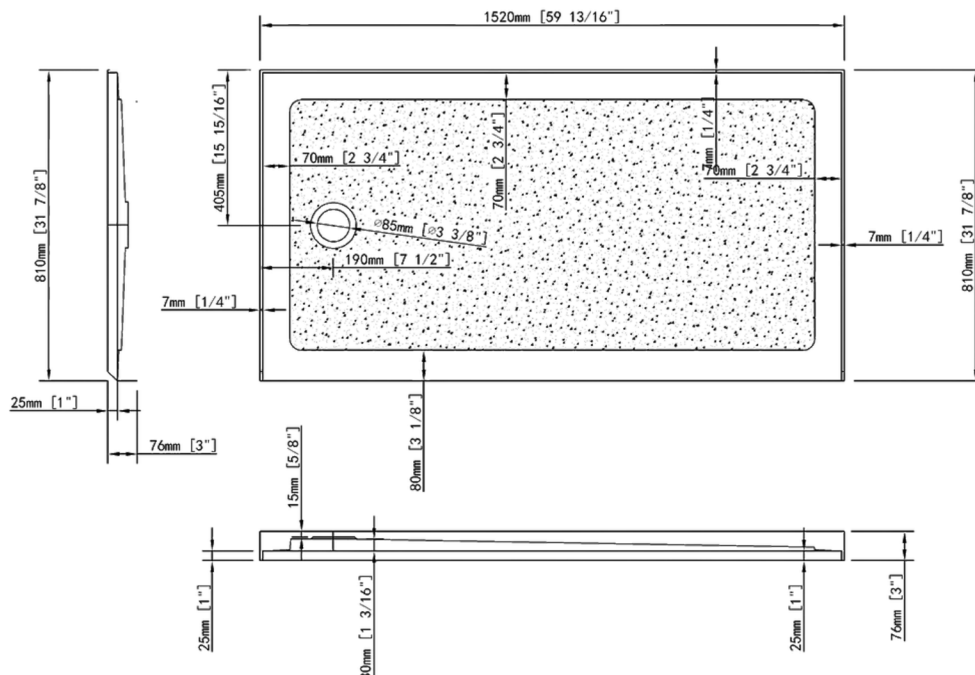

CONDRIS-SHOWERTRAY-6032-L

60" X 32" Shower Tray
GLOSSY WHITE

CONDRIS

SPECIFICATIONS

SHAPE

- Rectangular

MATERIAL

- Acrylic

DRAIN HOLE

- Left

SIZE

- Length: 60" (1520mm), Width: 32" (810mm), Height: 3" (76mm)

WEIGHT

- Gross weight: 53 lbs. (24kg) Net weight: 46 lbs. (21kg)

DRAIN SET

- Drain is Not included

COMPLIANCE CERTIFICATIONS

Meets or Exceeds the Following Specifications:

- CSA B45.5-22/IAPMO Z124-2022
- cUPC

WARRANTY

• Most products or parts carry "Limited Warranties" against manufacturing defects as defined below. Please visit condrisbath.com for complete product and finish warranty.

For bulk purchase or check out other models
please contact: