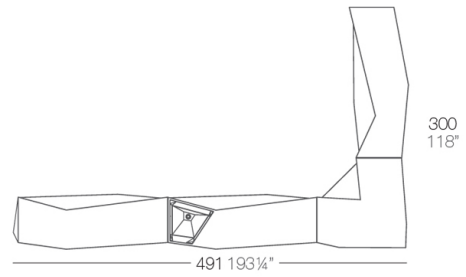

Info

Description

Made of polyethylene resin by rotational moulding. 100% Recyclable. Item suitable for indoor and outdoor use. Available in different finishes.

Weight: 54.09 Kg

Combinations

2 X 54113
1 X 54114
3 X 54112
1 X 54111