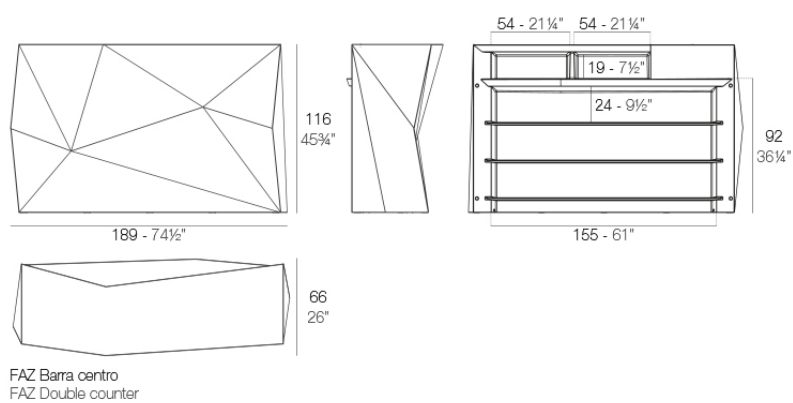

Products / Counters / Faz Double Bar

Faz double bar

by Ramón Esteve

Faz is a modular collection of outdoor furniture and planters designed by Ramón Esteve for Vondom. He is the architect of harmony, serenity, timelessness and universality, and he has created mineral and emphatic shapes that make Faz a design that contextualizes with homes and installations. An ambience, encircling as a result of the blissful combination of the material and lighting, so that the sole sensation would be its fusion.

Info

Description

Made of polyethylene resin by rotational moulding. 100% Recyclable. Item suitable for indoor and outdoor use. Available in different finishes.

Weight: 54.09 Kg

Combinations

2 X 54113
1 X 54114
3 X 54112
1 X 54111