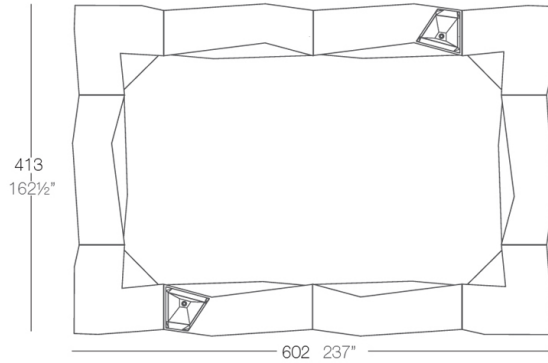

4 X 54113
2 X 54114
4 X 54112