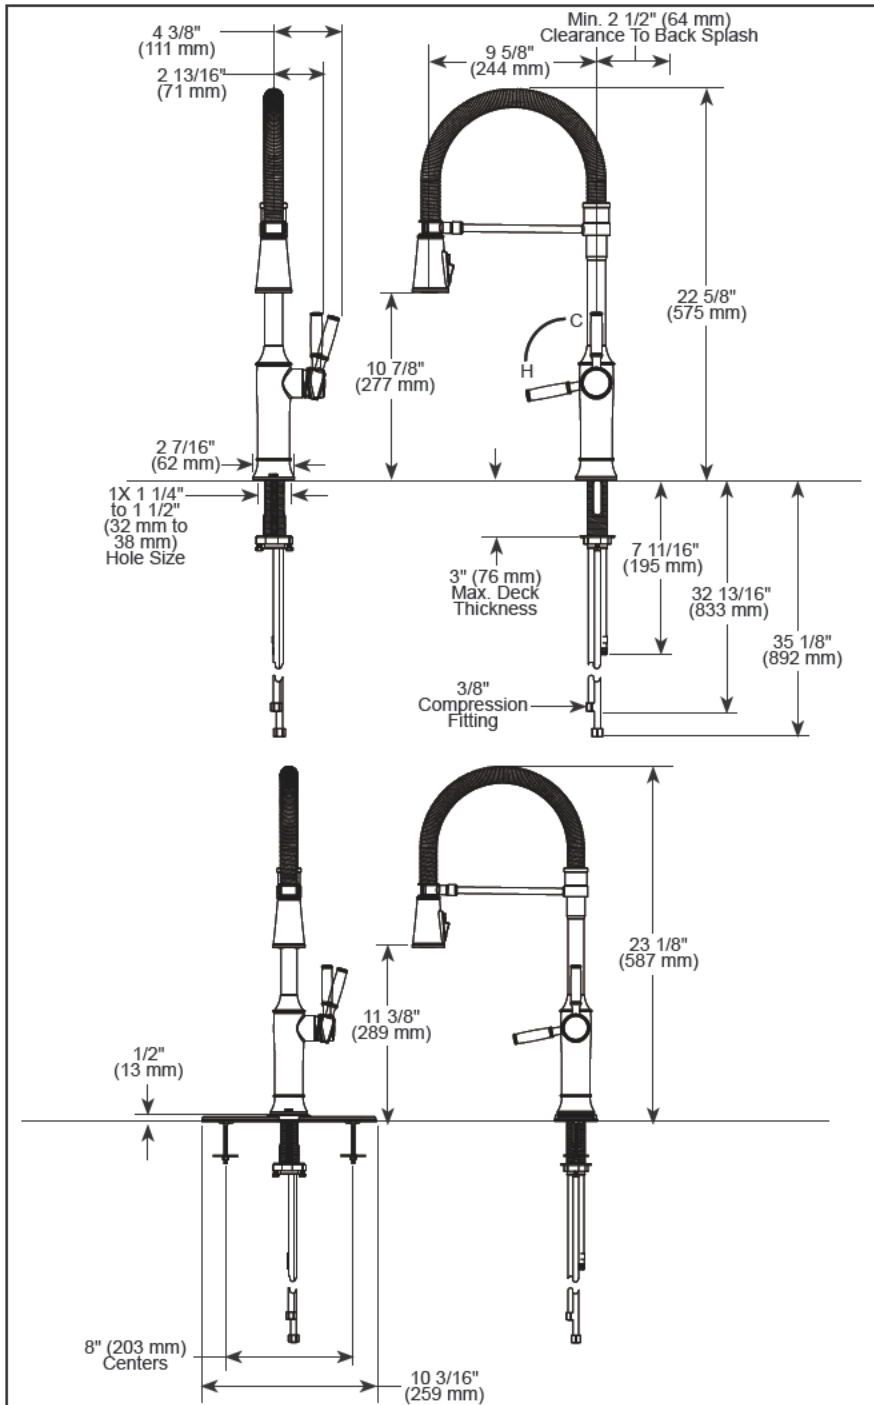

STANDARD SPECIFICATIONS:

- Max flow rate 1.8 gpm @ 60 psi, 6.8 L/min @ 414 kPa
- One or three hole mount (escutcheon not included, order separately)
- Diamond coated ceramic cartridge
- 3/8" O.D. straight, staggered PEX supply lines
- Spout rotates 360°
- Three-function wand; Aerated stream, spray or ProClean™ spray
- Dual integrated check valves

COMPLIES WITH:

- ASME A112.18.1 / CSA B125.1
- ICC/ANSI A117.1 - Valve control only

▲ Designate proper finish suffix

Delta Faucet Company reserves the right (1) to make changes in specifications and materials, and (2) to change or discontinue models, both without notice or obligation. Dimensions are for reference only. See current full-line price book or www.deltafaucet.com for finish options and product availability.

DSP-K-9684-DST Rev. A

Delta Faucet Company

55 E. 111th Street, Carmel, IN 46280
350 South Edgeware Road, St. Thomas, ON N5P 4L1
© 2025 Delta Faucet Company