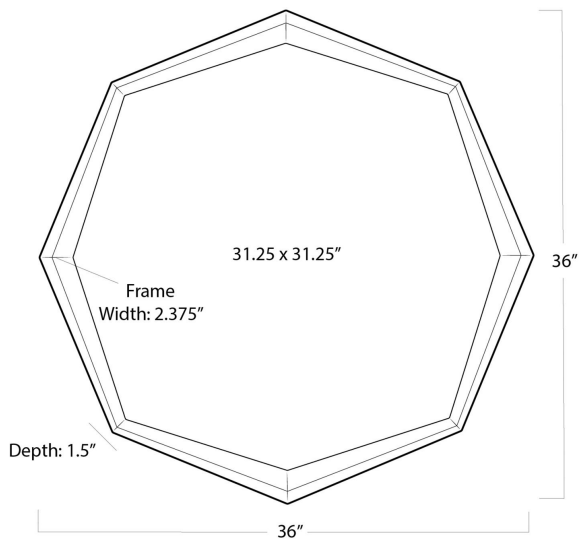

REGINA ANDREW

DETROIT

SPECIFICATION SHEET

Hadley Mirror
21-1104

| | |
|-------------------------|---------------|
| HEIGHT | 36 |
| WIDTH | 36 |
| DEPTH | 1.5 |
| INNER MIRROR DIM | 31.25 x 31.25 |
| FRAME WIDTH | 2.375 |
| NOTES | N/A |
| FREIGHT ONLY | No |