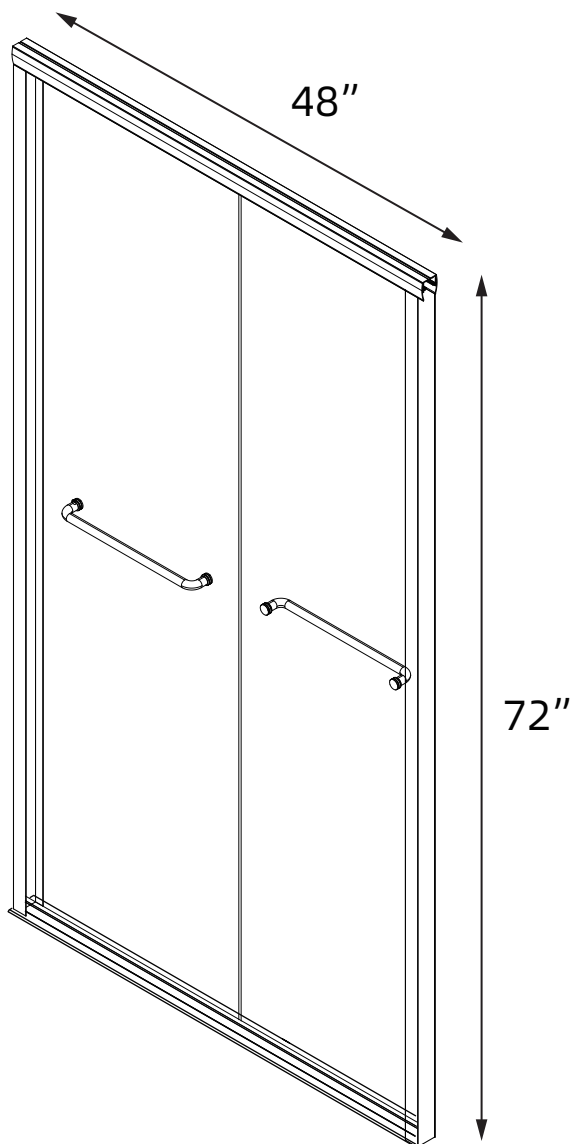

SIZE DETAILS

SHOWER DOOR

626-679-3588
service@getprohome.com
www.getprohome.com
162 Atlantic St, Pomona, CA 91768

PRODUCT
INSTRUCTION
VIDEO

SIZE DETAILS

SHOWER DOOR

KINDLY ATTENTION: To ensure a perfect installation, please measure the actual shower door size for the opening and mark the enclosure accordingly. Do not prepare the opening until you have received the shower door. Because the shower door dimensions may vary by up to 1 1/4 inch due to the manufacturing process.