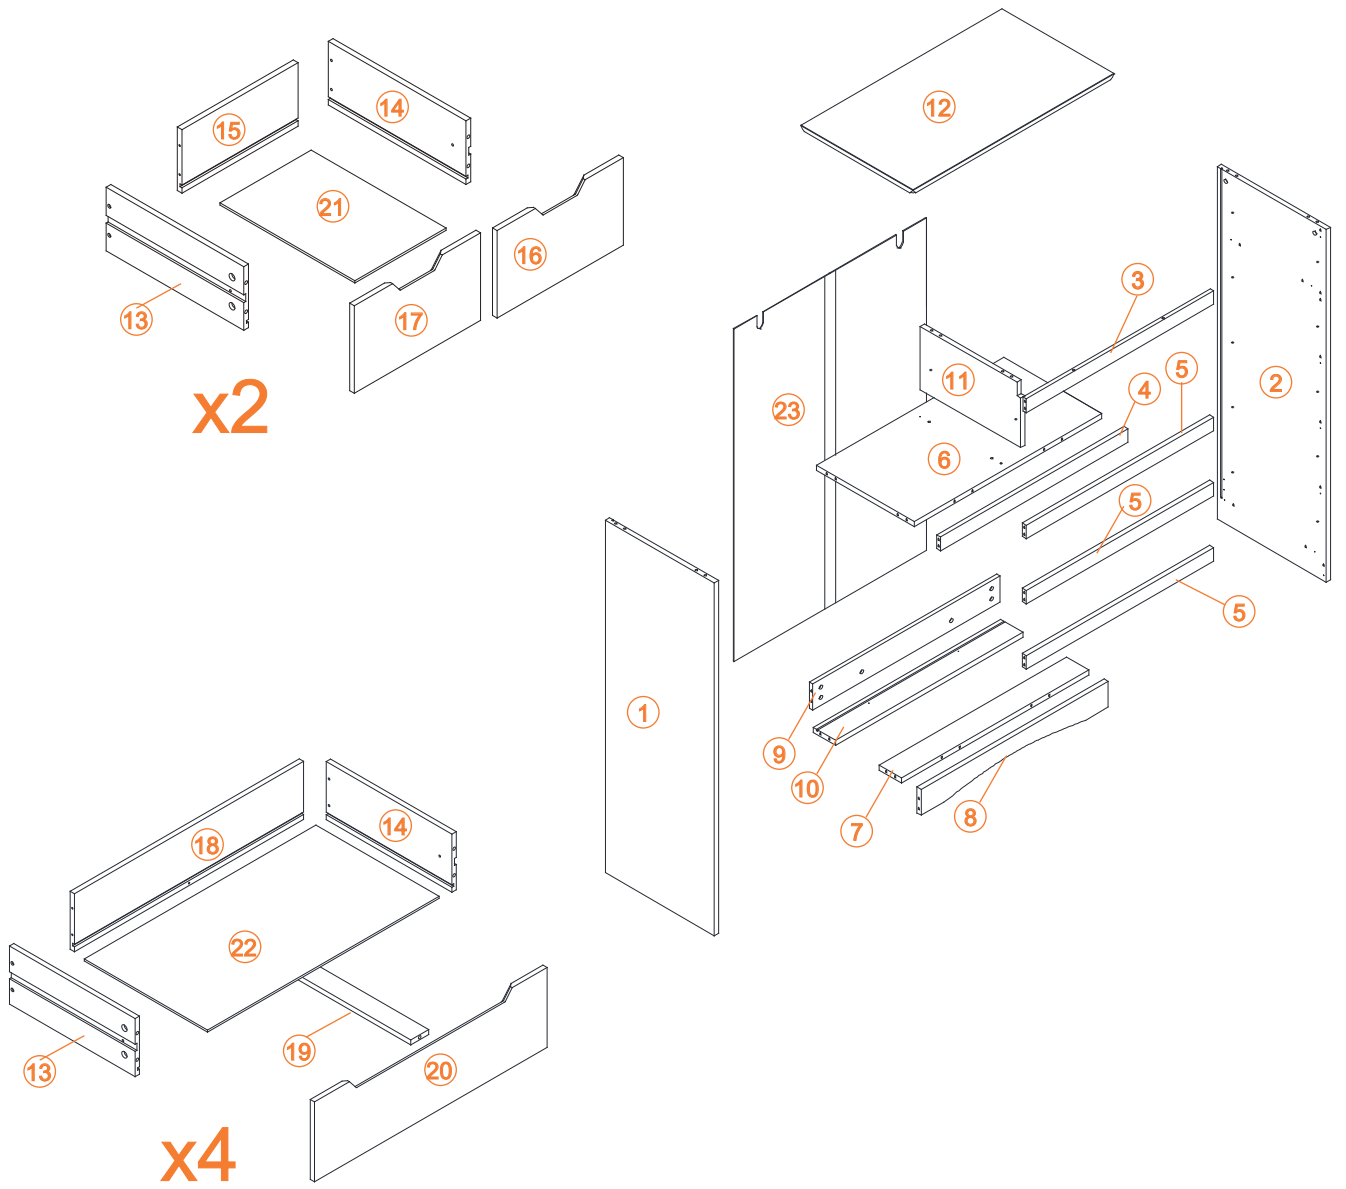

## Drawer Cabinet

\* Upon receiving your email, we'll respond within **48** working hours.

**A x64+3**

6\*35mm

**B x64+3**

15\*10mm

**C x34+3**

8\*30mm

**D x24+2**

3\*12mm

**E x8**

3\*14mm

**F x32+2**

4\*30mm

**G x12+1**

4\*8mm