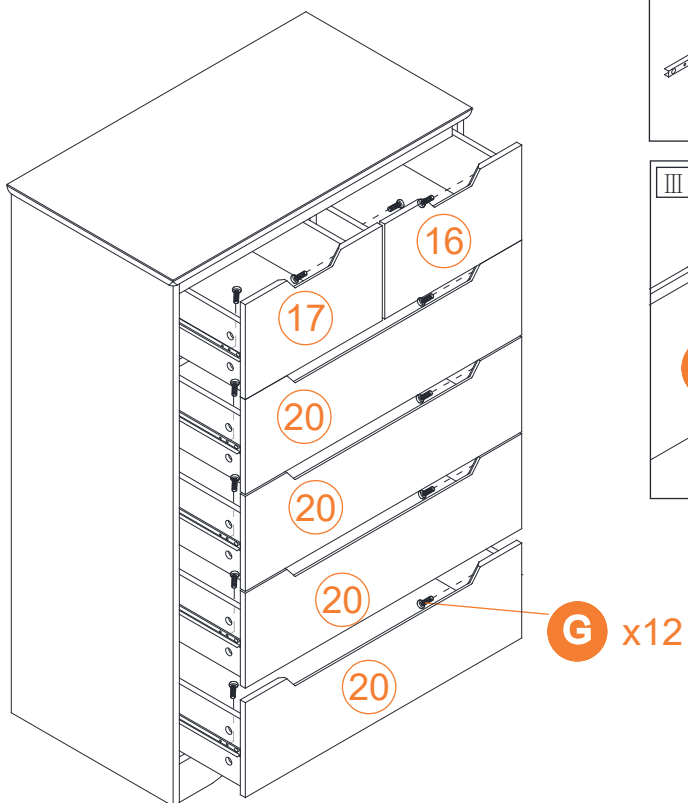

x4

25

x4

26

27

**Tips**

- This product is for indoor use only. The seller does not assume any responsibility and liability for damages caused by the following aspects:
  1. The product is used for a purpose other than its intended use and/or is changed/modified from the original one.
  2. The product is not installed/used properly under the guidelines of the instructions.
- If there are missing and/or defective part(s) after receiving the product, please stop assembling and contact us for help in time.
- Please assemble the product on a spacious place. But please do not place the unpackaged product on the ground directly, or stand/sit on the parts of this product to avoid cracking or deforming of the board. In addition, it is highly recommended that you wear gloves to avoid being cut by the edges of the product during installation.
- It is recommended that you refer to the schematic diagram to make the whole installation process easier when assembly. Align all the screws to the corresponding pre-drilled holes first, and then tighten the screws one by one after all the parts are in the correct position.
- Do not expose the product to direct sunlight or rain and/or place it in a damp place. Failure to do so may accelerate deformation, discoloration, or cause cracks. Please do not touch sharp objects or corrosive chemicals, which may damage the surface of the item.
- Please clean with a damp cloth for daily maintenance, then dry immediately.