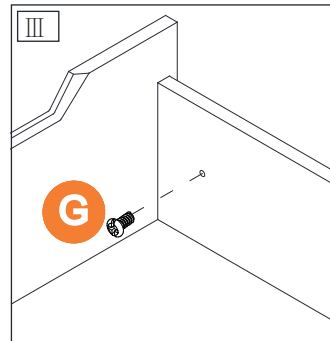

x4

25

x4

26

27

**Tips**

- This product is for indoor use only. The seller does not assume any responsibility and liability for damages caused by the following aspects:
  1. The product is used for a purpose other than its intended use and/or is changed/modified from the original one.
  2. The product is not installed/used properly under the guidelines of the instructions.
- If there are missing and/or defective part(s) after receiving the product, please stop assembling and contact us for help in time.
- Please assemble the product on a spacious place. But please do not place the unpackaged product on the ground directly, or stand/sit on the parts of this product to avoid cracking or deforming of the board. In addition, it is highly recommended that you wear gloves to avoid being cut by the edges of the product during installation.
- It is recommended that you refer to the schematic diagram to make the whole installation process easier when assembly. Align all the screws to the corresponding pre-drilled holes first, and then tighten the screws one by one after all the parts are in the correct position.
- Do not expose the product to direct sunlight or rain and/or place it in a damp place. Failure to do so may accelerate deformation, discoloration, or cause cracks. Please do not touch sharp objects or corrosive chemicals, which may damage the surface of the item.
- Please clean with a damp cloth for daily maintenance, then dry immediately.