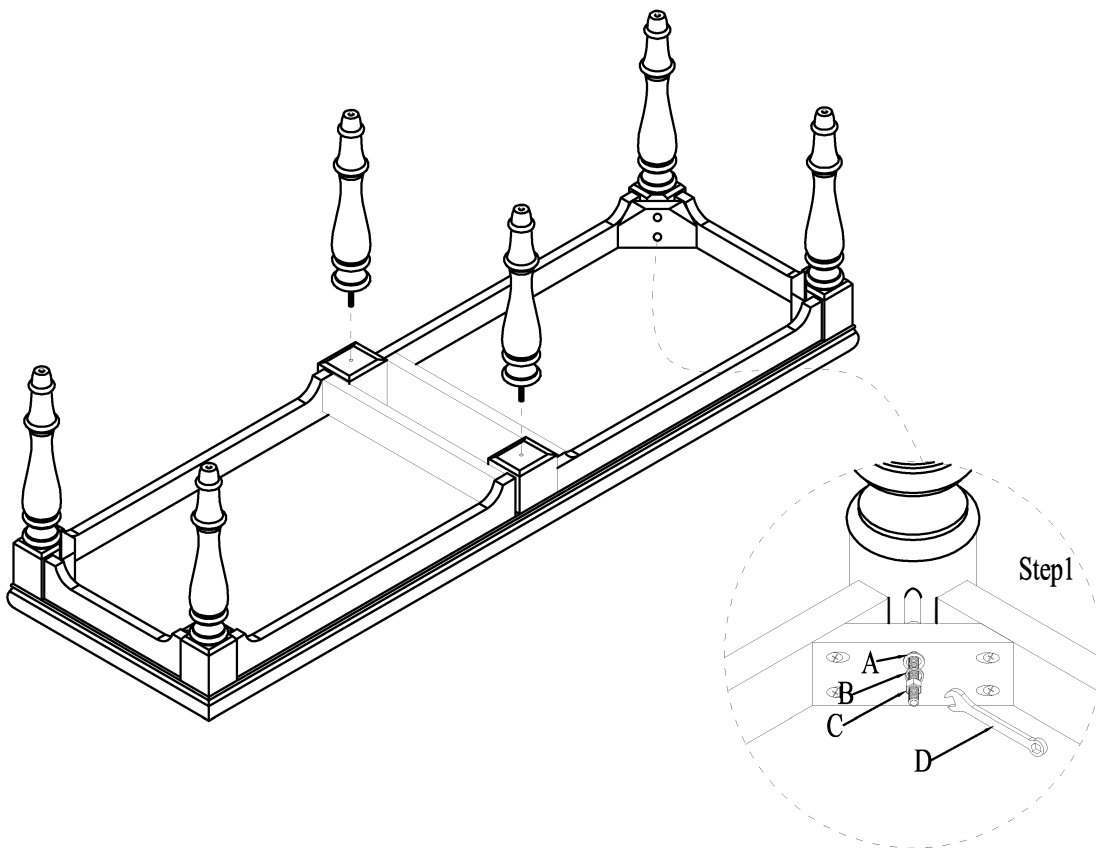

## ASSEMBLY INSTRUCTION

### 75-068 BELMONT DINING BENCH

NO.	PART DESCRIPTION	QTY
A	Flat washer 5/16"*19	8pcs
B	Lock washer 5/16"	8pcs
C	Nut 5/16"	8pcs
D	Wrench (12mm)	1pcs