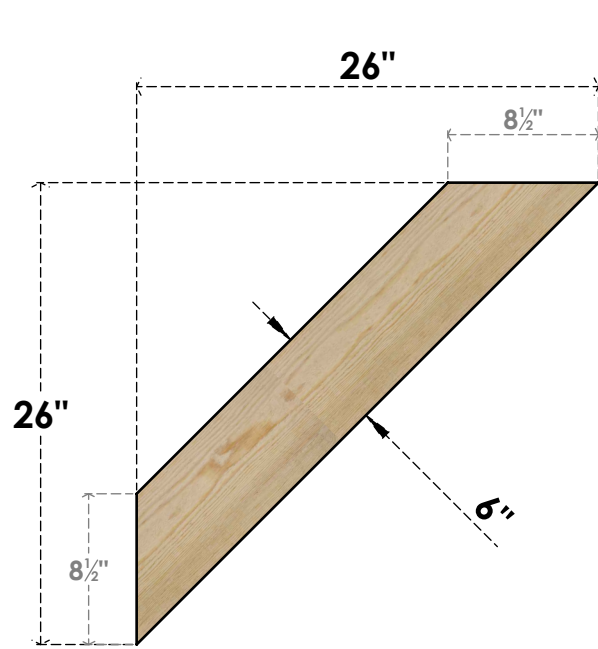

BRC06X26X26TRA00RDF

6"W X 26"D X 26"H TRADITIONAL ROUGH SAWN BRACE, DOUGLAS FIR

SIDE

FRONT

EKENA MILLWORK
2300 WEST MAIN ST.
CLARKSVILLE, TX 75426
TOLL FREE: 866-607-0453
WWW.EKENAMILLWORK.COM

NOTES

1. INSTALLATION TO BE COMPLETED IN ACCORDANCE WITH MANUFACTURER'S SPECIFICATIONS.
2. DRAWING MAY NOT BE TO SCALE
3. THIS DRAWING IS INTENDED FOR DESIGN AND PLANNING PURPOSES ONLY.
4. ALL INFORMATION CONTAINED HEREIN WAS CURRENT AT THE TIME OF DEVELOPMENT BUT MUST BE REVIEWED AND APPROVED BY THE PRODUCT MANUFACTURER TO BE CONSIDERED ACCURATE.
5. PRODUCTS ARE NOT KILN DRIED. THIS ITEM IS UNIQUE AND WILL CONTAIN THE NATURAL VARIATIONS THAT THE WOOD SPECIES OFFERS. THIS MAY RESULT IN VARIATIONS UP TO 1/4"