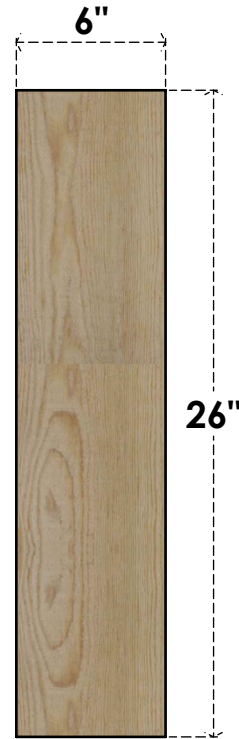

BRC06X26X26TRA00RDF

6"W X 26"D X 26"H TRADITIONAL ROUGH SAWN BRACE, DOUGLAS FIR

SIDE

FRONT

EKENA MILLWORK
2300 WEST MAIN ST.
CLARKSVILLE, TX 75426
TOLL FREE: 866-607-0453
WWW.EKENAMILLWORK.COM

NOTES

1. INSTALLATION TO BE COMPLETED IN ACCORDANCE WITH MANUFACTURER'S SPECIFICATIONS.
2. DRAWING MAY NOT BE TO SCALE
3. THIS DRAWING IS INTENDED FOR DESIGN AND PLANNING PURPOSES ONLY.
4. ALL INFORMATION CONTAINED HEREIN WAS CURRENT AT THE TIME OF DEVELOPMENT BUT MUST BE REVIEWED AND APPROVED BY THE PRODUCT MANUFACTURER TO BE CONSIDERED ACCURATE.
5. PRODUCTS ARE NOT KILN DRIED. THIS ITEM IS UNIQUE AND WILL CONTAIN THE NATURAL VARIATIONS THAT THE WOOD SPECIES OFFERS. THIS MAY RESULT IN VARIATIONS UP TO 1/4"