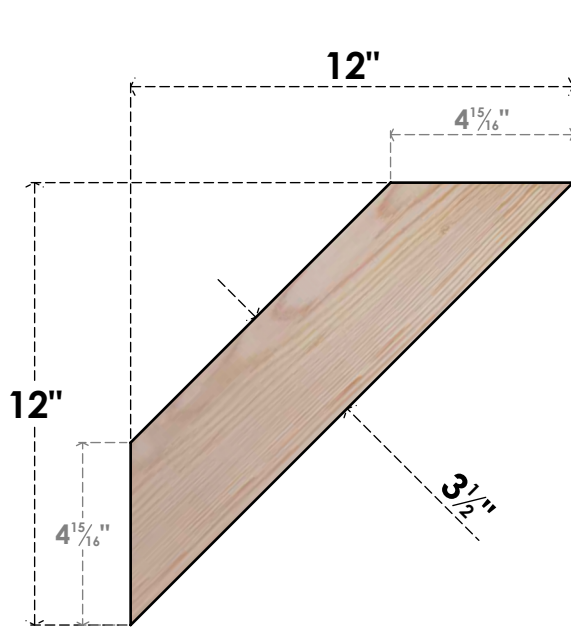

BRC04X12X12TRA00SDF

3 1/2"W X 12"D X 12"H TRADITIONAL SMOOTH BRACE, DOUGLAS FIR

SIDE

FRONT

EKENA MILLWORK
 2300 WEST MAIN ST.
 CLARKSVILLE, TX 75426
 TOLL FREE: 866-607-0453
 WWW.EKENAMILLWORK.COM

NOTES

1. INSTALLATION TO BE COMPLETED IN ACCORDANCE WITH MANUFACTURER'S SPECIFICATIONS.
2. DRAWING MAY NOT BE TO SCALE
3. THIS DRAWING IS INTENDED FOR DESIGN AND PLANNING PURPOSES ONLY.
4. ALL INFORMATION CONTAINED HEREIN WAS CURRENT AT THE TIME OF DEVELOPMENT BUT MUST BE REVIEWED AND APPROVED BY THE PRODUCT MANUFACTURER TO BE CONSIDERED ACCURATE.
5. PRODUCTS ARE NOT KILN DRIED. THIS ITEM IS UNIQUE AND WILL CONTAIN THE NATURAL VARIATIONS THAT THE WOOD SPECIES OFFERS. THIS MAY RESULT IN VARIATIONS UP TO 1/4"