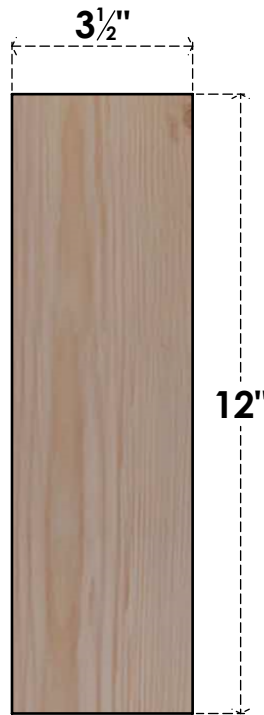

BRC04X12X12TRA00SDF

3 1/2"W X 12"D X 12"H TRADITIONAL SMOOTH BRACE, DOUGLAS FIR

SIDE

FRONT

EKENA MILLWORK
 2300 WEST MAIN ST.
 CLARKSVILLE, TX 75426
 TOLL FREE: 866-607-0453
 WWW.EKENAMILLWORK.COM

NOTES

1. INSTALLATION TO BE COMPLETED IN ACCORDANCE WITH MANUFACTURER'S SPECIFICATIONS.
2. DRAWING MAY NOT BE TO SCALE
3. THIS DRAWING IS INTENDED FOR DESIGN AND PLANNING PURPOSES ONLY.
4. ALL INFORMATION CONTAINED HEREIN WAS CURRENT AT THE TIME OF DEVELOPMENT BUT MUST BE REVIEWED AND APPROVED BY THE PRODUCT MANUFACTURER TO BE CONSIDERED ACCURATE.
5. PRODUCTS ARE NOT KILN DRIED. THIS ITEM IS UNIQUE AND WILL CONTAIN THE NATURAL VARIATIONS THAT THE WOOD SPECIES OFFERS. THIS MAY RESULT IN VARIATIONS UP TO 1/4"