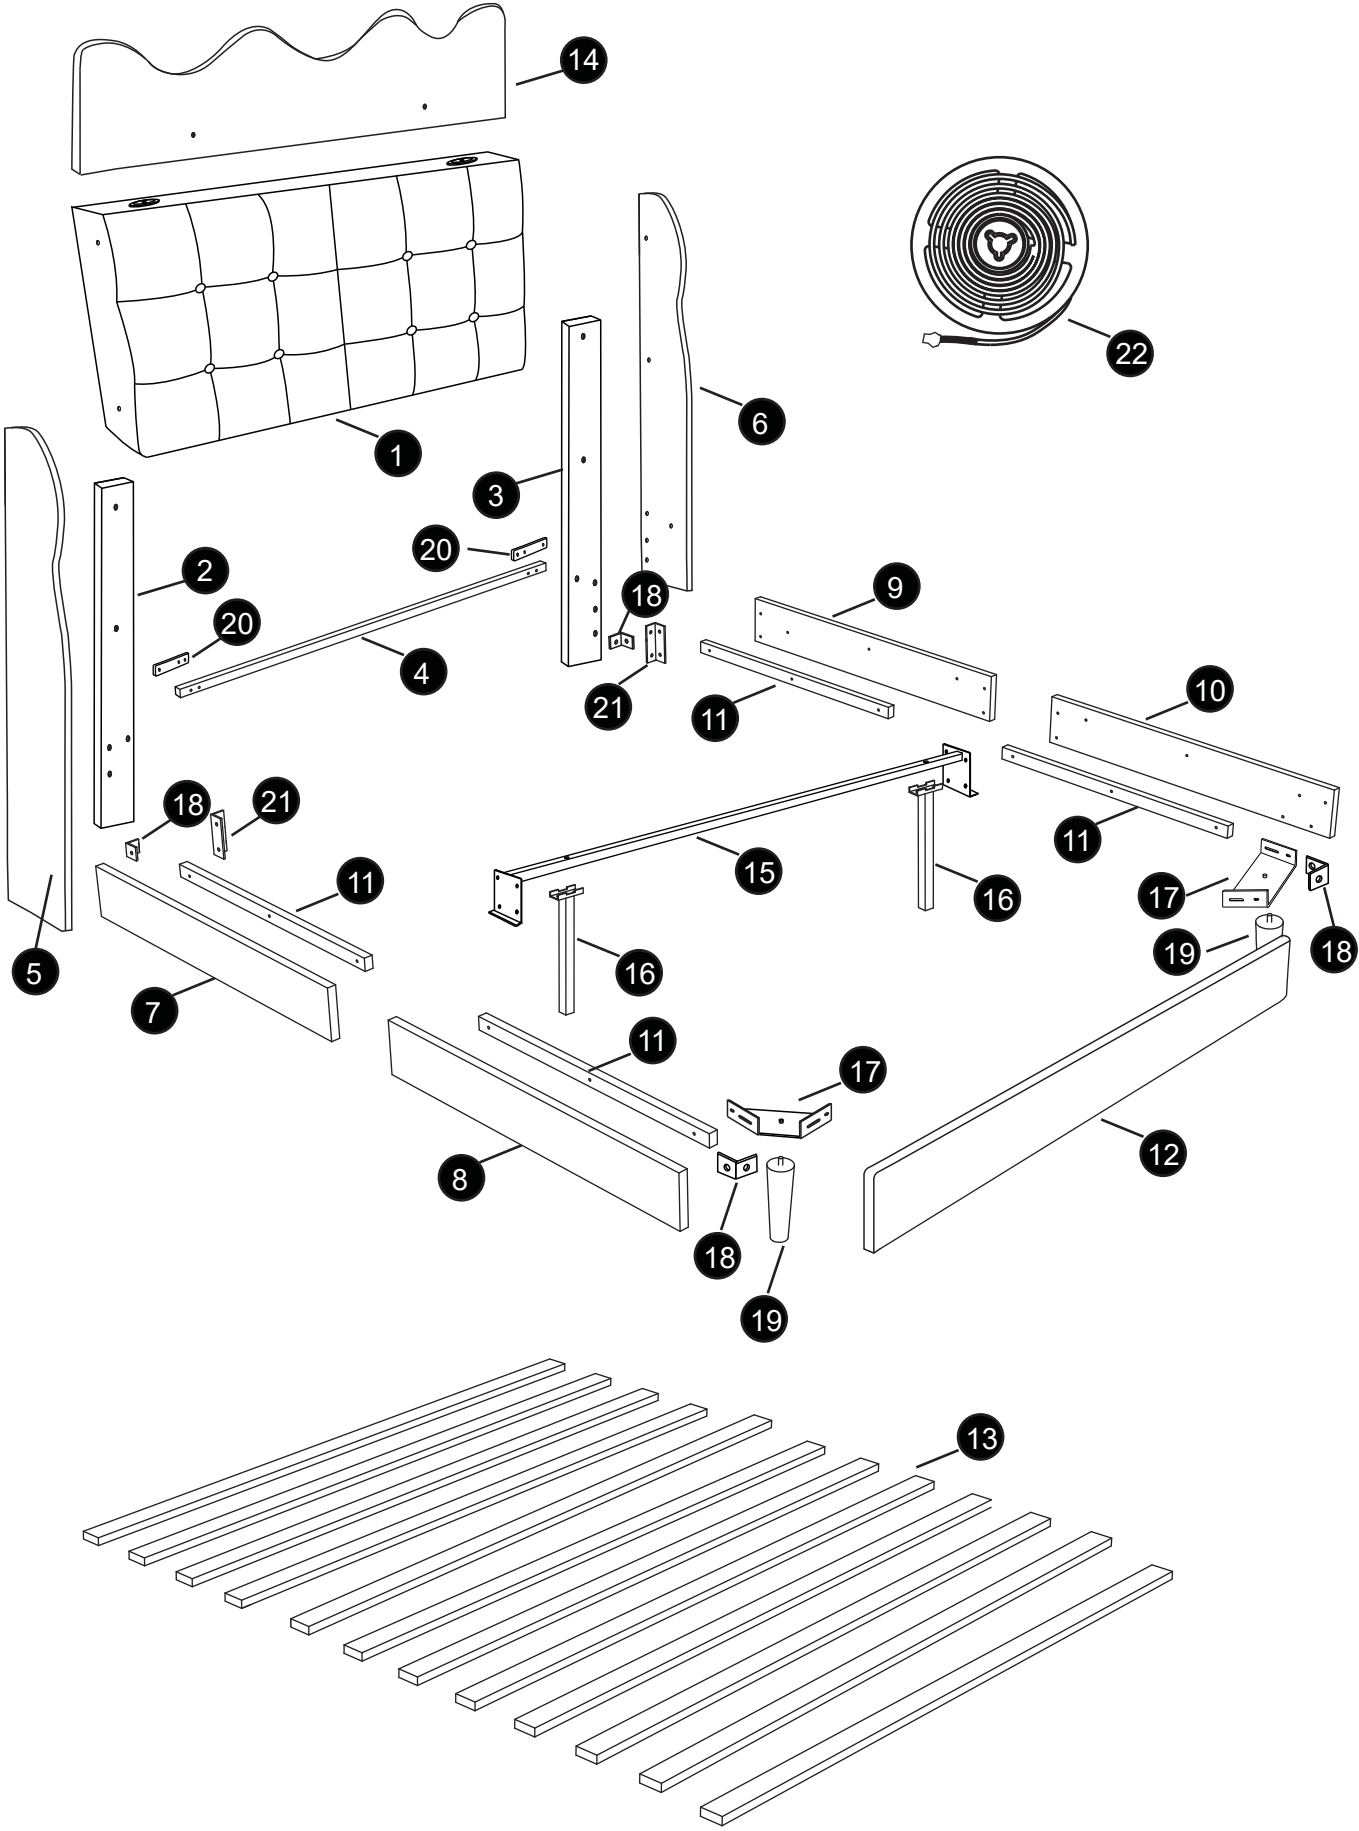

ASSEMBLY INSTRUCTIONS INSTRUCTIONS DE MONTAGE

TWIN BED
LIT À DEUX PLACES

N709P182126

PAGE 1 OF 12

PAGE 1 DE 12

ASSEMBLY INSTRUCTIONS

INSTRUCTIONS DE MONTAGE

ASSEMBLY INSTRUCTIONS INSTRUCTIONS DE MONTAGE

Parts List Liste des pieces

N709P182126

1 x1 	2 x1 	3 x1 	4 x1 
5 x1 	6 x1 	7 x1 	8 x1 
9 x1 	10 x1 	11 x4 	12 x1 
13 x12 	14 x1 	15 x1 	16 x2 
17 x2 	18 x4 	19 x2 	20 x2 
21 x2 	22 x1 		

ASSEMBLY INSTRUCTIONS

INSTRUCTIONS DE MONTAGE

Parts List
Liste des pieces

N709P182126

A: x14

M8*40mm

B: x4

M8*25mm

C: x38

M8*20mm

D: x1

Allen Key M8
Clé Allen M8

E: x4

M8*50mm

F: x2

M8*30mm

ASSEMBLY INSTRUCTIONS INSTRUCTIONS DE MONTAGE