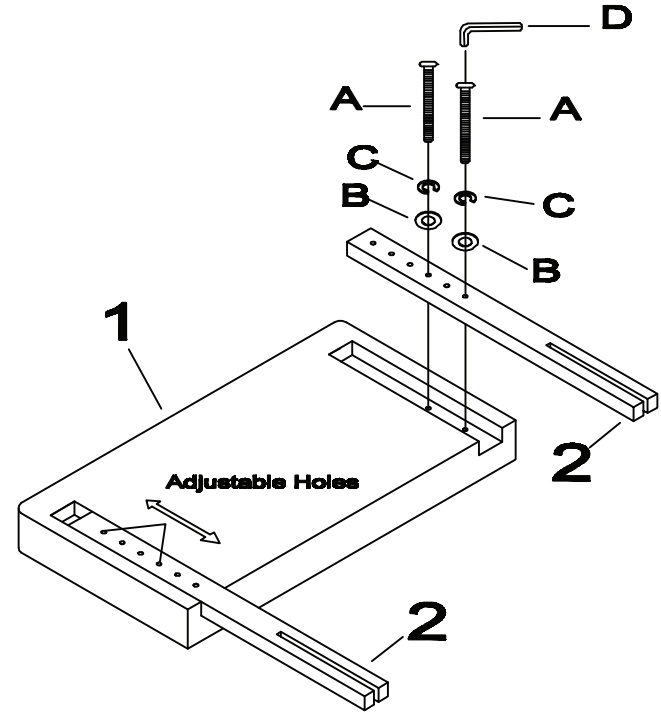

PARTS

(1)

(2)

1 HEADBOARD

1 PC

2 FOOT

2 PCS

HARDWARE

A Ø5/16" X 50mm BOLT 8 PCS

B Ø5/16" X 20mm WASHER 4 PCS

C Ø5/16" SPRING WASHER 12 PCS

D 5mm ALLEN KEY 1 PC

PLEASE CHECK THAT YOU HAVE ALL THE PARTS LISTED BEFORE YOU START ASSEMBLING. IF YOU DO FIND THAT SOMETHING IS MISSING, DO NOT CONTINUE ASSEMBLY. PLEASE CONTACT YOUR SUPPLIER IMMEDIATELY.

USE OF POWER TOOLS TO ASSEMBLE THIS PRODUCT WILL INVALIDATE ANY CLAIM AND MAY DAMAGE THIS PRODUCT MAKING IT UNSAFE.

1

2