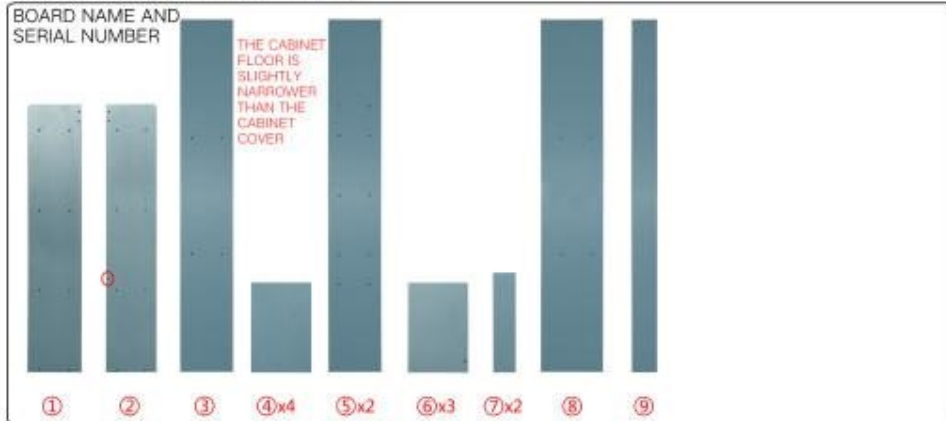

140CM INSTALLATION DRAWING

REMINDER: TIGHTEN SEVEN POINTS WHEN INSTALLING THE SCREWS. TIGHTEN AFTER ALL IS COMPLETED!

INSTALLATION STEPS

STEP 1: WHOLE PART INSTALLATION