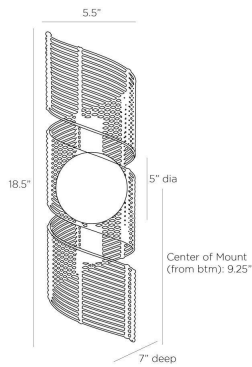

## TAMARA SCONCE

DWS02  
H: 18.5 IN, W: 5.5 IN, D: 7 IN,  
Dark Gray Stained

The Tamara sconce adds a layer of texture and movement, while providing soft illumination. Crafted in a spiraling ribbon of dark gray-stained buri midrib, the wall light offers an organic modern twist. The sconce is fitted with candle holder that holds a clear tubular bulb on each end, directing light above and below. Finish will vary.

### DIMENSIONS

Backplate	D: 1 IN, Dia: 5.00 IN
Mount	Dia: 4.50 IN
Center Of Mount From Btm Height	9.25 in

### SHIPPING

Product Weight	2 lbs
Gross Weight 1	2 lbs
Shipping Box 1	H: 8.1 IN, L: 7 IN, W: 20 IN