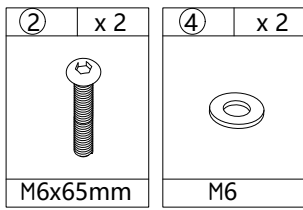

Exploded Diagram

Be sure to check all packing material carefully for small parts, which may have come loose inside the carton during shipment.

PARTS LIST

<p>A x1</p>  <p>Seat</p>	<p>B x1</p>  <p>Back</p>	<p>C x1</p>  <p>Left Armrest</p>	<p>D x1</p>  <p>Right Armrest</p>
<p>E x1</p>  <p>Cross Bar</p>	<p>F x1</p>  <p>Mechanism</p>	<p>G x1</p>  <p>Gas Lift</p>	<p>H x1</p>  <p>Base Cap</p>
<p>I x5</p>  <p>Leg</p>	<p>J x1</p>  <p>Connector</p>	<p>K x5</p>  <p>Casters</p>	

HARDWARE LIST

<p>1 x2</p>  <p>Blot M6*50mm</p>	<p>2 x2</p>  <p>Blot M6*65mm</p>	<p>3 x15</p>  <p>Blot M6*25mm</p>	<p>4 x6</p>  <p>Flat Washer</p>
<p>5 x1</p>  <p>Allen Key 4#</p>			

SPARE LIST

<p>1 x1</p>  <p>Blot M6*50mm</p>	<p>2 x1</p>  <p>Blot M6*65mm</p>	<p>3 x1</p>  <p>Blot M6*25mm</p>	<p>4 x1</p>  <p>Flat Washer</p>
---	---	--	--

ASSEMBLY INSTRUCTION

STEP 1

STEP 2

③	x 5	⑤	x 1
			
M6x25mm		4#	

STEP 3

STEP 4

STEP 5

Note :
Fully tighten the bolts in sequence
after all bolts proper connected.

STEP 6

STEP 7

Note :
Fully tighten the bolts in sequence
after all bolts proper connected.

③	x 6	⑤	x 1
			
M6x25mm		4#	

STEP 8

①	x 2	⑤	x 1
			
M6x50mm		4#	

STEP 9

③	x 4	④	x 4
			
M6x25mm		M6	