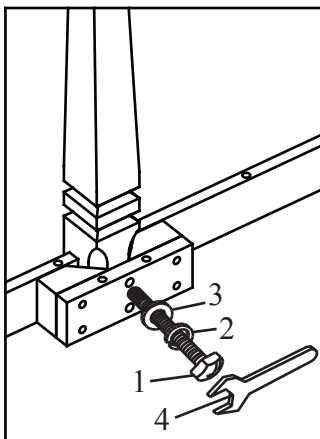

BEA-PW-6-31-T/B

Assembly Instruction

SOLID TOP DOUBLE B'FLY EXT DINING LEG TABLE

NO	Parts List		Q'TY
A		Table Top	1 pce
B		Side Leg	4 pcs
C		Center Leg	2 pcs

NO	Hardware List		Q'TY
1		Hex Bolt 5/16"x2"	12 pcs
2		Lock Washer 5/16"	12 pcs
3		Flat Washer 5/16"	12 pcs
4		Wrench 12.8mm	1 pce

STEP 1

Important Note

Need 2 adult to flip over the assembled table. Do not lean any weight on table leg during the flipping process.