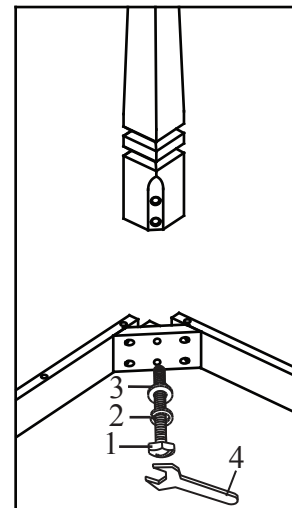

BEA-PW-6-31-T/B

Assembly Instruction

SOLID TOP DOUBLE B'FLY EXT DINING LEG TABLE

NO	Parts List		Q'TY
A		Table Top	1 pce
B		Side Leg	4 pcs
C		Center Leg	2 pcs

NO	Hardware List		Q'TY
1		Hex Bolt 5/16"x2"	12 pcs
2		Lock Washer 5/16"	12 pcs
3		Flat Washer 5/16"	12 pcs
4		Wrench 12.8mm	1 pce

STEP 1

Important Note

Need 2 adult to flip over the assembled table. Do not lean any weight on table leg during the flipping process.