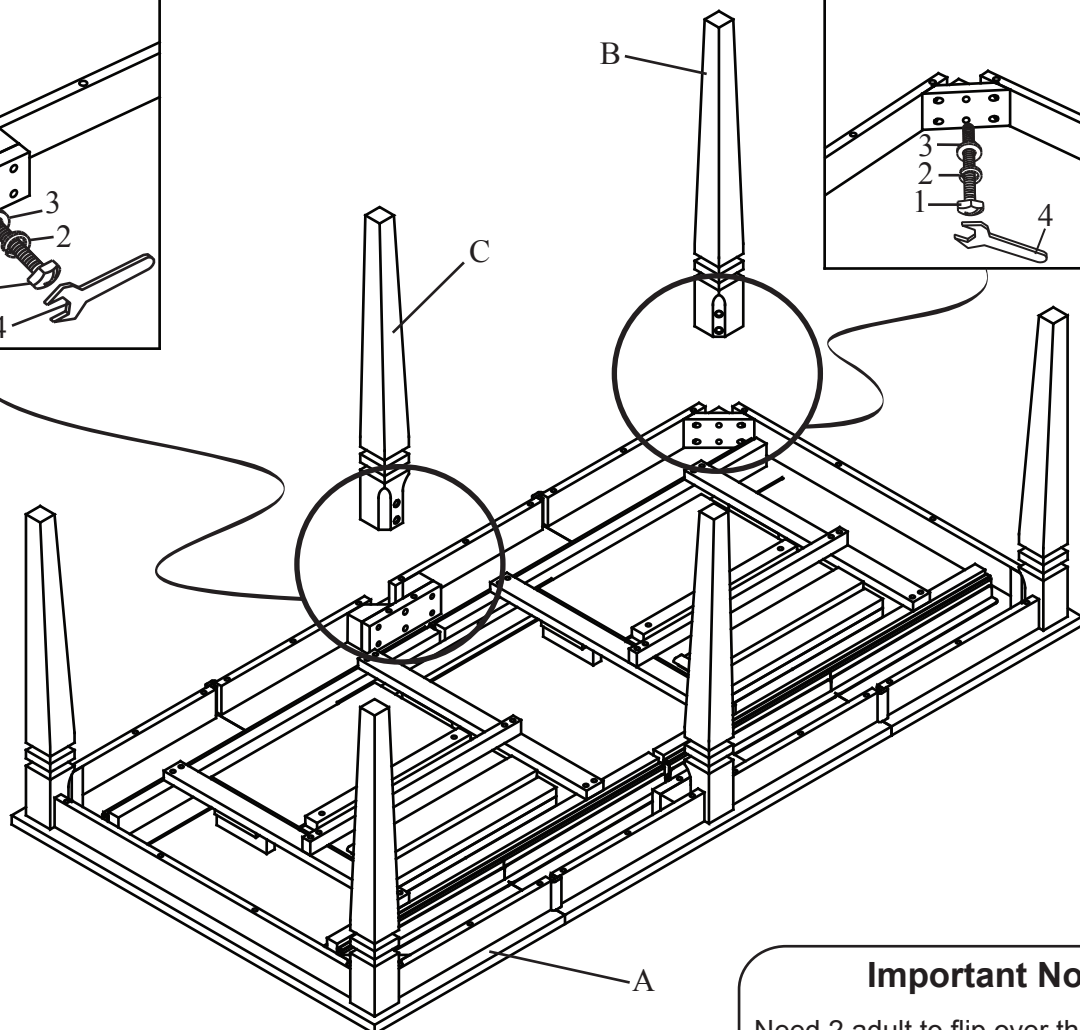

BEA-PW-6-31-T/B

Assembly Instruction

SOLID TOP DOUBLE B'FLY EXT DINING LEG TABLE

NO	Parts List		Q'TY
A		Table Top	1 pce
B		Side Leg	4 pcs
C		Center Leg	2 pcs

NO	Hardware List		Q'TY
1		Hex Bolt 5/16"x2"	12 pcs
2		Lock Washer 5/16"	12 pcs
3		Flat Washer 5/16"	12 pcs
4		Wrench 12.8mm	1 pce

STEP 1

Important Note

Need 2 adult to flip over the assembled table. Do not lean any weight on table leg during the flipping process.