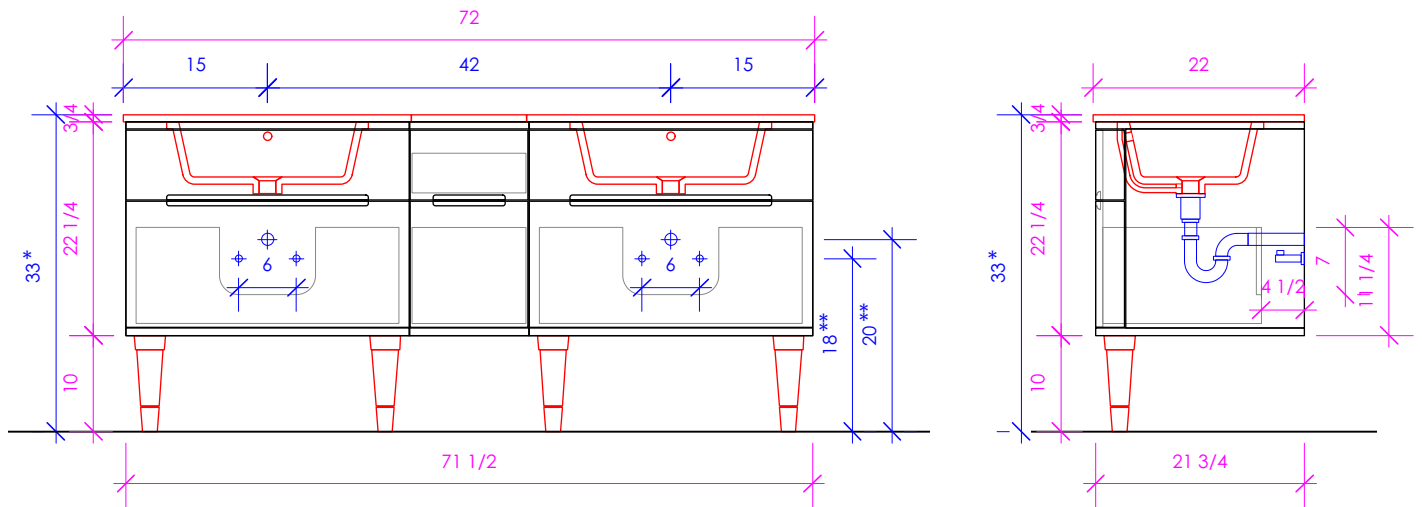

LACAVA

ELEGANZA

ELE-W-72

* Recommended installation height
** Recommended plumbing location

FEATURES:

- WALL MOUNT VANITY
- ROUNDED CORNERS
- FOUR DRAWERS WITH SELF-CLOSE GLIDES
- DRAWER BOXES STAINED TO REFLECT EXTERIOR FINISH
- ROUTED FINGERPULL OPENINGS
- USED WITH **ELE-72T** COUNTERTOP AND **H270** SINKS (SOLD SEPARATELY)
- WOOD LEGS **ELE-LEG** ADD ON AVAILABLE (SOLD SEPARATELY)
- MOUNTING: FRENCH CLEAT (INCLUDED)
(SEE FURNITURE MANUAL)
- PROUDLY HANDMADE IN THE USA
- MANUFACTURED WITH LOW VOC FINISHES AND WOOD FROM RENEWABLE FORESTS