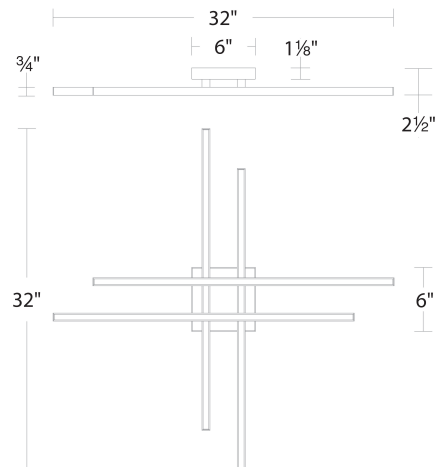

Color Temp & CRI	Watt	LED Lumens	Delivered Lumens	Finish
2700K/3000K/3500K 90	23W	1306	918	BK Black BN Brushed Nickel CH Chrome

DESCRIPTION

A ceiling mount or wall sconce of exaggerated proportions. Unparalleled.

REPLACEMENT PARTS

HDW-SY21-CE - Hardware Pack

FINISHES

Black Brushed Nickel Chrome

LINE DRAWING

FM-73132

Color Temp & CRI	Watt	LED Lumens	Delivered Lumens	Finish
2700K/3000K/3500K 90	35W	2006	1400	BK Black BN Brushed Nickel CH Chrome