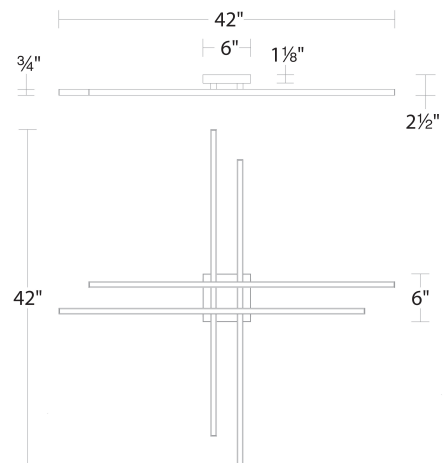

REPLACEMENT PARTS

HDW-SY21-CE - Hardware Pack

FINISHES

Black Brushed Nickel Chrome

LINE DRAWING

FM-73142