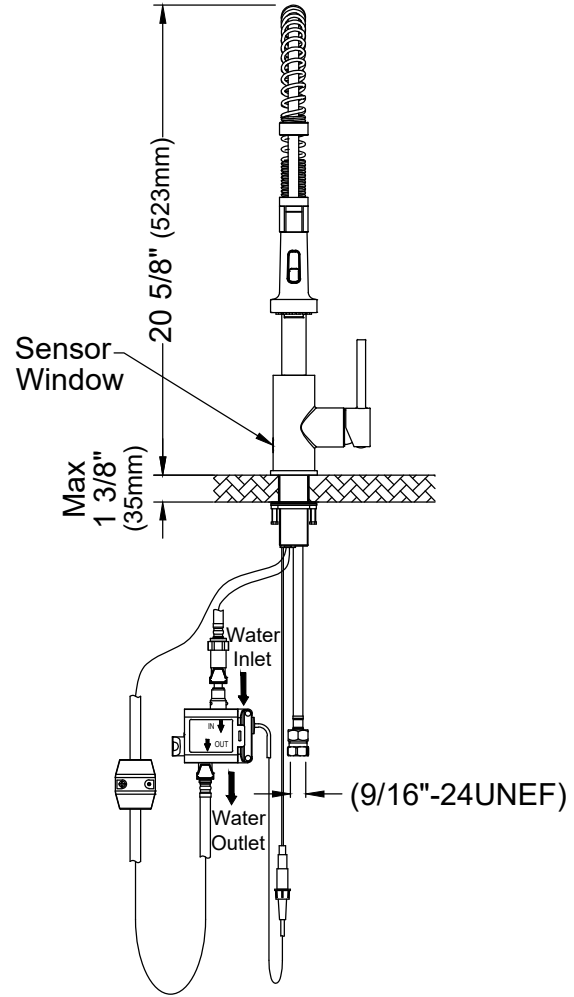

Finishes Available

MODEL	FINISH
KKF228C	Chrome
KKF228SS	Stainless Steel
KKF228MB	Matte Black
KKF228BG	Brushed Gold
KKF228GG	Gunmetal Grey