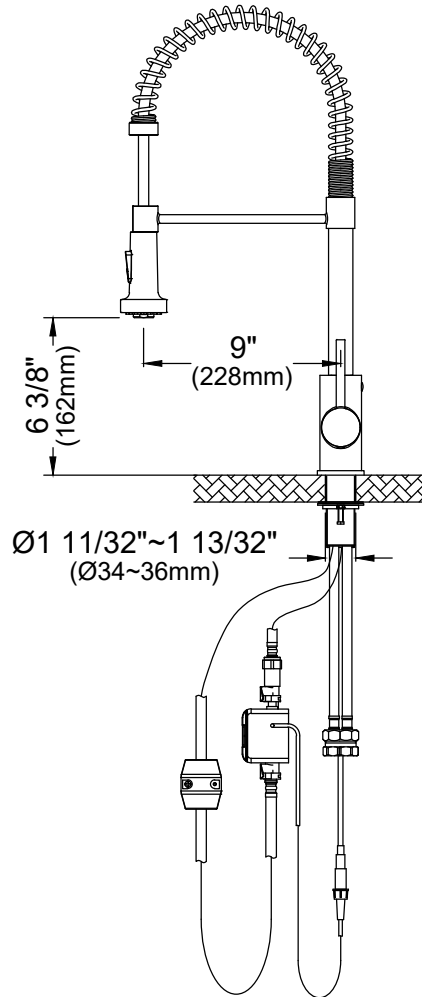

Finishes Available

MODEL	FINISH
KKF228C	Chrome
KKF228SS	Stainless Steel
KKF228MB	Matte Black
KKF228BG	Brushed Gold
KKF228GG	Gunmetal Grey