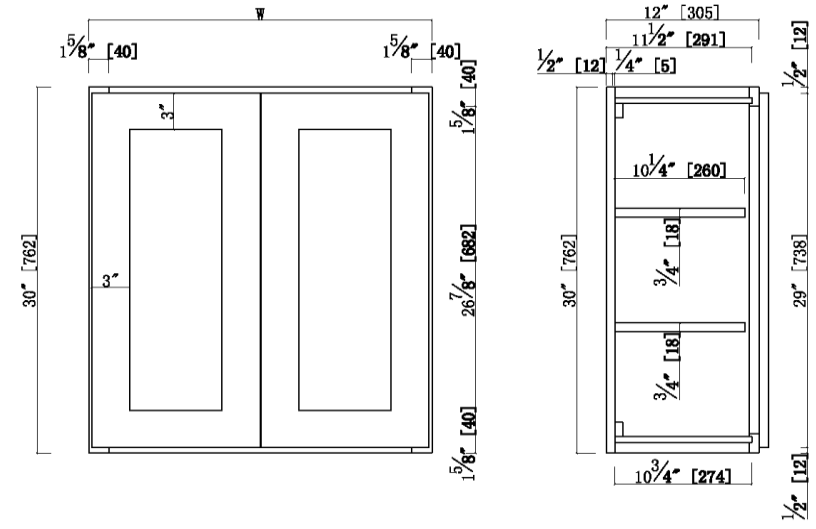

24"/27"/30"/33"/36" x 12" x 30" Two Door Wall Cabinet- Full Assembly

Specifications

- 3" Wide Shaker Door
- 3/4" Solid maple face frame, Fully overlay with 1/4" reveal
- MDF with wood veneer for door center for espresso finish
- 3/4" solid maple door frame for espresso finish
- 3/4" Premium HDF door for white finish
- Soft-closing hinge, 6 way adjustable
- 1/2" plywood with poplar veneer for side panels, bottom panels
- Metal Clips connectors, two adjustable shelf
- Full Assembly
- CARB P2 compliant

Dimensions

W3630	36"
W3330	33"
W3030	30"
W2730	27"
W2430	24"
Item Name	W

Warranty & Compliances

Warranty: Limited 1 year warranty
 California 93120: Compliant

Order Codes & Finishes/Colors

- Espresso Finish**
- 24" x 12" x 30"
 - 27" x 12" x 30"
 - 30" x 12" x 30"
 - 33" x 12" x 30"
 - 36" x 12" x 30"
- White Finish**
- 24" x 12" x 30"
 - 27" x 12" x 30"
 - 30" x 12" x 30"
 - 33" x 12" x 30"
 - 36" x 12" x 30"