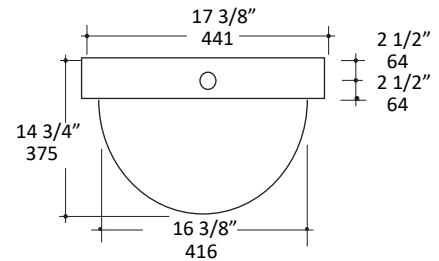

Features:

- Porcelain sink without overflow
- Mounting bolts are included
- Drain/trap included
- Recommended low-flow faucets with aerators to prevent splashing
- Glazed bottom
- It must be installed against a wall on the back