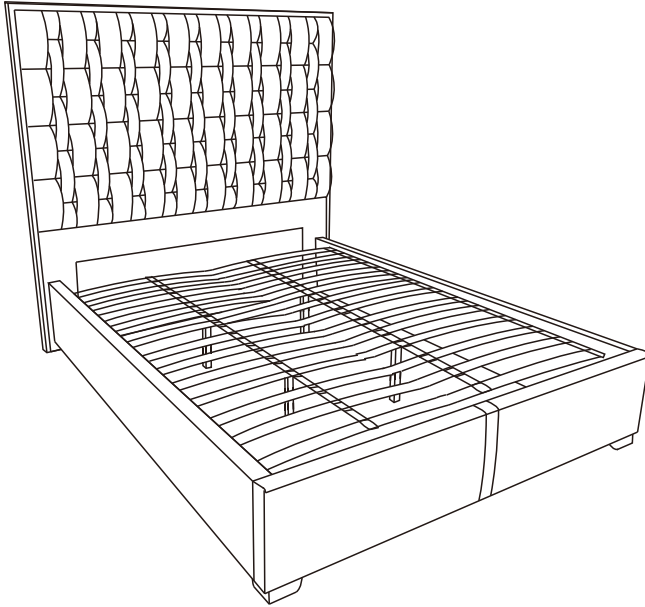

ASSEMBLY INSTRUCTIONS

NO.:CB-2584-KING

BOX-1

BOX-2

spare parts 1

A

Headboard

x1

E

Metal Leg Support

x4

B

Footboard

x1

F

Slat

x39

C

Side Rail

x2

G

Rails plastic slat

x26

H

Center plastic slat

x26

D

Center Support bar

x2

I

Bed foot

x2