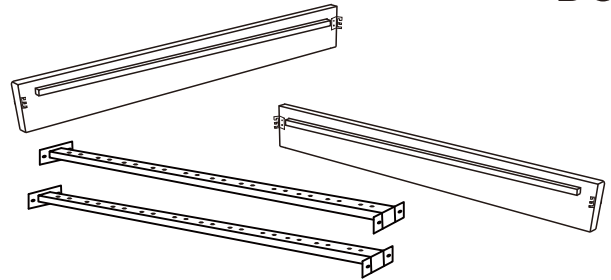

ASSEMBLY INSTRUCTIONS

NO.:CB-2584-KING

BOX-1

BOX-2

spare parts 1

A

Headboard

x1

E

Metal Leg Support

x4

B

Footboard

x1

F

Slat

x39

C

Side Rail

x2

G

Rails plastic slat

x26

H

Center plastic slat

x26

D

Center Support bar

x2

I

Bed foot

x2