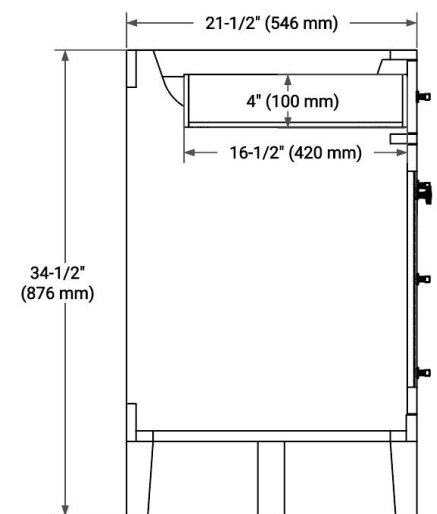

CAMILA 48" SINGLE SINK BASE CABINET

ARIEL

BASE CABINET DIMENSIONS

48" W x 21.5" D x 34.5" H

FEATURES

- Solid Oak wood and Plywood veneers
- Soft-close system
- Dovetail construction
- 45 degrees fall-out drawer
- Natural rattan-decorated doors

AVAILABLE COLORS

Oak

HARDWARE FINISHES

Matte Black

SIDE VIEW