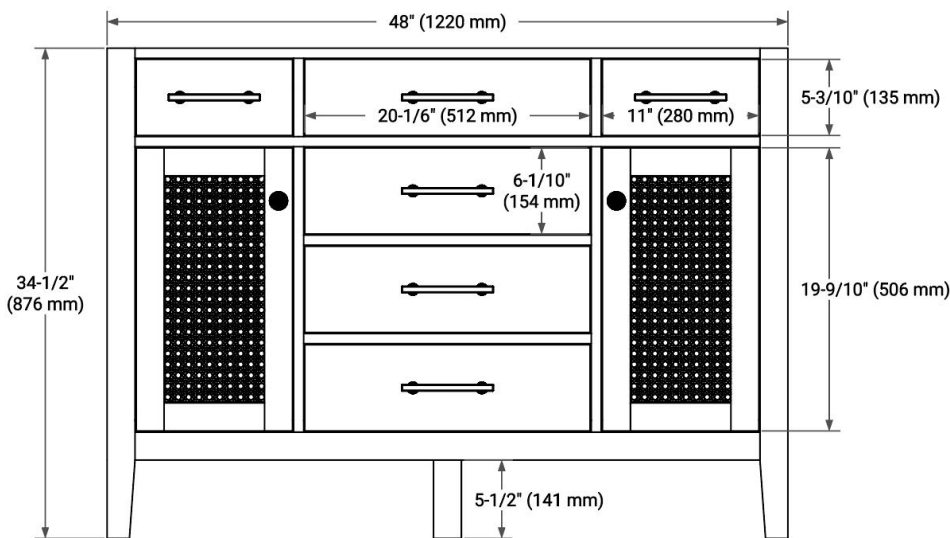

HARDWARE FINISHES

Matte Black

FRONT VIEW