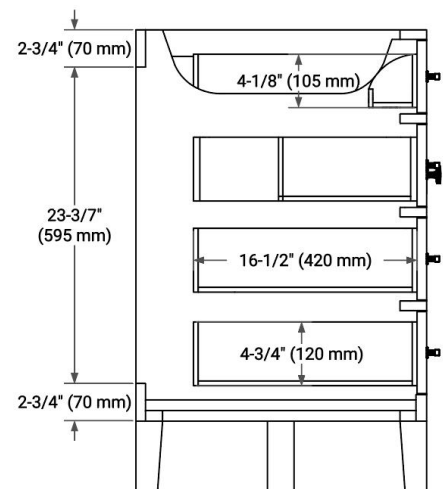

## BASE CABINET DIMENSIONS

48" W x 21.5" D x 34.5" H

# 48" SINGLE OVAL SINK COUNTERTOP WITH 1.5 IN. THICKNESS

## OVERALL DIMENSIONS

48.25" W x 22" D x 1.5" H