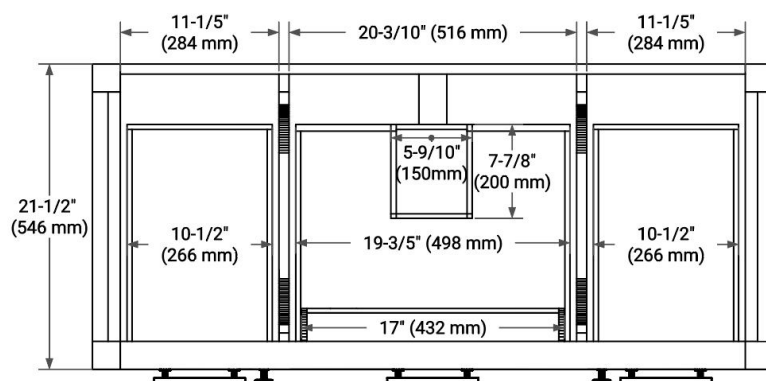

CAMILA 48" SINGLE SINK BASE CABINET

ARIEL

BASE CABINET DIMENSIONS

48" W x 21.5" D x 34.5" H

FEATURES

- Solid Oak wood and Plywood veneers
- Soft-close system
- Dovetail construction
- 45 degrees fall-out drawer
- Natural rattan-decorated doors

AVAILABLE COLORS

Oak

HARDWARE FINISHES

Matte Black

PLAN VIEW