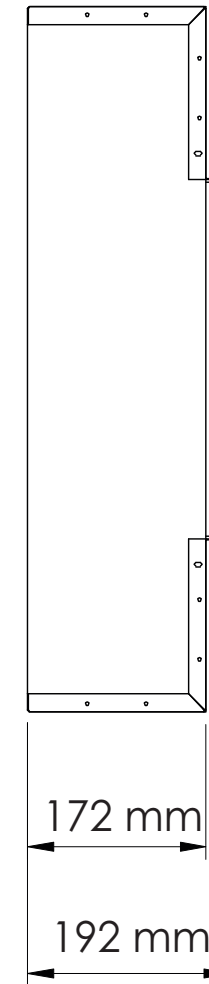

TECHNICAL SPECIFICATIONS		
VOLTS	120	
AMPS	12.5	
WATTS	1500	
HEATER	HIGH	1500 watts
	LOW	750 watts
NO HEATER	22 watts	
LAMPS	QUANTITY	LED
	WATTS	
	TOTAL WATTS	22 watts
ROTOR MOTOR	1 at 5 watts	
HEIGHT, WIDTH, DEPTH	23 1/2 x 48 1/2 x 6 3/4	
GLASS VIEWING OPENING	12" x 45 1/4"	
SURROUND SIZE	15 3/4" x 49 1/4"	
SHIPPING SIZE	25 1/4 x 59 3/4 x 9 3/4"	
SHIPPING WEIGHT	UNIT	106 lbs
	GLASS FRONT	Included
PLUG LOCATION	Left Side	
CORD LENGTH	76"	
APPROX. HEATING AREA	400 sq ft	

BUILT IN	
SCALE 1" = 1'-0"	SHEET 1 OF 1

TECHNICAL SPECIFICATIONS		
VOLTS		120
AMPS		12.5
WATTS		1500
HEATER	HIGH	1500 watts
	LOW	750 watts
NO HEATER		22 watts
LAMPS	QUANTITY	LED
	WATTS	
	TOTAL WATTS	22 watts
ROTOR MOTOR		1 at 5 watts
HEIGHT, WIDTH, DEPTH		60 x 123.5 x 17.2 cm
GLASS VIEWING OPENING		30.2 x 114.9 cm
SURROUND SIZE		40.1 x 124.9 cm
SHIPPING SIZE		64 x 151.3 x 24.8 cm
SHIPPING WEIGHT		48 kg
	UNIT	
	GLASS FRONT	Included
PLUG LOCATION		Left Side
CORD LENGTH		193 cm
APPROX. HEATING AREA		37 sqm

BUILT IN	
SCALE 1:12	G US
	SHEET 1 OF 1