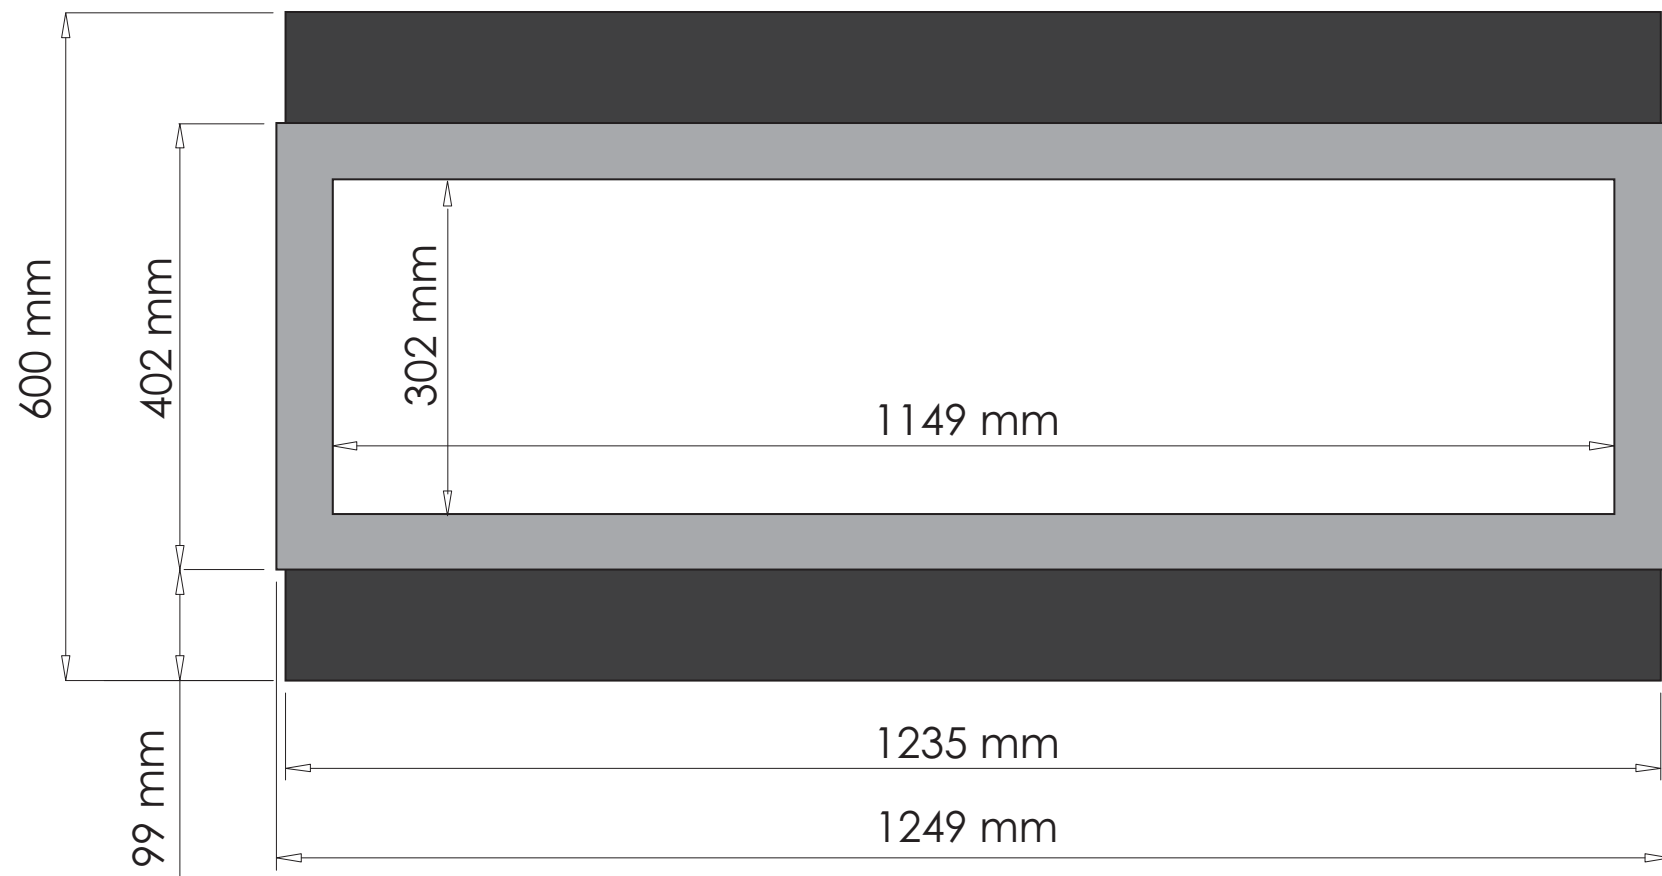

TECHNICAL SPECIFICATIONS		
VOLTS	120	
AMPS	12.5	
WATTS	1500	
HEATER	HIGH	1500 watts
	LOW	750 watts
NO HEATER	22 watts	
LAMPS	QUANTITY	LED
	WATTS	
	TOTAL WATTS	22 watts
ROTOR MOTOR	1 at 5 watts	
HEIGHT, WIDTH, DEPTH	23 1/2 x 48 1/2 x 6 3/4	
GLASS VIEWING OPENING	12" x 45 1/4"	
SURROUND SIZE	15 3/4" x 49 1/4"	
SHIPPING SIZE	25 1/4 x 59 3/4 x 9 3/4"	
SHIPPING WEIGHT	UNIT	106 lbs
	GLASS FRONT	Included
PLUG LOCATION	Left Side	
CORD LENGTH	76"	
APPROX. HEATING AREA	400 sq ft	

BUILT IN	
SCALE 1" = 1'-0"	SHEET 1 OF 1

TECHNICAL SPECIFICATIONS		
VOLTS		120
AMPS		12.5
WATTS		1500
HEATER	HIGH	1500 watts
	LOW	750 watts
NO HEATER		22 watts
LAMPS	QUANTITY	LED
	WATTS	
	TOTAL WATTS	22 watts
ROTOR MOTOR		1 at 5 watts
HEIGHT, WIDTH, DEPTH		60 x 123.5 x 17.2 cm
GLASS VIEWING OPENING		30.2 x 114.9 cm
SURROUND SIZE		40.1 x 124.9 cm
SHIPPING SIZE		64 x 151.3 x 24.8 cm
SHIPPING WEIGHT		48 kg
	UNIT	
	GLASS FRONT	Included
PLUG LOCATION		Left Side
CORD LENGTH		193 cm
APPROX. HEATING AREA		37 sqm

BUILT IN	
SCALE 1:12	G US
	SHEET 1 OF 1