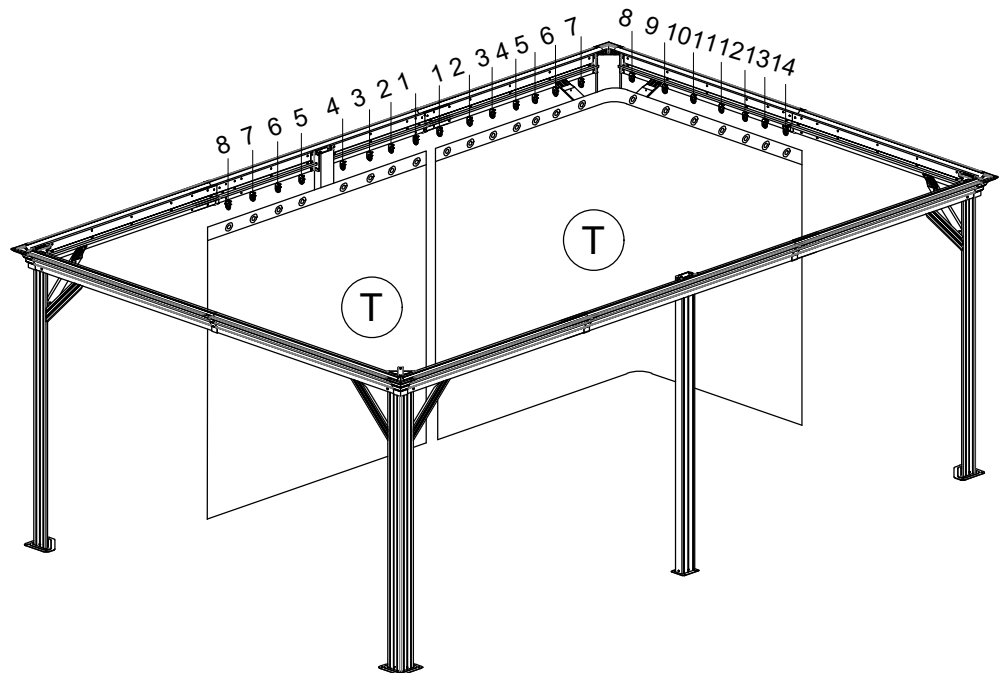

1 36x

M6x15

<17>

<18>

<19>

23

Note: When installing the roof top plates, if the roof plates are slightly uneven, please press the screws from the top of the plates until the bottom screw thread is exposed by 3 to 4mm, and then screw on the nut.

-  Y 104x
-  M6x23
-  2 80x
-  M6x25
-  3 6x
-  M6x42
-  6 6x
-  M6x47
-  7 12x

<21>

T 4x + 2x

<22>

T1 4x + 2x

<23>

V1 2x

V5a 2X