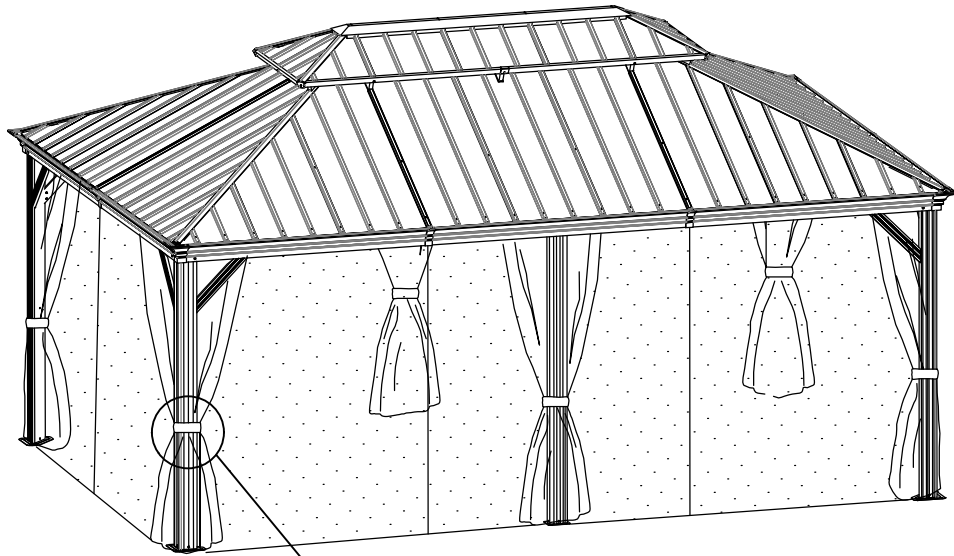

<23>

V1 2x

V5a 2X

V5b 2x

M6x10

9 12x

Carton-1/6		Carton-3/6		Carton-4/6	
Part	Qty	Part	Qty	Part	Qty
A	4	I8	2	D19	2
A1	2	J1	2	D20	2
F1	8	K	4	F4	4
F5	3	K1	6	H	4
		N	8	H1	4
		N1	2	Z	64
Carton-2/6		V	6	Z1	8
Part	Qty	W	4	Z2	8
B1	4	W1	8	P	6
B2	4	W3	8	J	4
C1	4	W4	8		
C2	4	W5	8	Carton-5/6	
D1	4	Y	104	Part	Qty
D2	4	U	144	R8	2
V1	2	T	4 + 2	R9	2
V5a	2	T1	4 + 2	R10	2
V5b	2	1.2.3.4.5.6.7.8. 9.10.12.13.14.15	1	R5	4
				R6	4
Carton-3/6		Carton-4/6		Carton-6/6	
Part	Qty	Part	Qty	Part	Qty
B8	2	E	4	R1	4
L5	1	E1	2	R2	4
M5	1	E2	4	R3	4
G1	2	E3	2	R4	4
G7	2	E5	4	S1	4
G8	2	C11	2	S2	4
I1	2	C12	2	S3	6
I7	2