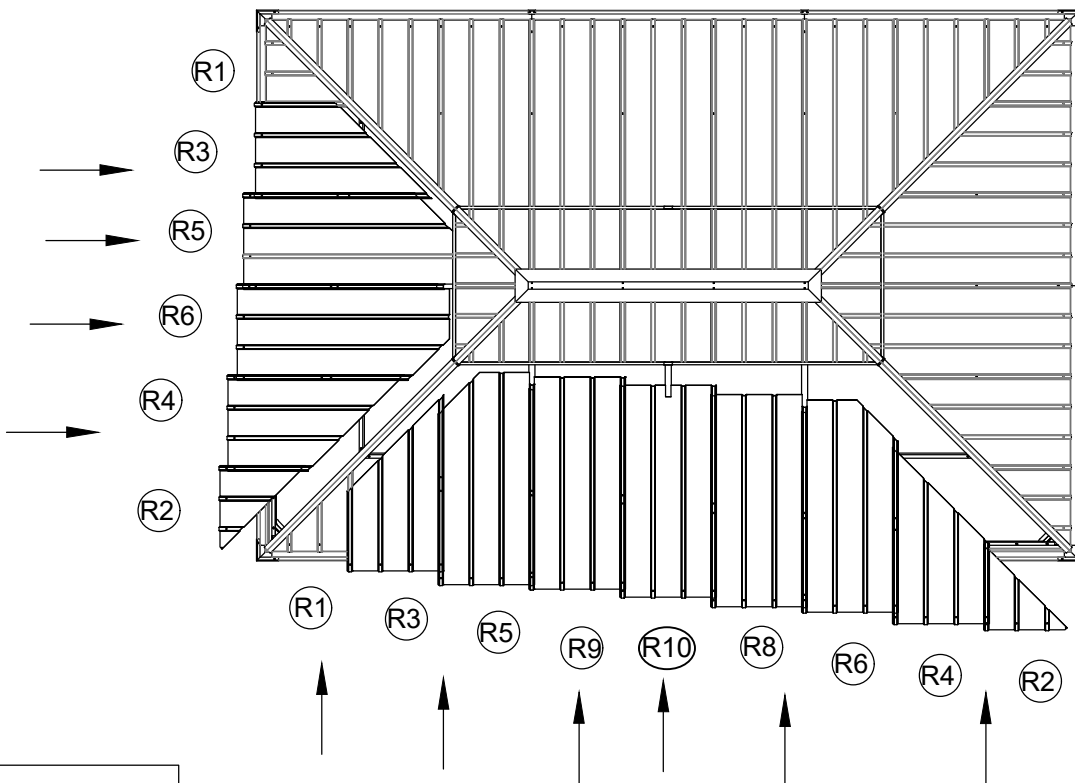

(Z) or (Z1) or (Z2)

(Z) or (Z1) or (Z2)

(Z) or (Z1) or (Z2)

<14>

When installing the Roof plates (S2) onto short side, pls detach the right end of Roof Rib(G1) first. And then install the right end of Roof Rib (G1) again after S2 is installed.

<15>

M6x15

1 4x

<16>

F1 8x

F4 4x

W 4x

W1 8x

1 36x

M6x15

<17>

<18>

<19>

23

Note: When installing the roof top plates, if the roof plates are slightly uneven, please press the screws from the top of the plates until the bottom screw thread is exposed by 3 to 4mm, and then screw on the nut.

-  Y 104x
-  M6x23
-  2 80x
-  M6x25
-  3 6x
-  M6x42
-  6 6x
-  M6x47
-  7 12x

<21>

T 4x + 2x

<22>

T1 4x + 2x

<23>

V1 2x

V5a 2X