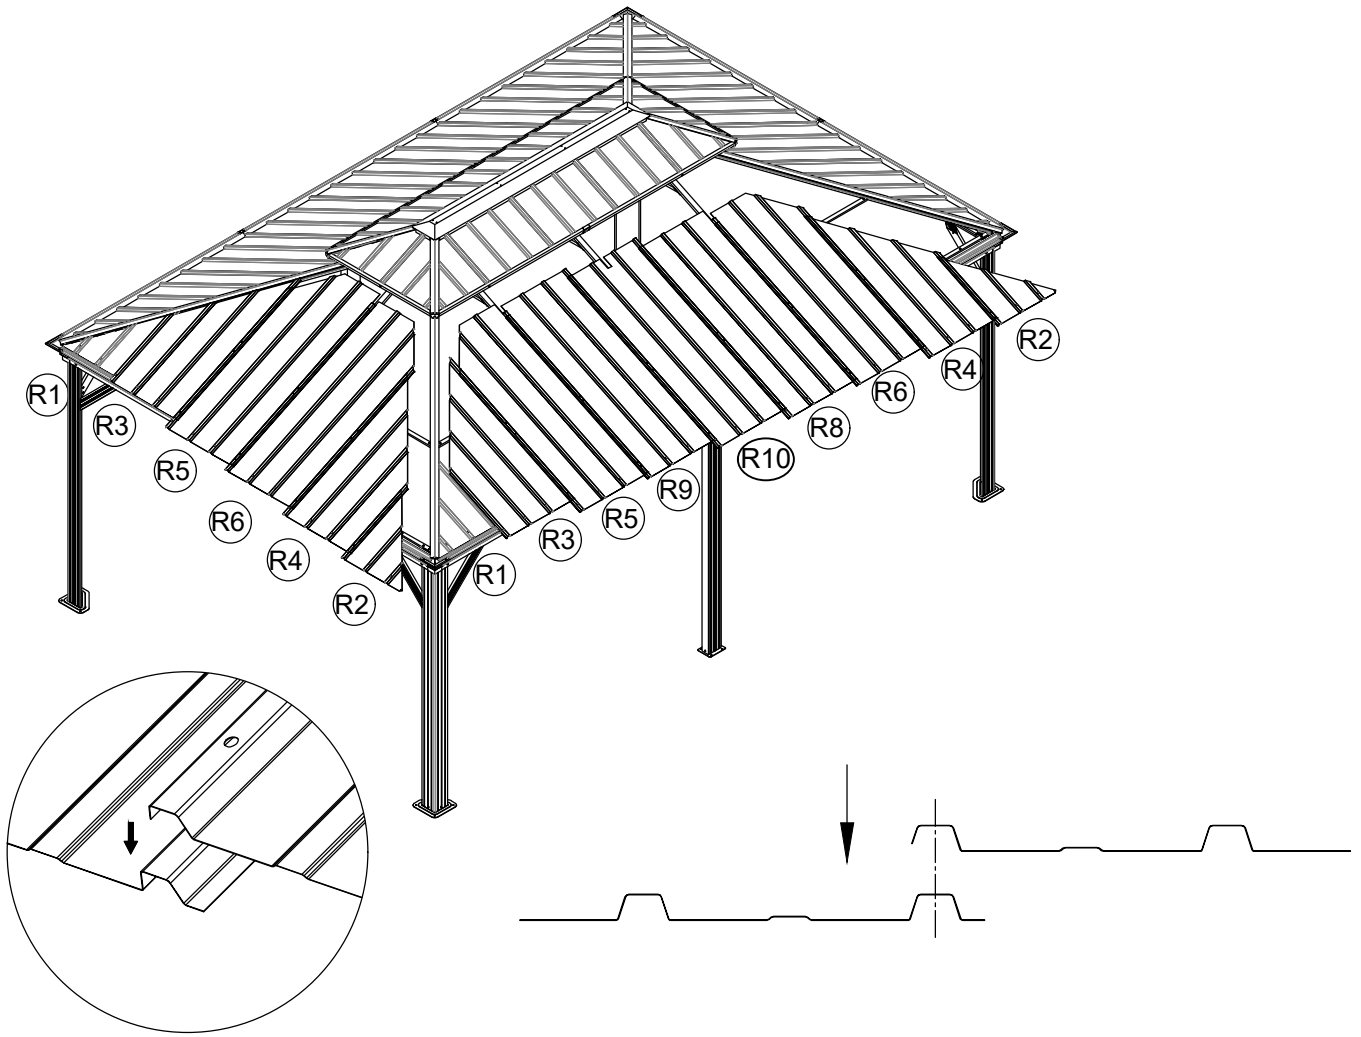

<15>

M6x15

1 4x

<16>

F1 8x

F4 4x

W 4x

W1 8x

1 36x

M6x15

<17>

<18>

<19>

23

Note: When installing the roof top plates, if the roof plates are slightly uneven, please press the screws from the top of the plates until the bottom screw thread is exposed by 3 to 4mm, and then screw on the nut.