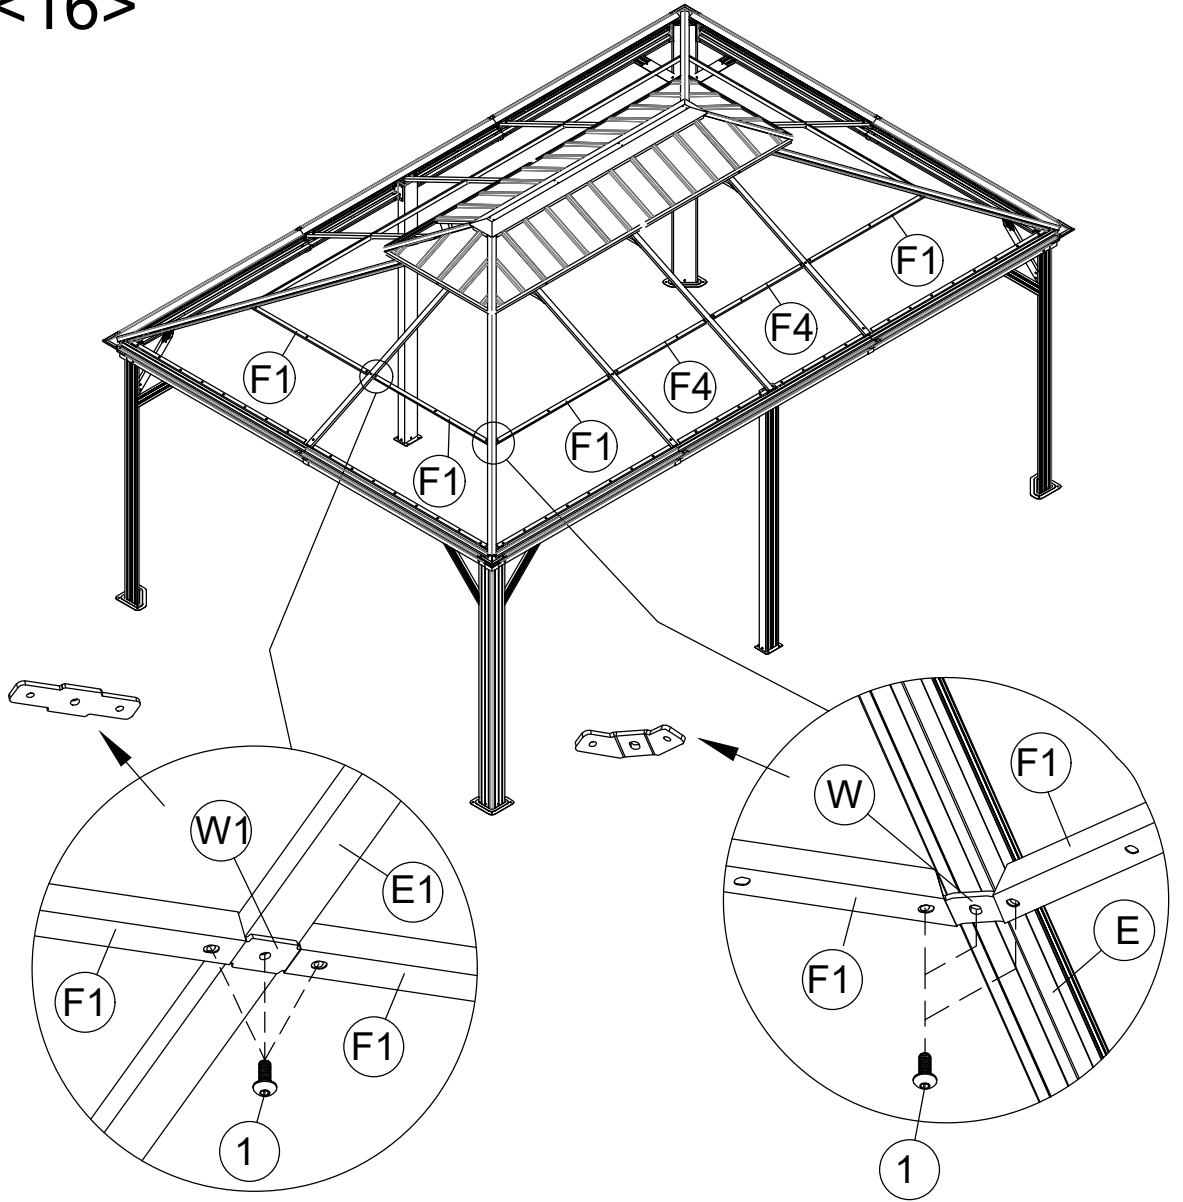

(Z) or (Z1) or (Z2)

(Z) or (Z1) or (Z2)

(Z) or (Z1) or (Z2)

<14>

When installing the Roof plates (S2) onto short side, pls detach the right end of Roof Rib(G1) first. And then install the right end of Roof Rib (G1) again after S2 is installed.

<15>

M6x15

1 4x

<16>

F1 8x

F4 4x

W 4x

W1 8x

1 36x

M6x15

<17>

<18>

<19>

23

Note: When installing the roof top plates, if the roof plates are slightly uneven, please press the screws from the top of the plates until the bottom screw thread is exposed by 3 to 4mm, and then screw on the nut.