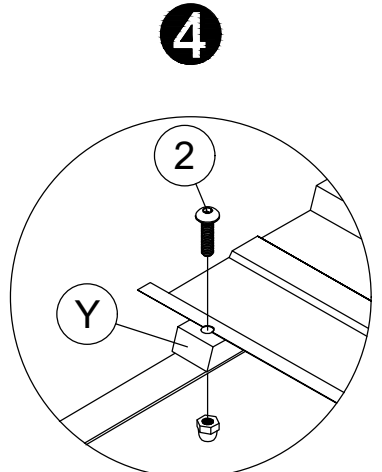

1 36x

M6x15

<17>

<18>

<19>

23

Note: When installing the roof top plates, if the roof plates are slightly uneven, please press the screws from the top of the plates until the bottom screw thread is exposed by 3 to 4mm, and then screw on the nut.

-  Y 104x
-  M6x23
-  2 80x
-  M6x25
-  3 6x
-  M6x42
-  6 6x
-  M6x47
-  7 12x

<21>

T 4x + 2x

<22>

T1 4x + 2x

<23>

V1 2x

V5a 2X