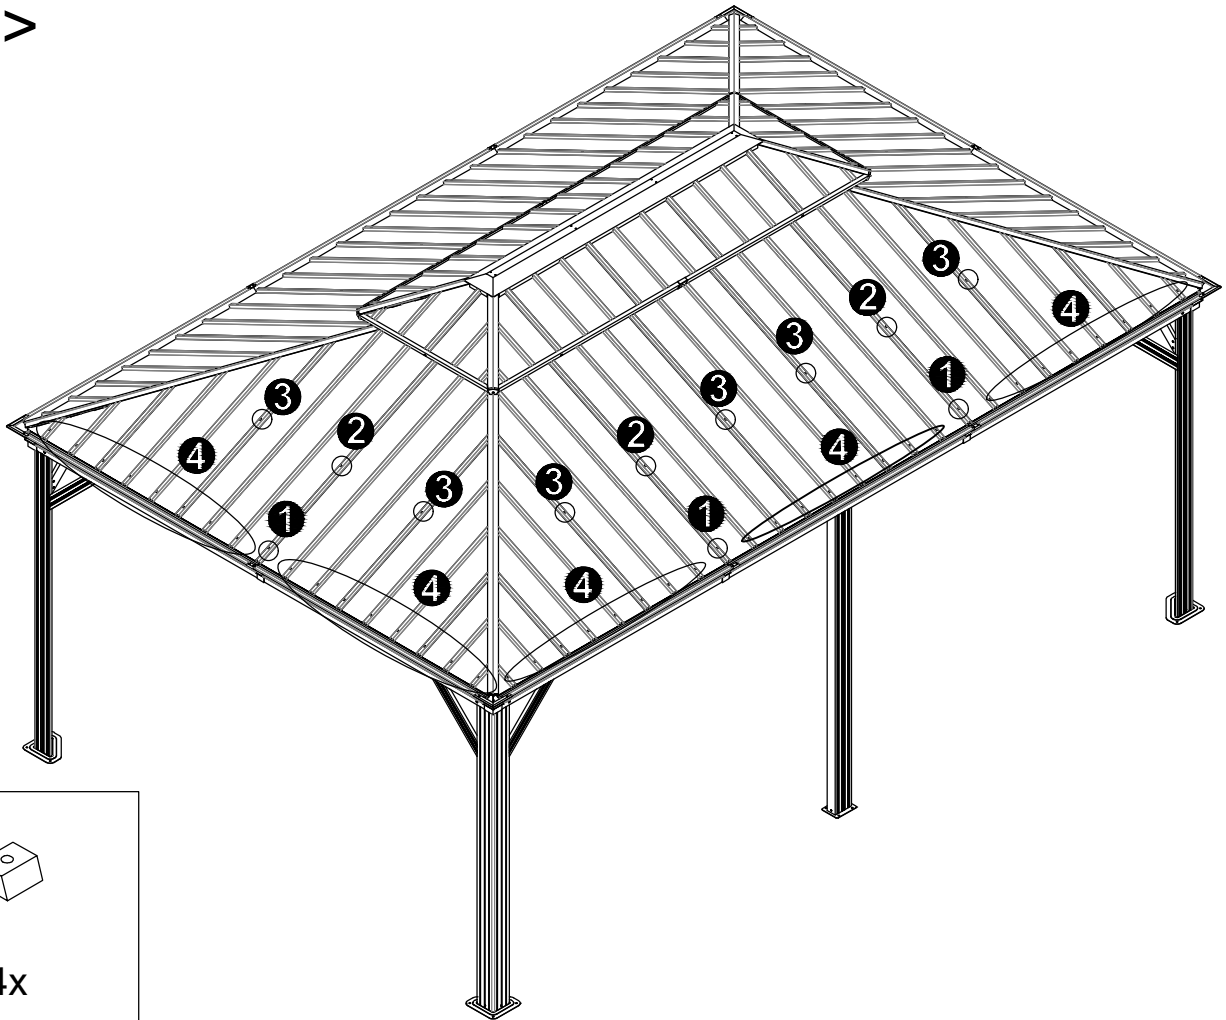

1 36x

M6x15

<17>

<18>

<19>

23

Note: When installing the roof top plates, if the roof plates are slightly uneven, please press the screws from the top of the plates until the bottom screw thread is exposed by 3 to 4mm, and then screw on the nut.