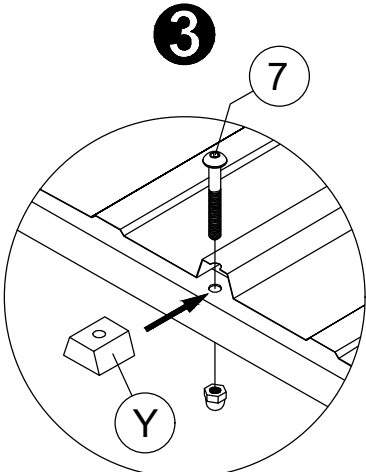

1 36x

M6x15

<17>

<18>

<19>

23

Note: When installing the roof top plates, if the roof plates are slightly uneven, please press the screws from the top of the plates until the bottom screw thread is exposed by 3 to 4mm, and then screw on the nut.

-  Y 104x
-  M6x23
-  2 80x
-  M6x25
-  3 6x
-  M6x42
-  6 6x
-  M6x47
-  7 12x

<21>

T 4x + 2x

<22>

T1 4x + 2x

<23>

V1 2x

V5a 2X