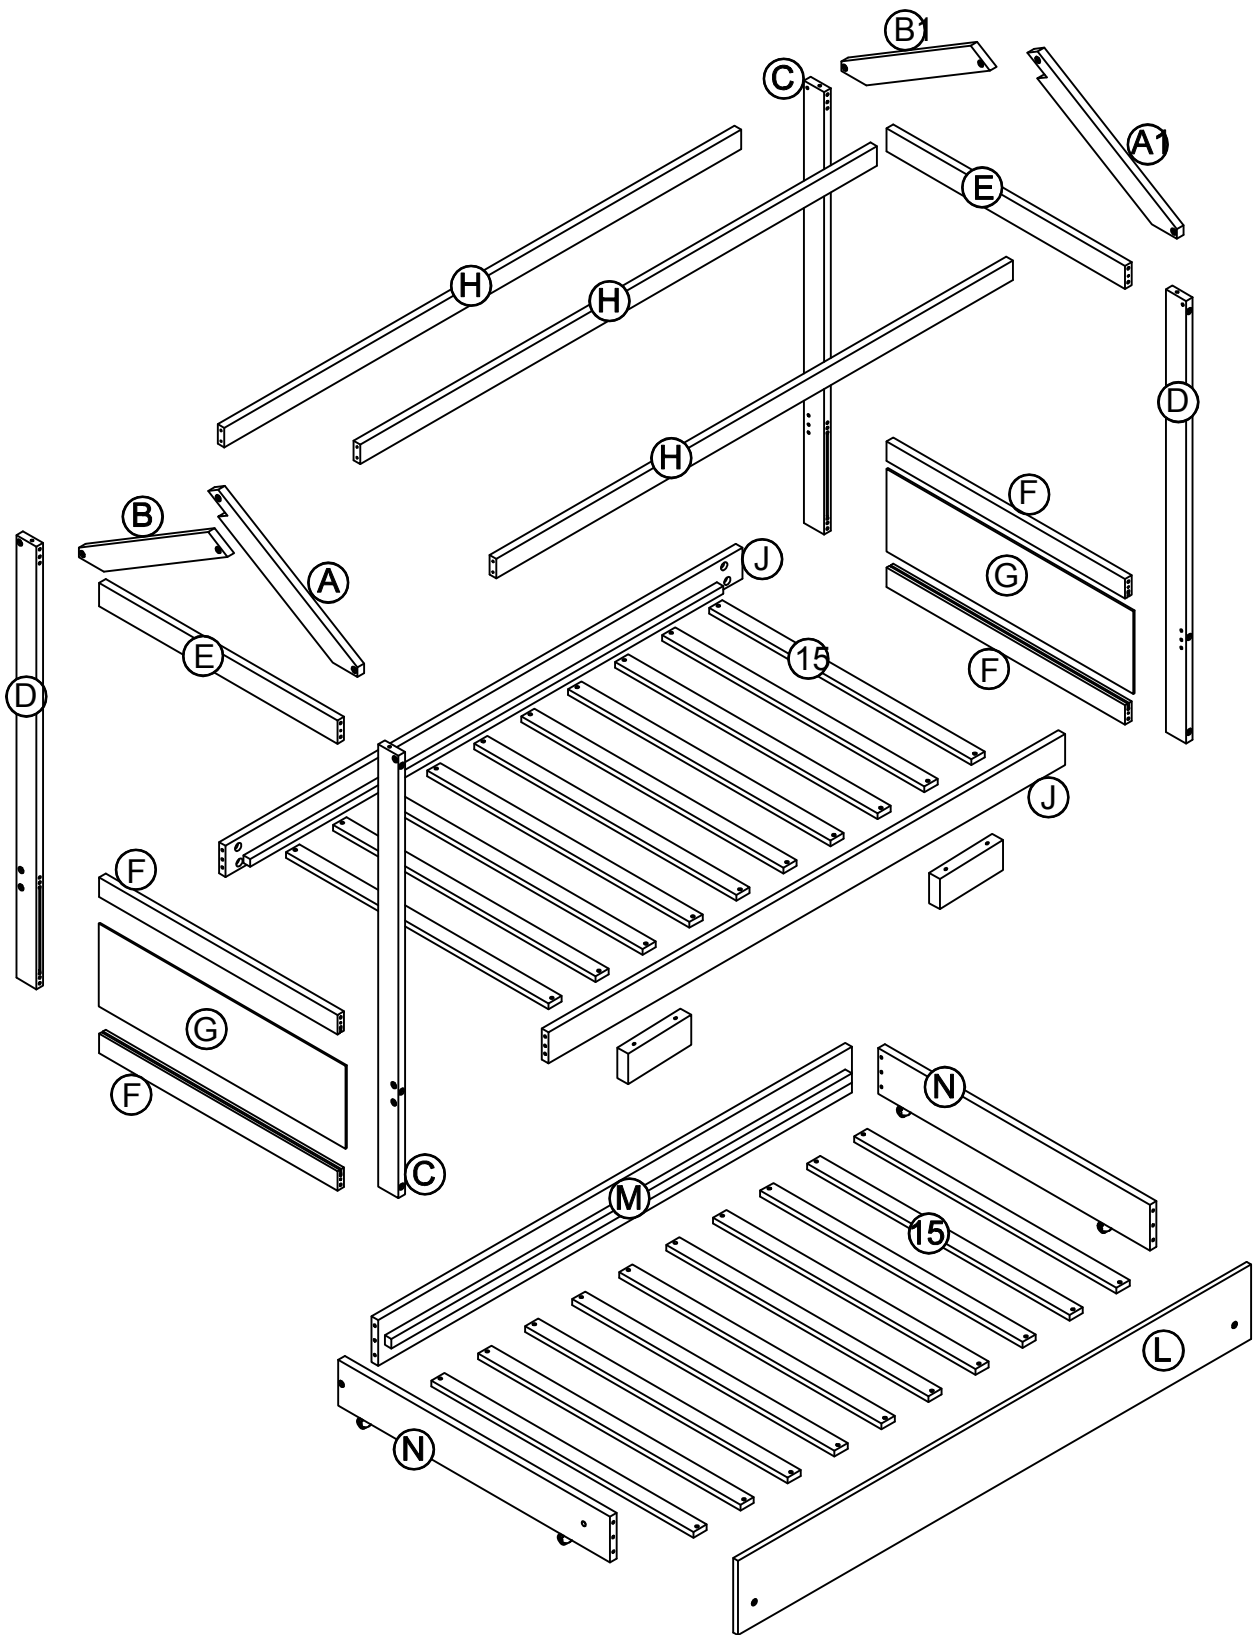

# PART LISTS

<b>A,A1</b> 	<b>B,B1</b> 	<b>C</b> 
Cap for upper HB&FB-2pcs	Cap for lower HB&FB-2pcs	Upper leg HB&FB -2pcs
<b>D</b> 	<b>E</b> 	<b>F</b> 
Upper leg HB&FB -2pcs	Horizontal bar HB&FB-2pcs	Horizontal bar HB&FB-4pcs
<b>G</b> 	<b>H</b> 	<b>J</b> 
Side panel - 2pcs	Guard rail top 3pcs	Side rail upper -2pcs
<b>15</b> 	<b>L</b> 	<b>M</b> 
Upper slat - 20pcs	Drawer front - 1pc	Drawer back - 1pc
<b>N</b> 		
Drawer Left/Right - 2pcs		