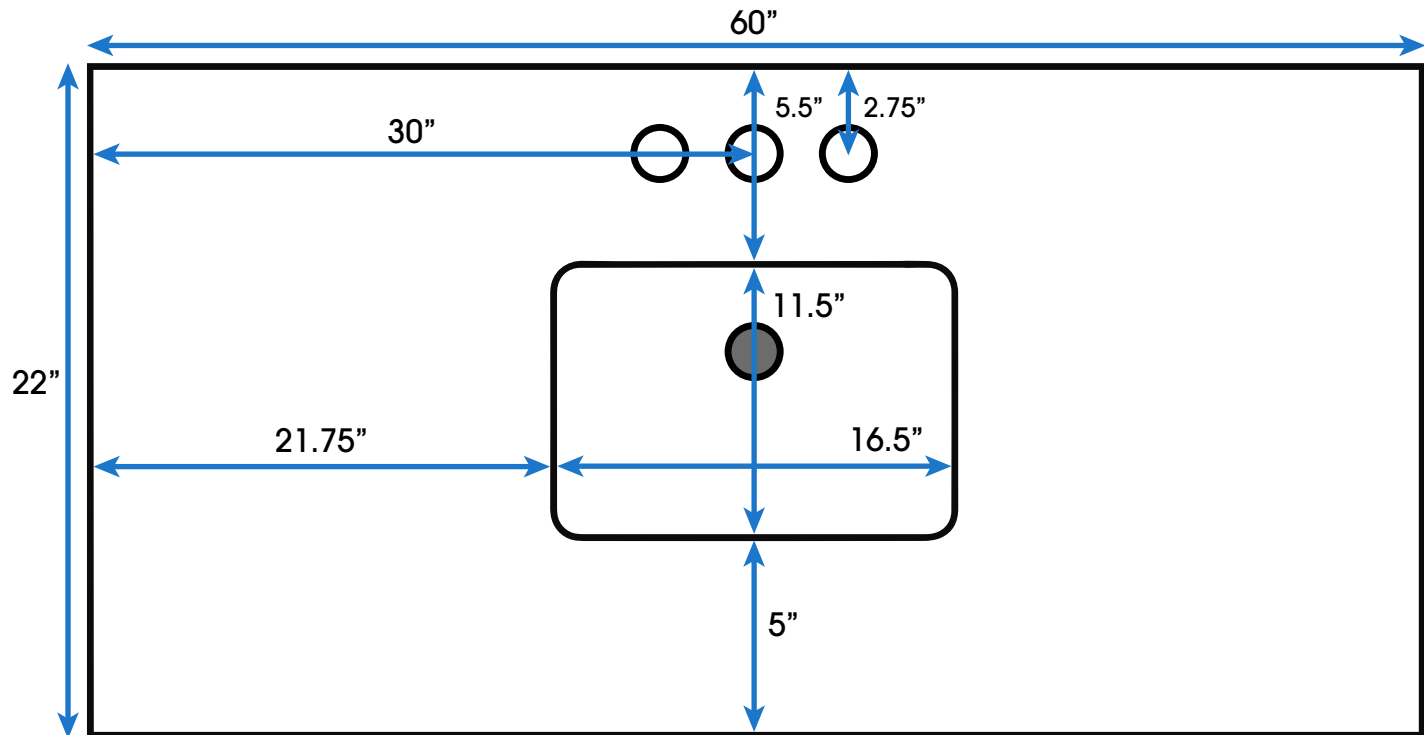

# *Hudson 60-inch Single Bath Vanity* (Top View)

**All measurements are approximate and rounded to the nearest quarter inch  
Please allow for a slight margin of error**