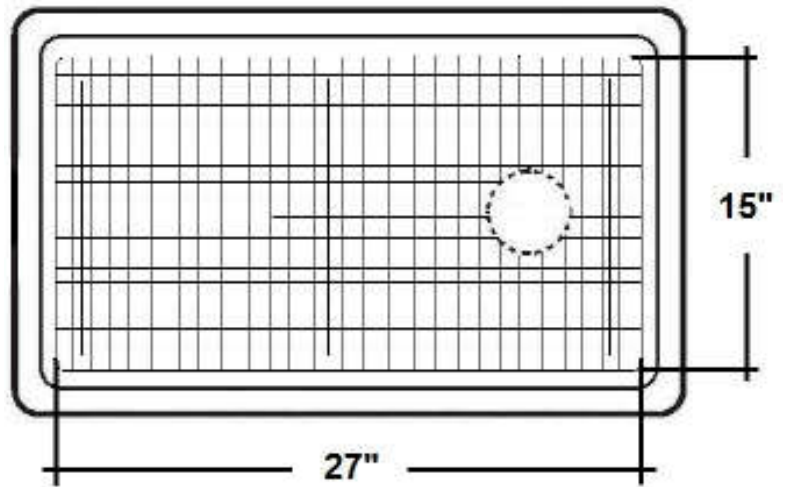

**FS30CD
DELIA
WIRE GRID**

Cat. No.
FS30CD Wire Grid

Sink not included

L: 27"
W: 15"
H: 3/4"

Hole Diameter: 5-1/2"

Features:

- ▶ Fits Bottom of FS30CD Farmer Sink
- ▶ Rubber Feet Covers Included

Finishes:

SS Stainless Steel

Dimensions and specifications subject to change without notice.