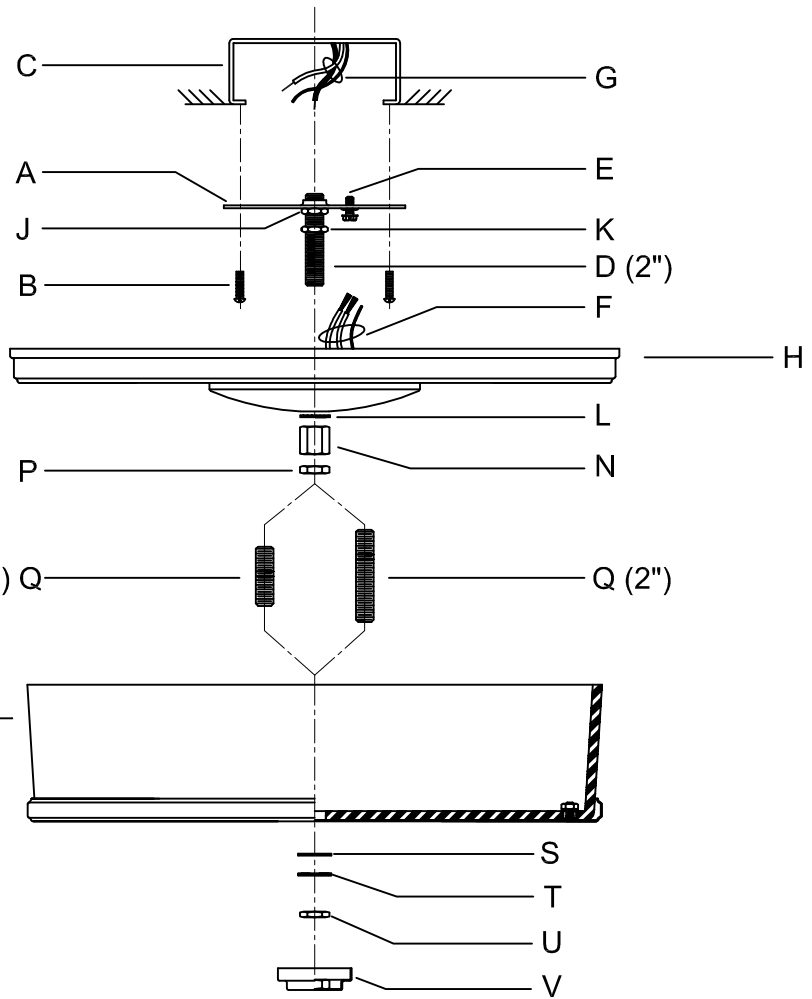

Assembly & Installation Instructions

CAUTION: Read instructions carefully and turn electricity off at main circuit breaker panel before beginning installation.

*****

WARNING - If any Special Control Devices are used with this Fixture, Follow the Instructions Carefully to assure full compliance with N.E.C. requirements. If there are any questions, contact a Qualified Electrical Contractor.

WARNING - This product contains chemicals known to the State of California to cause cancer, birth defects and /or other reproductive harm. Thoroughly wash hands after installing, handling, cleaning, or otherwise touching this product.

CAUTION - All glass is fragile, use care when handling Glass component(s) and or Lamp(s).

*****

CANOPY MOUNTING & WIRE CONNECTION ASSEMBLY STEPS:

FIXTURE ASSEMBLY STEPS:

1. D,E → A
2. J,K → D
3. B,A → C
4. F → G
5. H → D
6. L,N → D
7. P,Q → N
8. R → Q
9. S,T,U,V → Q

ADJUST HEIGHT WITH "D"	
J (with arrow)	A (TO LOCK)
RÉGLEZ LA HAUTEUR AVEC "D"	
J (with arrow)	A (À VERROUILLER)
AJUSTA LA ALTURA CON "D"	
J (with arrow)	A (APRETAR)

B, C, G
(NOT FURNISHED)
(NO INCLUIDA)
(NON FOURNIE)