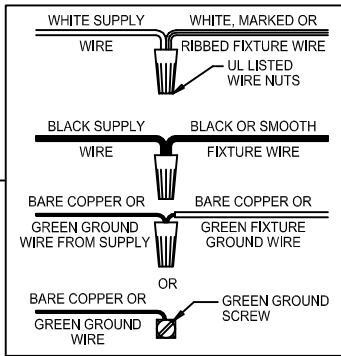

Assembly & Installation Instructions

CAUTION: Read instructions carefully and turn electricity off at main circuit breaker panel before beginning installation.

*****

WARNING - If any Special Control Devices are used with this Fixture, Follow the Instructions Carefully to assure full compliance with N.E.C. requirements. If there are any questions, contact a Qualified Electrical Contractor.

WARNING - This product contains chemicals known to the State of California to cause cancer, birth defects and /or other reproductive harm. Thoroughly wash hands after installing, handling, cleaning, or otherwise touching this product.

CAUTION - All glass is fragile, use care when handling Glass component(s) and or Lamp(s).

*****

CANOPY MOUNTING & WIRE CONNECTION ASSEMBLY STEPS:

FIXTURE ASSEMBLY STEPS:

1. D,E → A
2. J,K → D
3. B,A → C
4. F → G
5. H → D
6. L,N → D
7. P,Q → N
8. R → Q
9. S,T,U,V → Q

ADJUST HEIGHT WITH "D"	
J (with arrow)	A (TO LOCK)
RÉGLEZ LA HAUTEUR AVEC "D"	
J (with arrow)	A (À VERROUILLER)
AJUSTA LA ALTURA CON "D"	
J (with arrow)	A (APRETAR)

B, C, G
(NOT FURNISHED)
(NO INCLUIDA)
(NON FOURNIE)