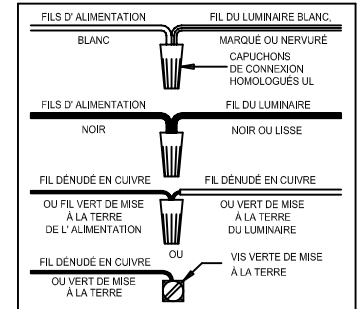

Instructions d'Assemblage et Installation

MISE EN GARDE: Lire les instructions avec soin et couper le courant au disjoncteur central avant de commencer l'installation.

*****

AVERTISSEMENT - S'il y a d'autres mécanismes régulateurs qui s'emploient avec ce dispositif, suivre soigneusement les instructions pour satisfaire aux exigences NEC. Si vous avez des questions, consulter un électricien qualifié.

AVERTISSEMENT - Ce produit contient des composants chimiques qui selon L'état de Californie provoquent un cancer, des infirmités de naissance et (ou) du mal au système reproductif. Il faut laver les mains soigneusement après avoir installé, manipulé, nettoyé, ou autrement touché ce produit.

MISE EN GARDE - Le verre est toujours fragile; maniez le(s) composant(s) et/ou l' (les) ampoule(s) avec prudence.

*****