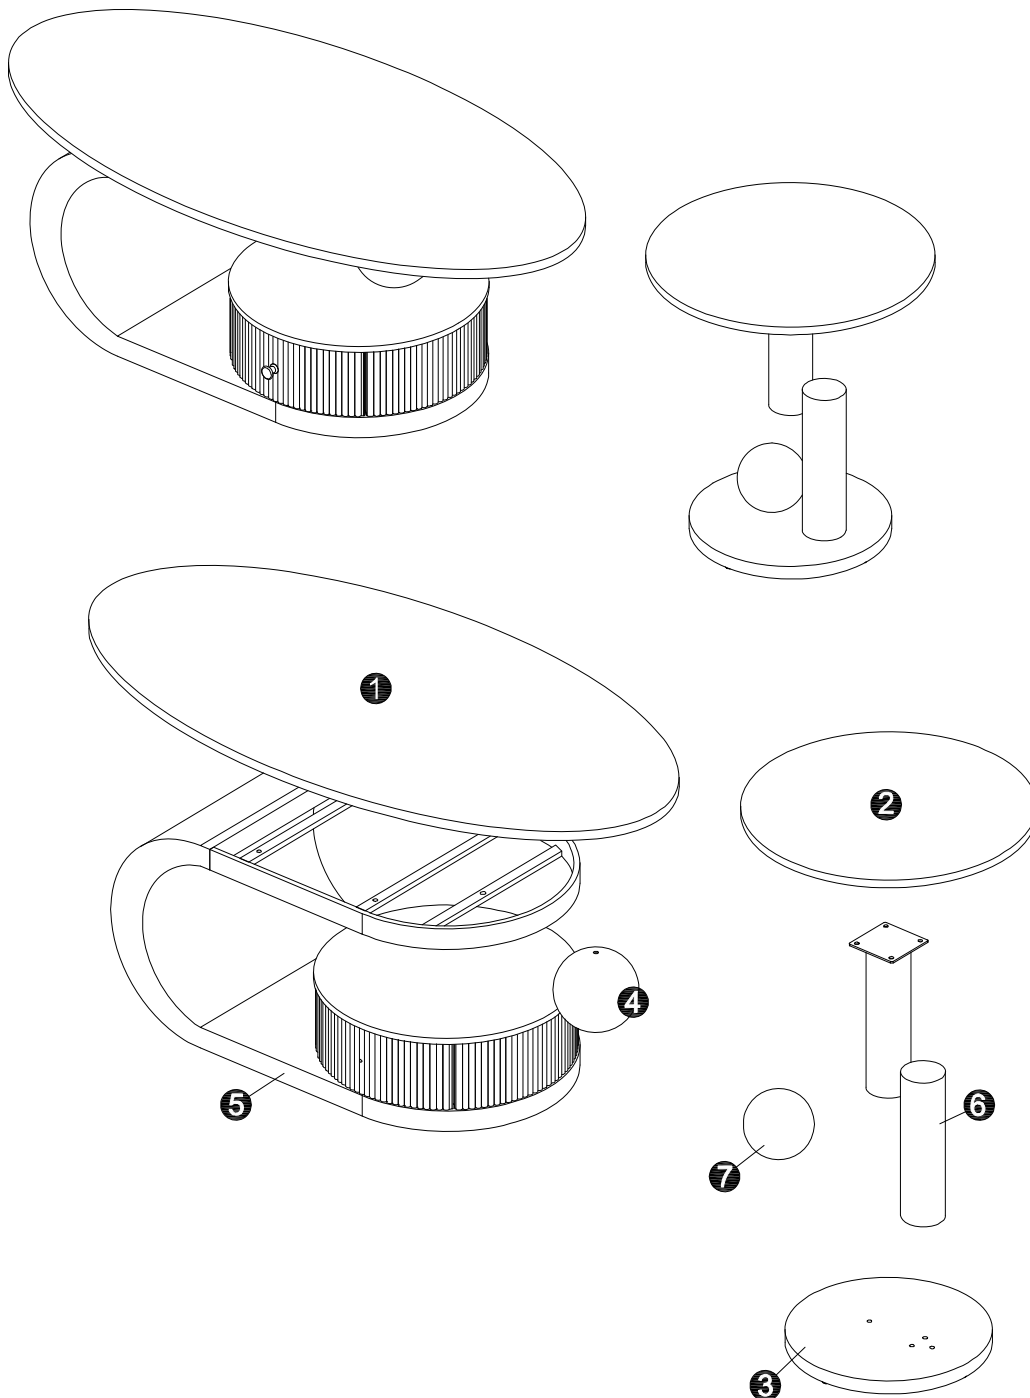

Noted:

1.It is recommended that this item should be assembled by two adults.
2.Assemble this item on a soft surface. such as cardboard or carpet. to protect finish. For product assistance and warranty information. please contact the seller before return this product. Please provide us with following information.so that it will be easier to resolve your problem smoothly.

1.Order ID:

2.Pictures of Your Items Damage or Parts Missing:

Thank You for Purchasing Our Furniture.It's an Honor to Be in Your Home!