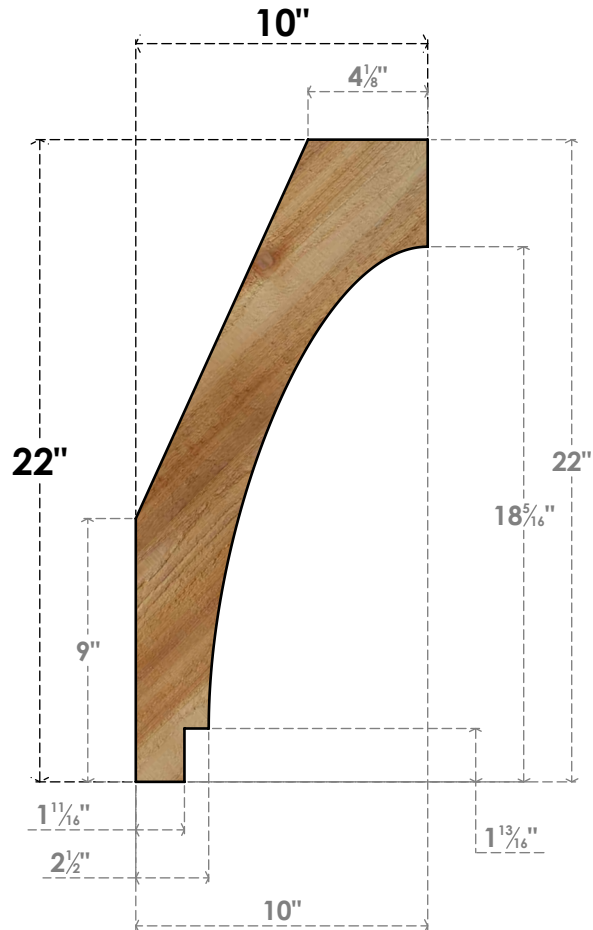

BRC06X10X22IMP00RWR

6"W X 10"D X 22"H IMPERIAL ROUGH SAWN BRACE, WESTERN RED CEDAR

SIDE

FRONT

EKENA MILLWORK
 2300 WEST MAIN ST.
 CLARKSVILLE, TX 75426
 TOLL FREE: 866-607-0453
 WWW.EKENAMILLWORK.COM

NOTES