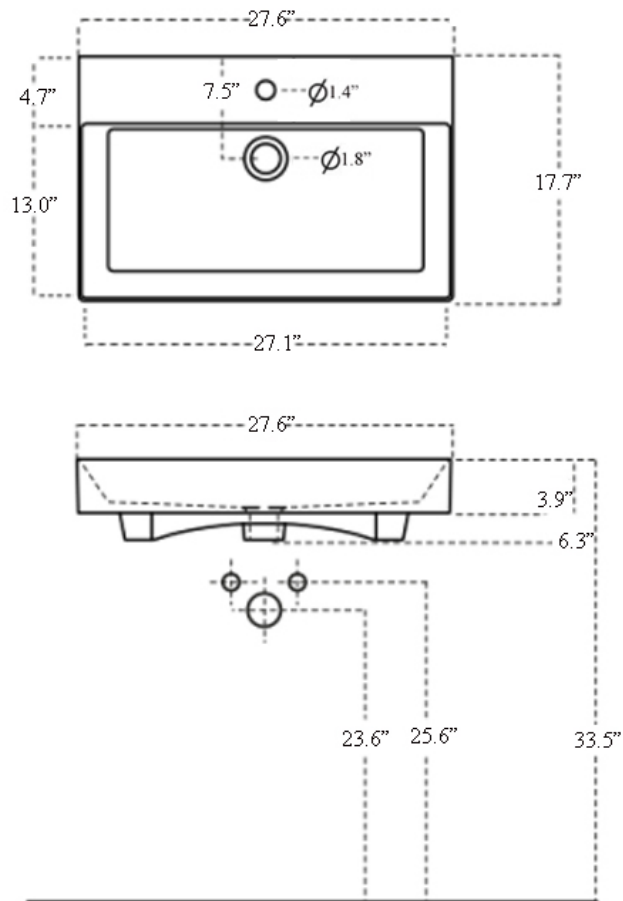

Energy 70

Features

- Bathroom Sink
- Made of Ceramic
- Available in 3 Finishes: Glossy White, Matte White, and Matte Black
- With Overflow
- Wall Mount or Countertop (Vessel) Installation
- Available with One, Three (4" or 8" Spread), or No Faucet Hole
- Available with Soap Dispenser Hole Option to the Left or Right of Faucet Hole

Related Items:

- WSBC 53991 | Push Waste Drain
- WSBC 53922 | Decorative Trap

Finishes:

-  Glossy White
-  Matte Black
-  Matte White

SKU# | Options:

- Energy 70.00 WG | No Faucet Hole, Glossy White
- Energy 70.01 WG | One Faucet Hole, Glossy White
- Energy 70.03-4 WG | Three Faucet Holes 4" Spread, Glossy White
- Energy 70.03-8 WG | Three Faucet Holes 8" Spread, Glossy White
- Energy 70.00 BM | No Faucet Hole, Matte Black
- Energy 70.01 BM | One Faucet Hole, Matte Black
- Energy 70.03-4 BM | Three Faucet Holes 4" Spread, Matte Black
- Energy 70.03-8 BM | Three Faucet Holes 8" Spread, Matte Black
- Energy 70.00 WM | No Faucet Hole, Matte White
- Energy 70.01 WM | One Faucet Hole, Matte White
- Energy 70.03-4 WM | Three Faucet Holes 4" Spread, Matte White
- Energy 70.03-8 WM | Three Faucet Holes 8" Spread, Matte White
- Energy 70.02L | Left Soap Dispenser Hole (Specify Distance)
- Energy 70.02R | Right Soap Dispenser Hole (Specify Distance)

Codes & Standards:

- ADA Compliant

* WS Bath Collections reserves the right to revise dimensions or information on this sheet without notice

Collection Energy	Model Energy 70	Dimensions Metric <i>1 inch = 2.54 cm</i> <i>1 inch = 25.4 mm</i>	 1051 Lea Drive - Collegeville, PA 19426 Tel. 215 513 9400 - Fax 610 831 0215 www.ws bathcollections.com - info@ws bathcollectins.com
-------------------------------	-----------------------------	---	---

Collection
Energy

Model |
Energy 70

Dimensions Metric
1 inch = 2.54 cm
1 inch = 25.4 mm

WS[®]
BATH
COLLECTIONS

1051 Lea Drive - Collegeville, PA 19426
Tel. 215 513 9400 - Fax 610 831 0215
www.ws bathcollections.com - info@ws bathcollections.com