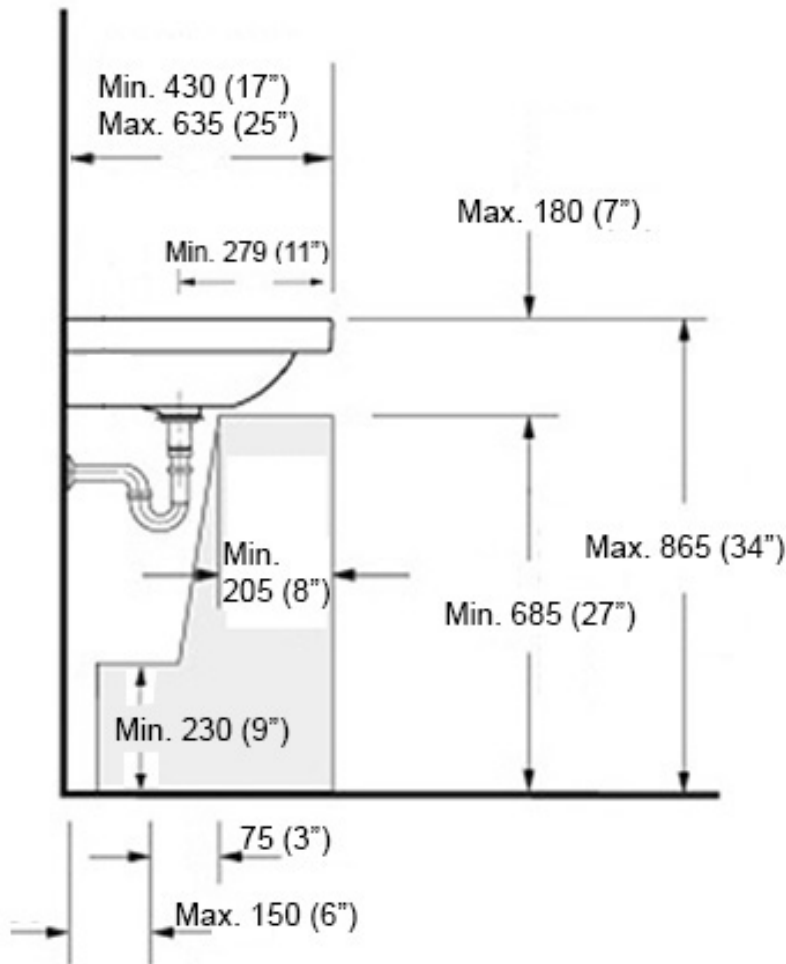

Collection
Energy

Model |
Energy 70

Dimensions Metric
1 inch = 2.54 cm
1 inch = 25.4 mm

WS[®]
BATH
COLLECTIONS

1051 Lea Drive - Collegeville, PA 19426
Tel. 215 513 9400 - Fax 610 831 0215
www.ws bathcollections.com - info@ws bathcollections.com

Silicone (optional)

Collection
Energy

Model |
Energy 70

Dimensions Metric
1 inch = 2.54 cm
1 inch = 25.4 mm

WS®
BATH
COLLECTIONS

1051 Lea Drive - Collegeville, PA 19426
Tel. 215 513 9400 - Fax 610 831 0215

www.ws bathcollections.com - info@ws bathcollections.com

Recommended ADA Installation

Note: ADA Compliant when installed in accordance with ADA guidelines

Collection
Energy

Model |
Energy 70

Dimensions Metric

1 inch = 2.54 cm
1 inch = 25.4 mm

1051 Lea Drive - Collegeville, PA 19426
Tel. 215 513 9400 - Fax 610 831 0215
www.ws bathcollections.com - info@ws bathcollections.com