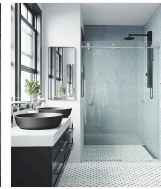

Alma Bianca White 30" Wall Mounted Vanity

SPECIFICATIONS

| | | | |
|---------------------|------------------------|----------------------------------|---------------------------|
| Assembly Required | See installation guide | Available Sizes | 30", 36", 42" |
| Cabinet Color | White | Cabinet Dimensions (without Top) | 30"W x 21"D x 35"H |
| Cabinet Finish | Glossy | Commercial | Light Commercial |
| Counter Color | White | Counter Finish | Matte |
| Counter Overflow | Yes | Dimensions | 30"x 21" x 35" |
| Faucet | Faucet Not Included | Glides | Soft Close |
| Location | Bathroom, Indoor | Made In | Spain |
| Number of Drawers | 2 | Residential | Yes |
| Sink Type | Integrated | Vanity Top Dimension | 30.25"W x 21.25"D x .5 "H |
| Vanity Top Material | Solid Surface | Weight | 50 lbs |

Inspira Metallic Blue
2x2 Matte Porcelai...

Volare 48x76
Reversible Sliding

Dressed to impress

About The Vanity: The Alma Bianca 30" Vanity has a sleek high gloss white lacquer finish. Its raised drawer panel detail adds an elite dimension and hides its practical finger pulls for ease of opening. Complete with soft-closing storage drawers, this vanity provides practical storage to your space. The included integrated countertop completes the ultimate clean modern look.

Bold colors and striking details

Made in Spain, the Alma Collection vanity collection boasts a unique drawer panel detail and is available in three sizes and six high gloss lacquer colorways. Add decorative gold or chrome legs, and optional lucite knobs for added flair. Soft closing drawers with ample storage space attend to your functional needs. Included is an integrated solid surface countertop pre-drilled for 8" spread faucet.