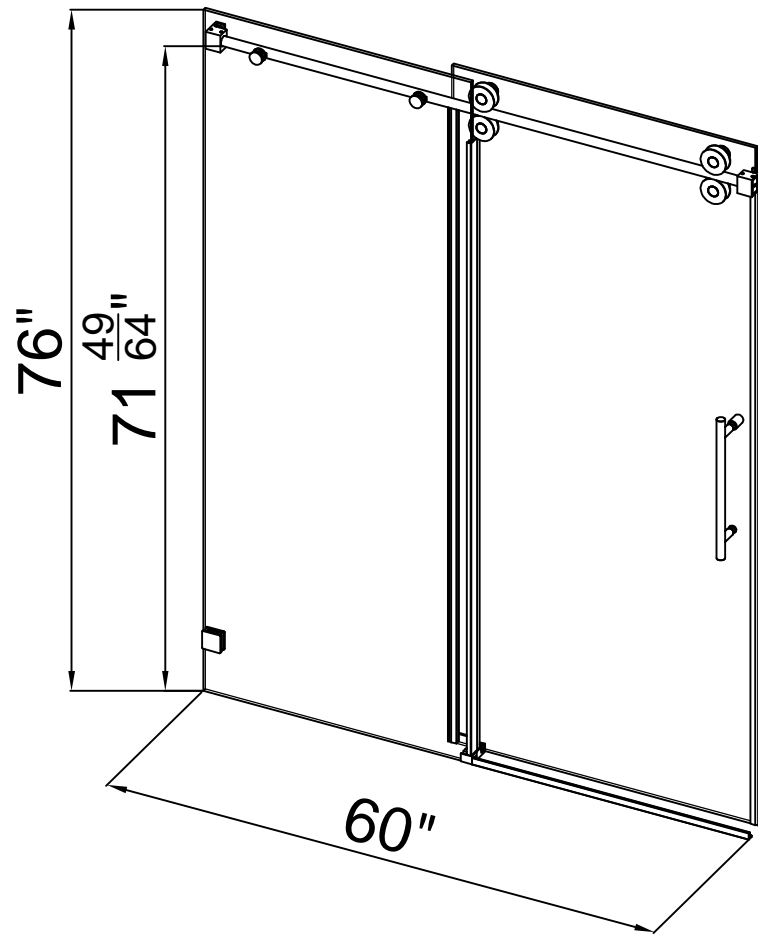

SS04

MIN Threshold/Tub Edge Requires 2 1/2 in.

Guide block width