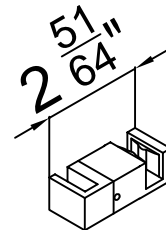

SS04

MIN Threshold/Tub Edge Requires 2 1/2 in.

Guide block width