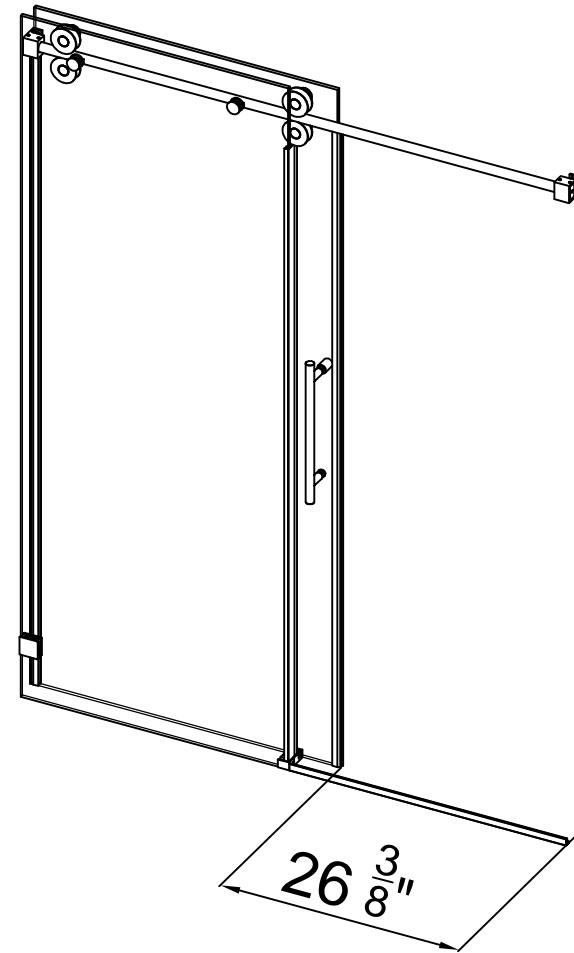

SS04

MIN Threshold/Tub Edge Requires 2 1/2 in.

Guide block width