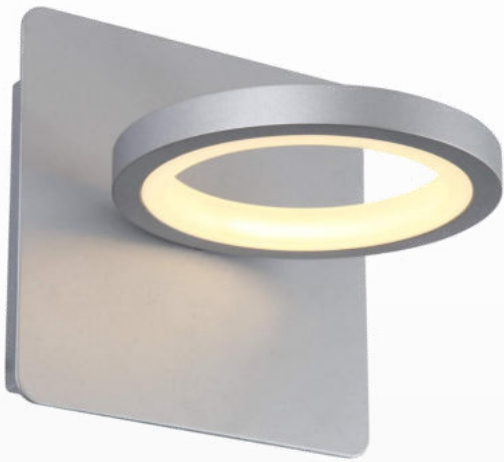

LED Wall Sconce Lights

SPECIFICATION

- Dimension: 6.1"×7"×5.1"
- Wattage: 8W
- Voltage: 120V
- Temp: 3000K
- Lumens: 290LM
- Dimmable: ELV, DIMMING 5%-100%
- CRI: > 80
- Material: Iron+Aluminum+Acrylic
- Lifespan: 50000hs
- Warranty: 3 years
- Operation temperature: -20°C-40°C

AVAILABLE FINISH

Aluminum

Black

WHAT'S IN THE BOX:

mounting bracket; plastic anchors;
anchor screws; outlet screws;
wire connectors, ground screw,
canopy screw, gloves