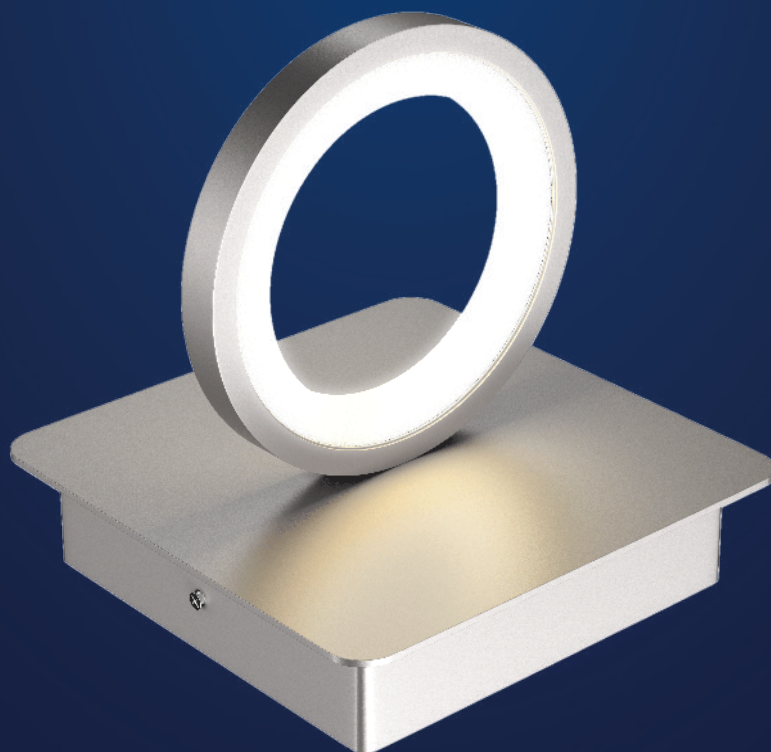

LED Wall Sconce Lights

SPECIFICATION

- Dimension: 6.1"×7"×5.1"
- Wattage: 8W
- Voltage: 120V
- Temp: 3000K
- Lumens: 290LM
- Dimmable: ELV, DIMMING 5%-100%
- CRI: > 80
- Material: Iron+Aluminum+Acrylic
- Lifespan: 50000hs
- Warranty: 3 years
- Operation temperature: -20°C-40°C

AVAILABLE FINISH

Aluminum

Black

WHAT'S IN THE BOX:

mounting bracket; plastic anchors;
anchor screws; outlet screws;
wire connectors, ground screw,
canopy screw, gloves