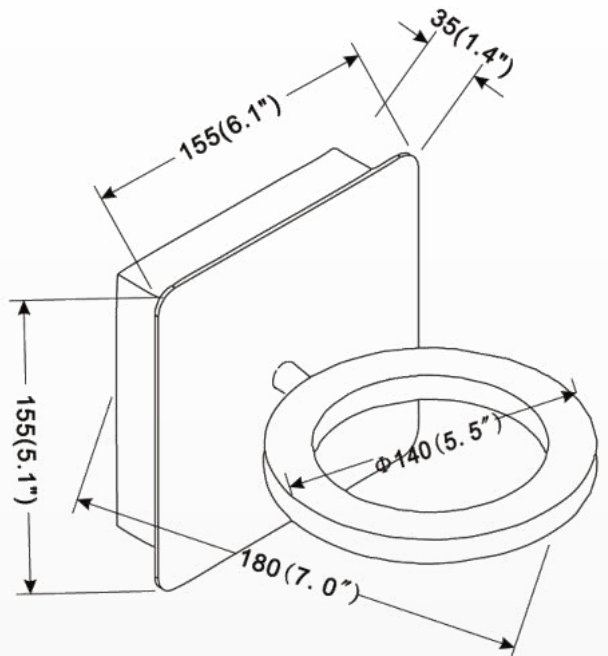

LED Wall Sconce Lights

SPECIFICATION

- Dimension: 6.1"×7"×5.1"
- Wattage: 8W
- Voltage: 120V
- Temp: 3000K
- Lumens: 290LM
- Dimmable: ELV, DIMMING 5%-100%
- CRI: > 80
- Material: Iron+Aluminum+Acrylic
- Lifespan: 50000hs
- Warranty: 3 years
- Operation temperature: -20°C-40°C

AVAILABLE FINISH

Aluminum

Black

WHAT'S IN THE BOX:

mounting bracket; plastic anchors;
anchor screws; outlet screws;
wire connectors, ground screw,
canopy screw, gloves